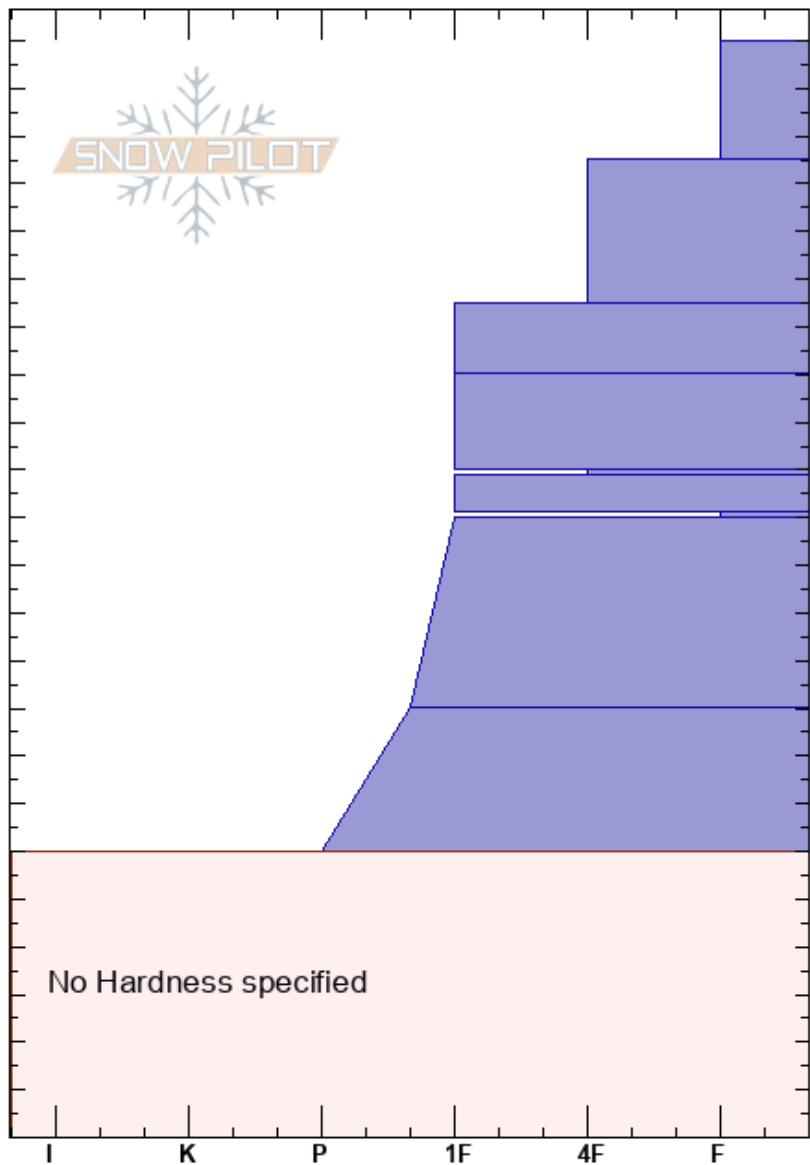

Brushy Fork
 Bitterroot
 MT
 Elevation: 7000 ft
 Aspect: N
 Specifics: We skied slope; Snowmobile tracks on slope

Jack Peabody
 02/22/2025 - 1:00pm
 Co-ord: 46.63210N, -114.36434W
 Slope Angle: 35°
 Wind Loading: no

Stability:
 Air Temperature: -3.5°C
 Sky Cover: OVC
 Precipitation: S-1
 Wind: SE Calm

HS:230
 Layer Notes:
 230-205cm: new snow
 205-175cm: recent snow
 175-160cm: recent snow
 131-130cm: Problematic layer
 60-0cm: didn't obs to ground

Depth (cm)	Crystal		Moisture	ρ kg/m ³	Stability tests & Layer comments
	Form	Size			
230					
220					
210					230-205cm: new snow
200					
190					
180					205-175cm: recent snow
170					← CT19, Q3 @175cm
160					175-160cm: recent snow
150					
140					
130					← CT30, Q1 @131cm
120		2			← ECTP30 @131cm at tap 33, 131cm
110					
100					
90					
80					
70					
60					
50					
40					
30					
20					
10					
0					60-0cm: didn't obs to ground