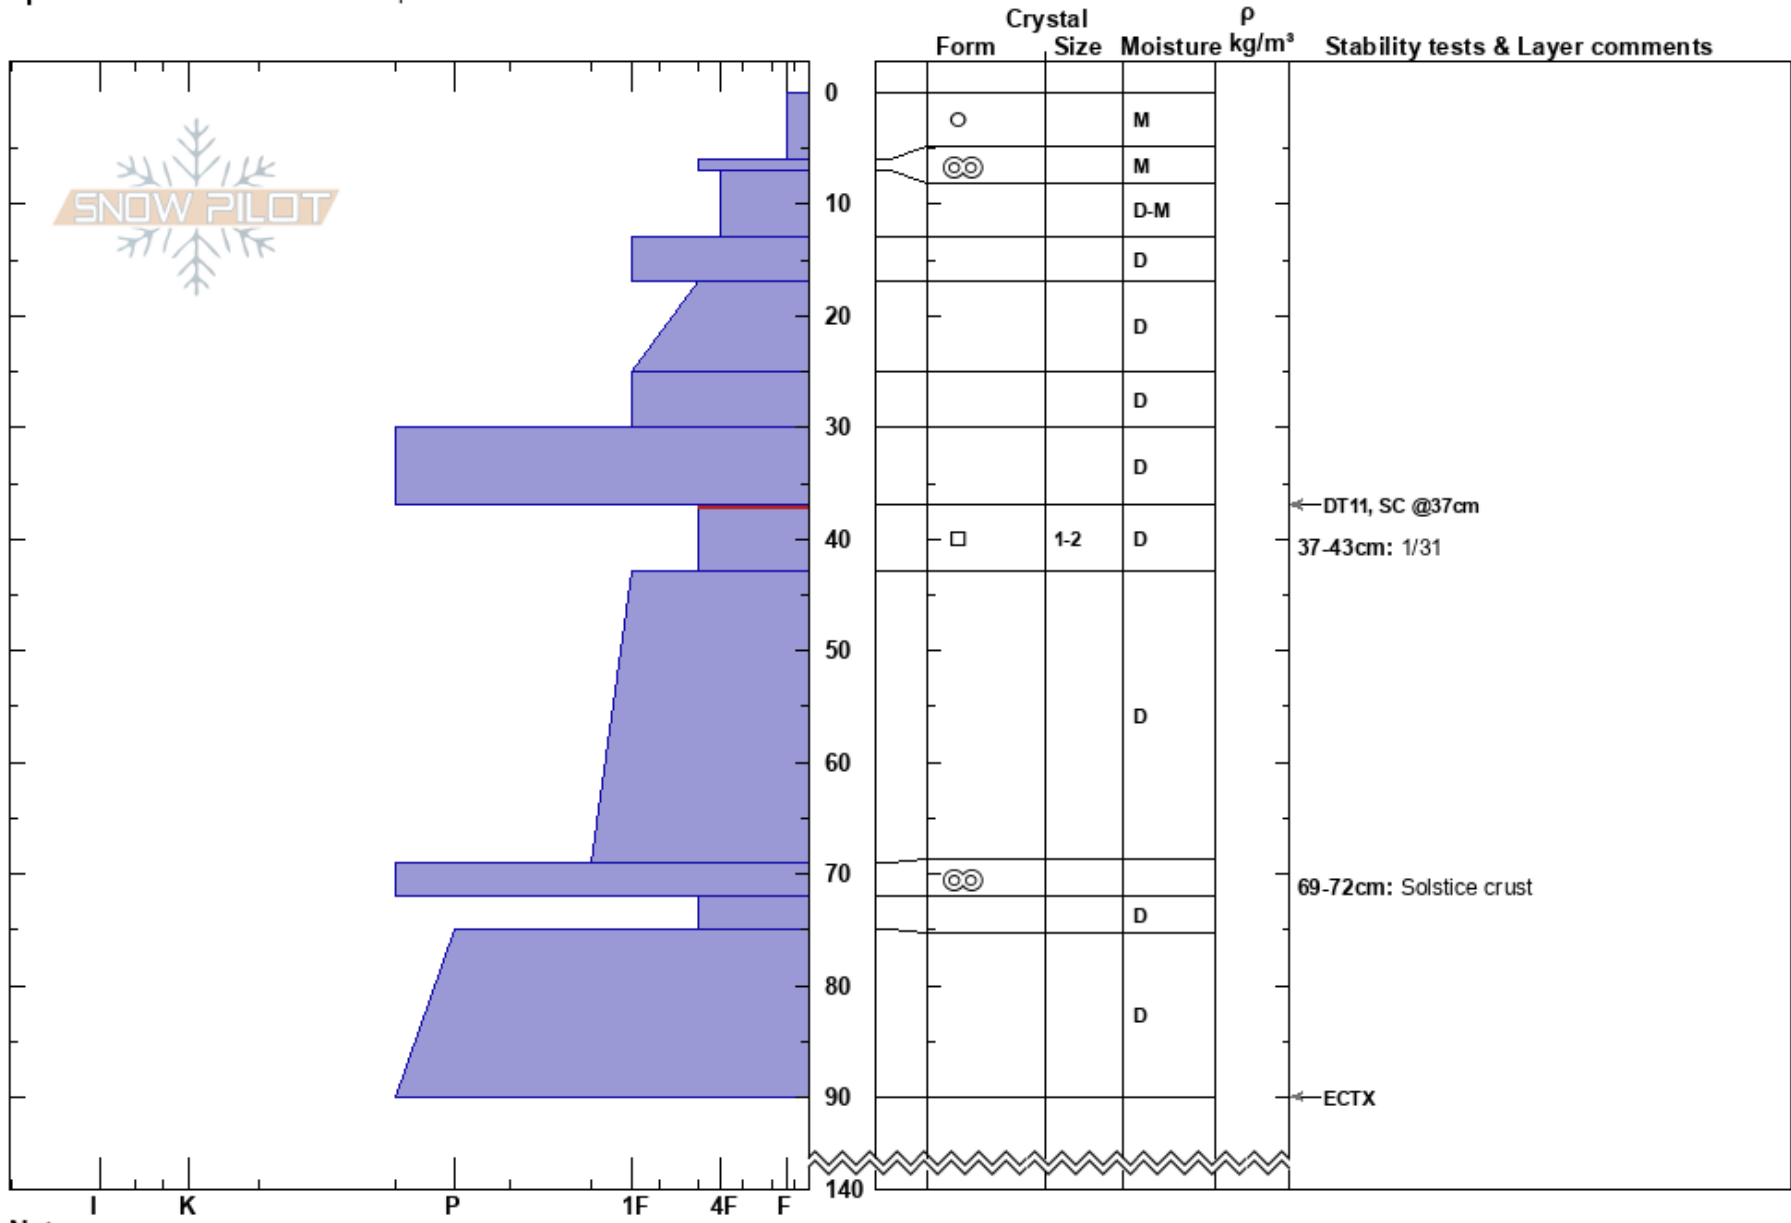

Sugarloaf Mtn  
 Central Cascades, East  
 WA

Hirshberg Josh  
 02/22/2025 - 11:00am  
 Co-ord: 10T 685524W 5290442N  
 Slope Angle: 0°  
 Wind Loading: no

Stability:  
 Air Temperature:  
 Sky Cover: X  
 Precipitation:  
 Wind: Calm

HS:140  
 PF:40  
 37-43cm: 1/31  
 37-43cm: Problematic layer  
 69-72cm: Solstice crust

Elevation: 5280 ft  
 Aspect:  
 Specifics: Snowmobile tracks on slope

Notes: