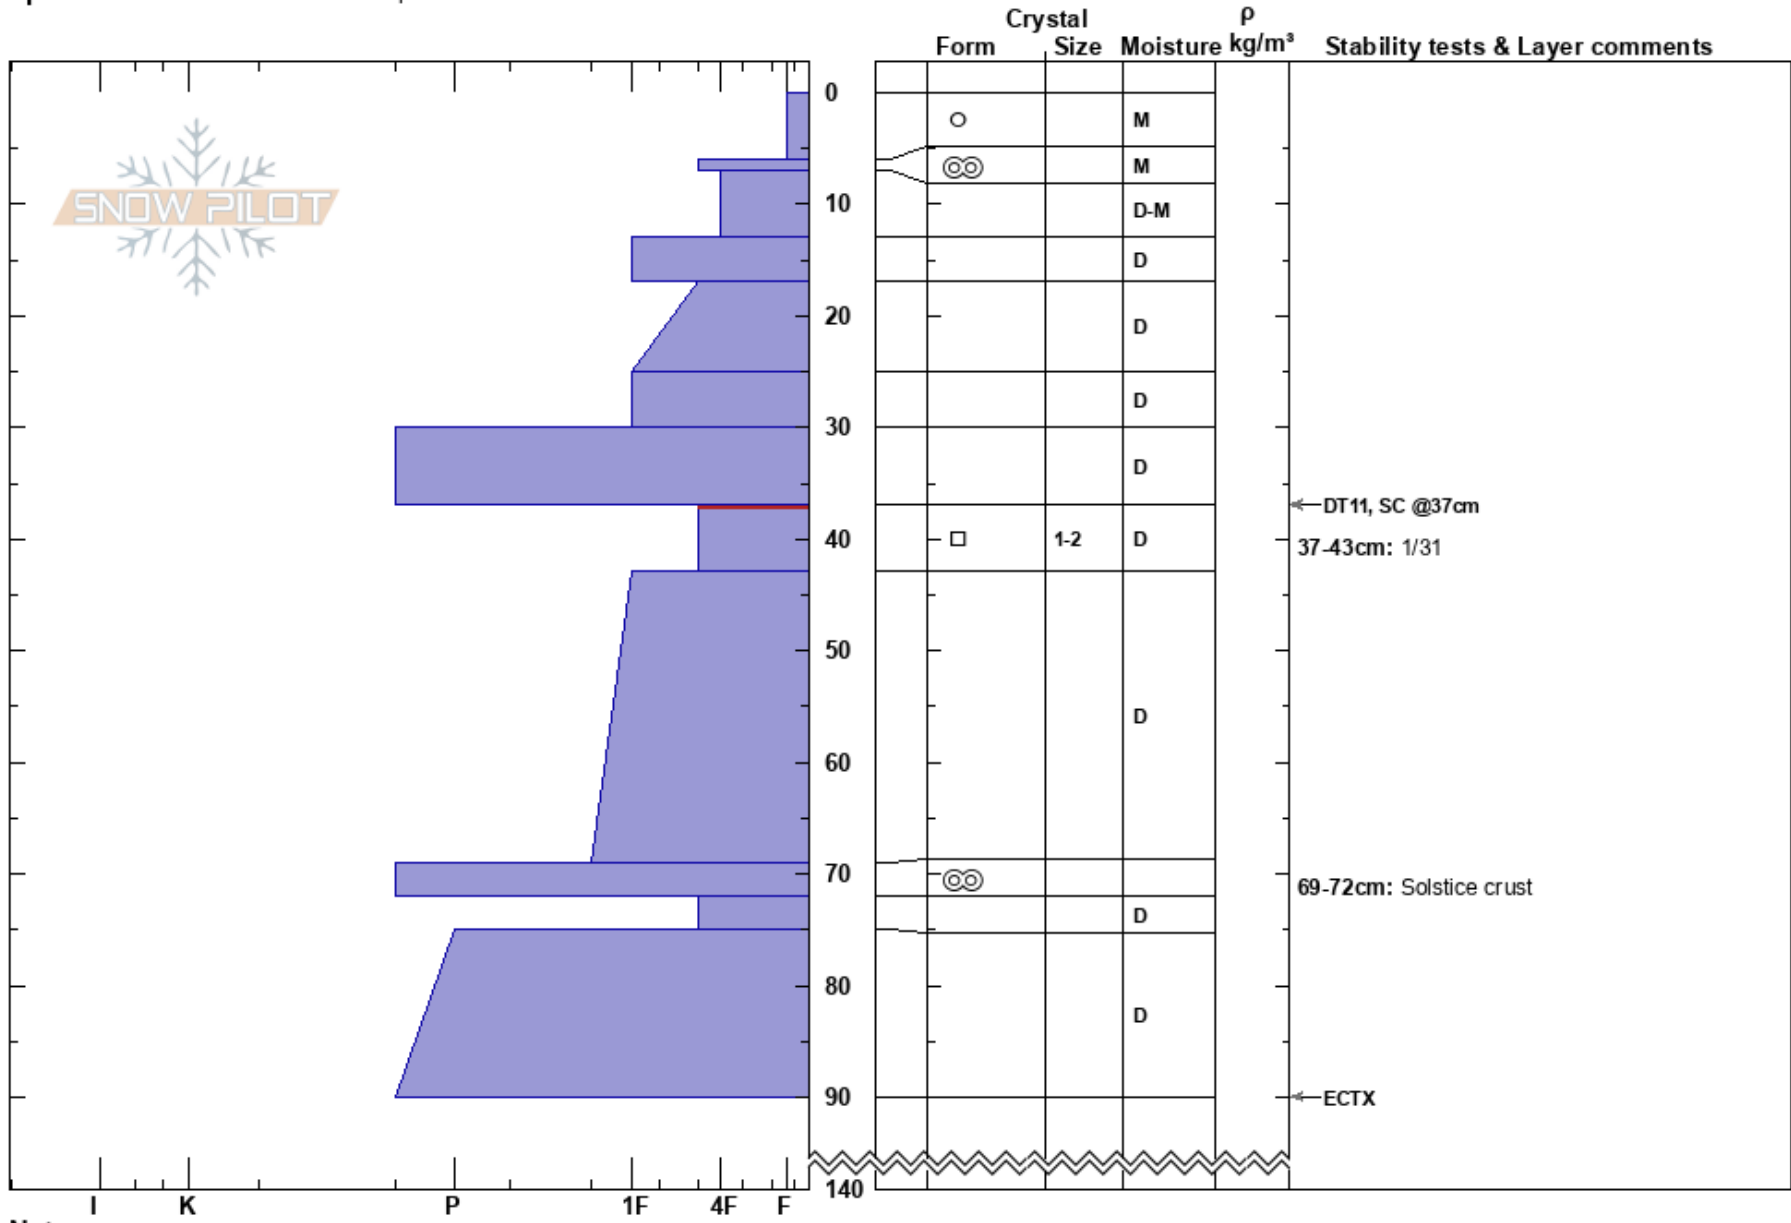

Sugarloaf Mtn
 Central Cascades, East
 WA

Hirshberg Josh
 02/22/2025 - 11:00am
 Co-ord: 10T 685524W 5290442N
 Slope Angle: 0°
 Wind Loading: no

Stability:
 Air Temperature:
 Sky Cover: X
 Precipitation:
 Wind: Calm

HS:140
 PF:40
 37-43cm: 1/31
 37-43cm: Problematic layer
 69-72cm: Solstice crust

Elevation: 5280 ft
 Aspect:
 Specifics: Snowmobile tracks on slope

Notes: