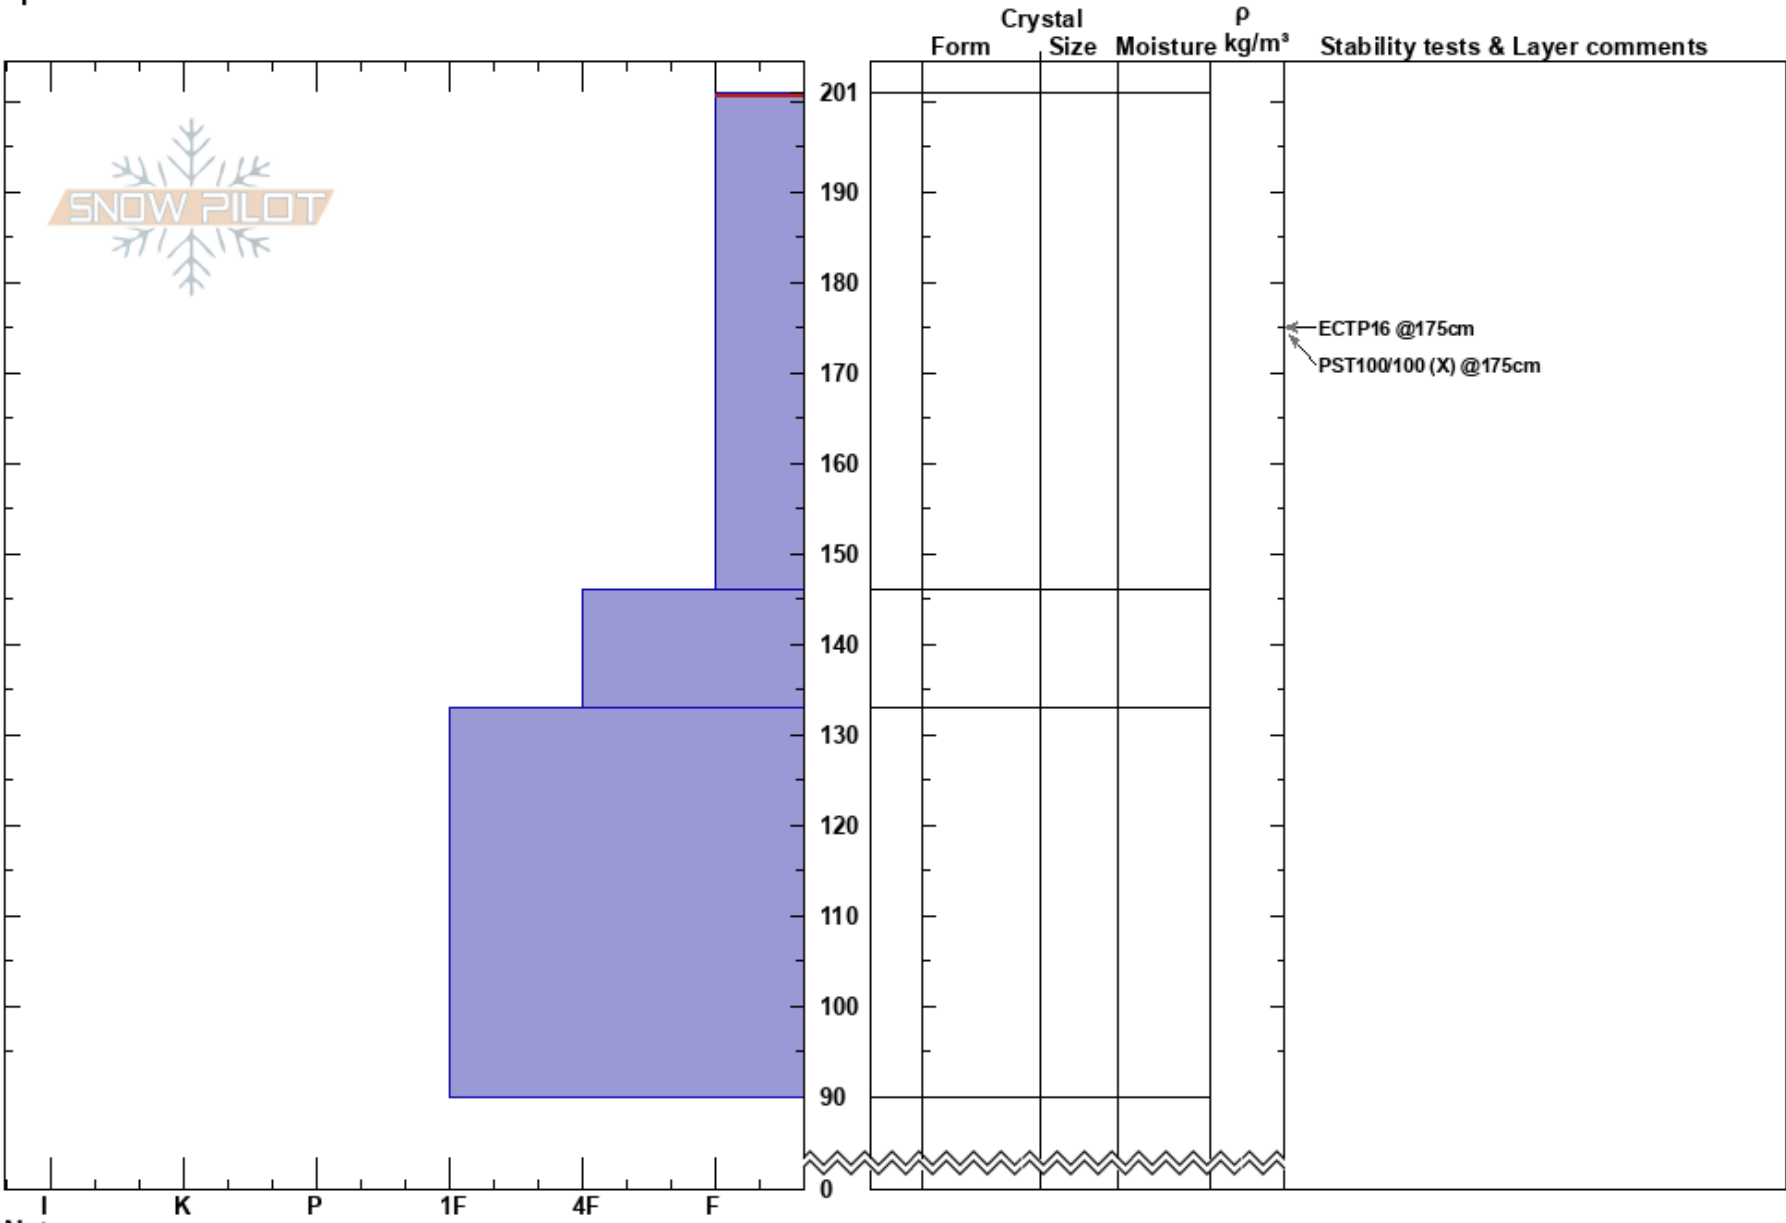

Battle Creek
Sierra Madres
WY
Elevation: 9239 ft
Aspect: E
Specifics:

Alex Bakken
02/22/2025 - 3:30pm
Co-ord: 41.15716N, -107.00177E
Slope Angle: 20°
Wind Loading:

Stability:
Air Temperature:
Sky Cover: CLR
Precipitation: NO
Wind: SW Moderate

HS:201
Layer Notes:
201-146cm: Problematic layer

Notes: