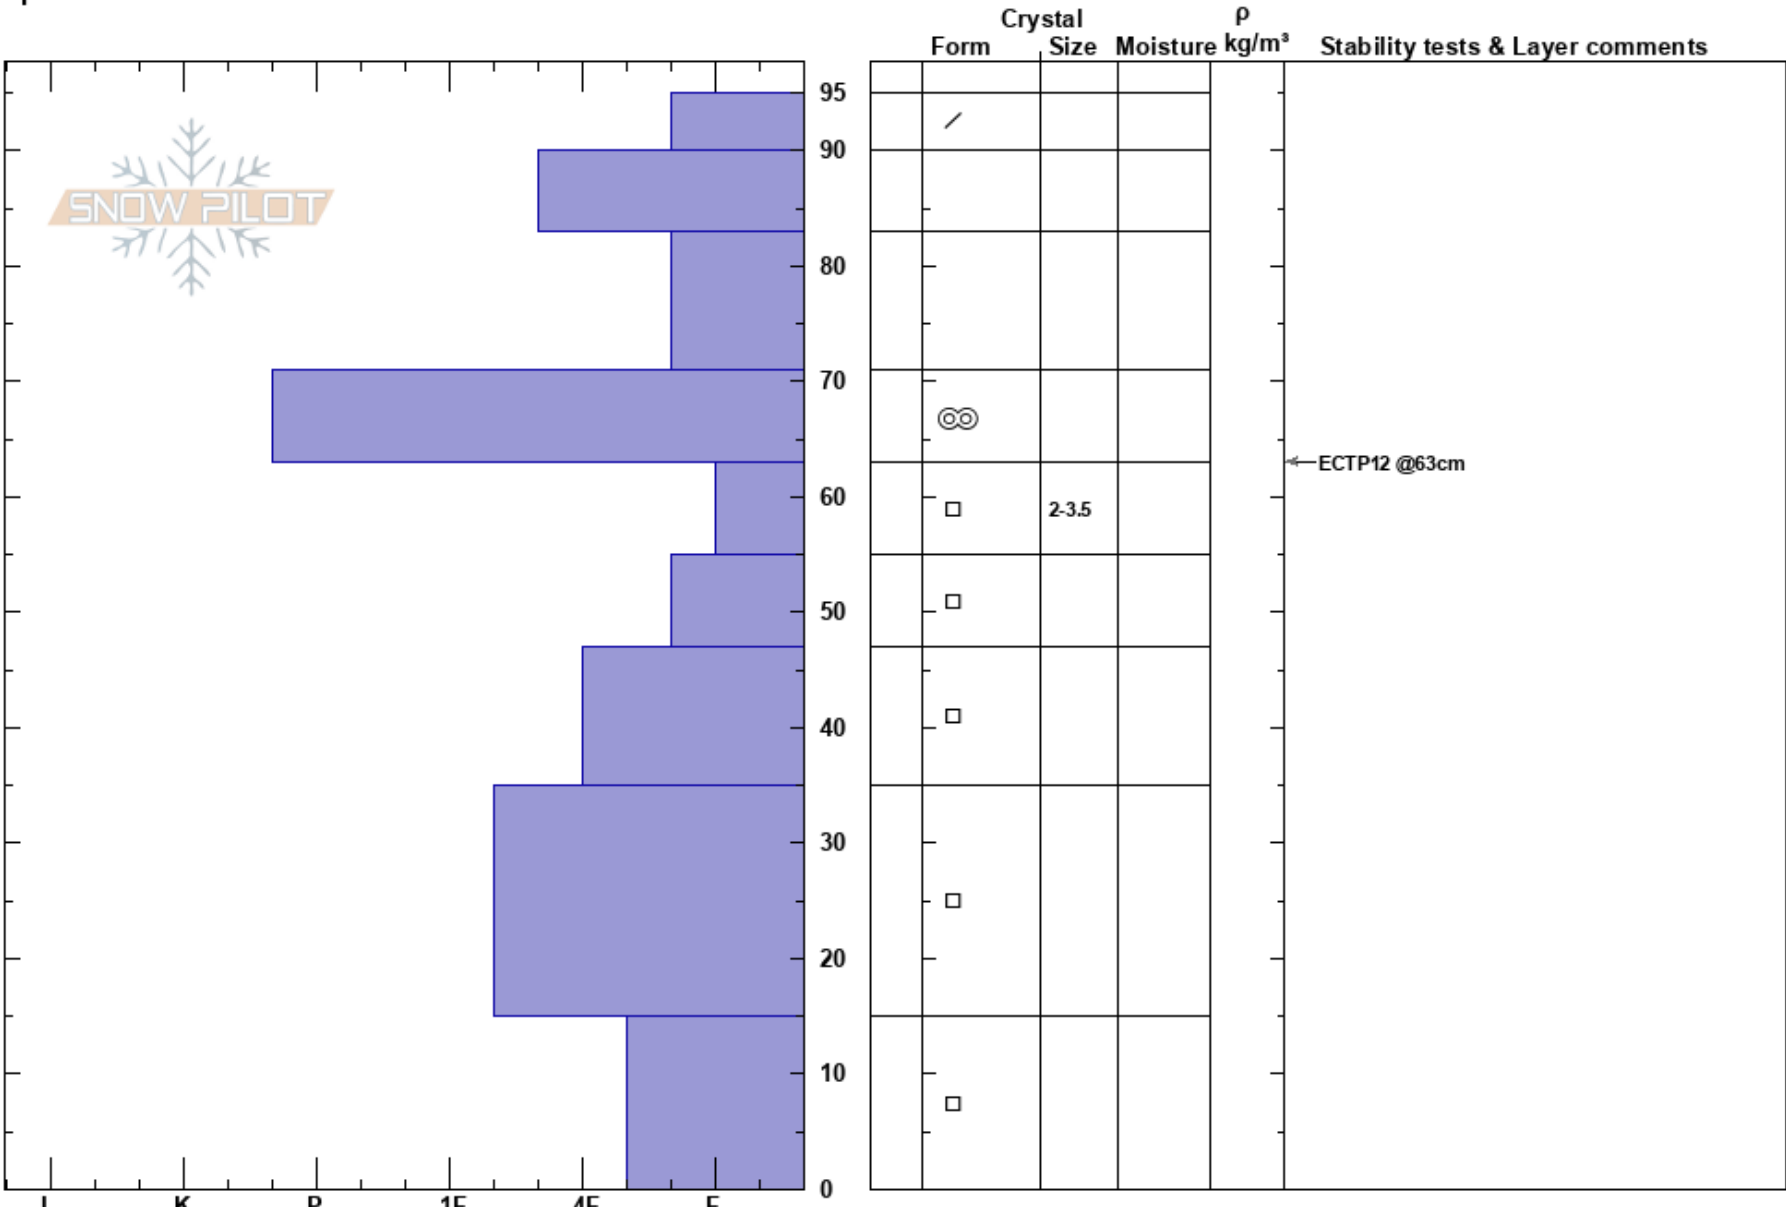

Laurel SSW
 La Sal Mountains
 UT
 Elevation: 11700 ft
 Aspect: 214°
 Specifics:

Travis Nauman
 02/21/2025 - 12:00pm
 Co-ord: 38.45509N, -109.24184E
 Slope Angle: 24°
 Wind Loading:

Stability:
 Air Temperature: 42°F
 Sky Cover: SCT
 Precipitation: NO
 Wind: Light Breeze

HS:95
 PF:30
 63-55cm:Problematic layer

Notes: