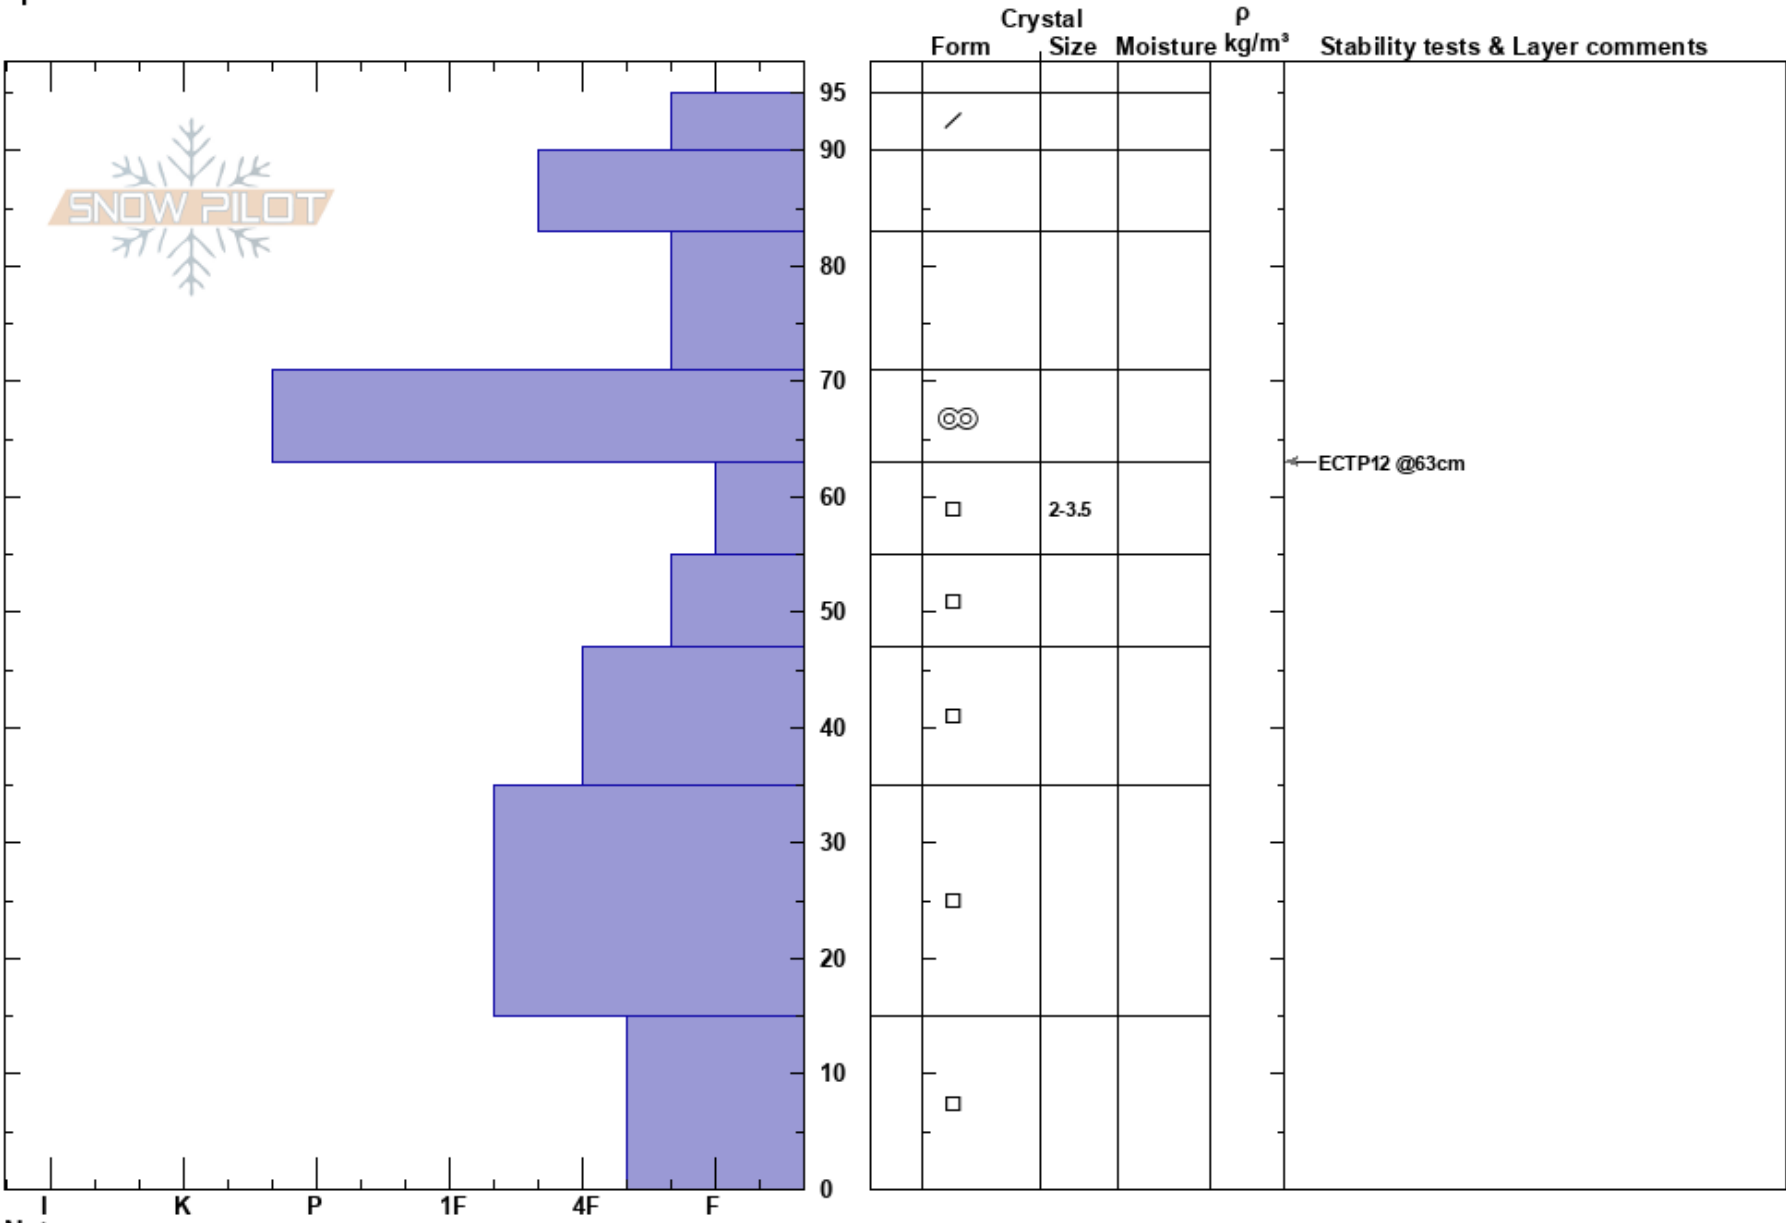

Laurel SSW  
 La Sal Mountains  
 UT  
 Elevation: 11700 ft  
 Aspect: 214°  
 Specifics:

Travis Nauman  
 02/21/2025 - 12:00pm  
 Co-ord: 38.45509N, -109.24184E  
 Slope Angle: 24°  
 Wind Loading:

Stability:  
 Air Temperature: 42°F  
 Sky Cover: SCT  
 Precipitation: NO  
 Wind: Light Breeze

HS:95  
 PF:30  
 63-55cm:Problematic layer

Notes: