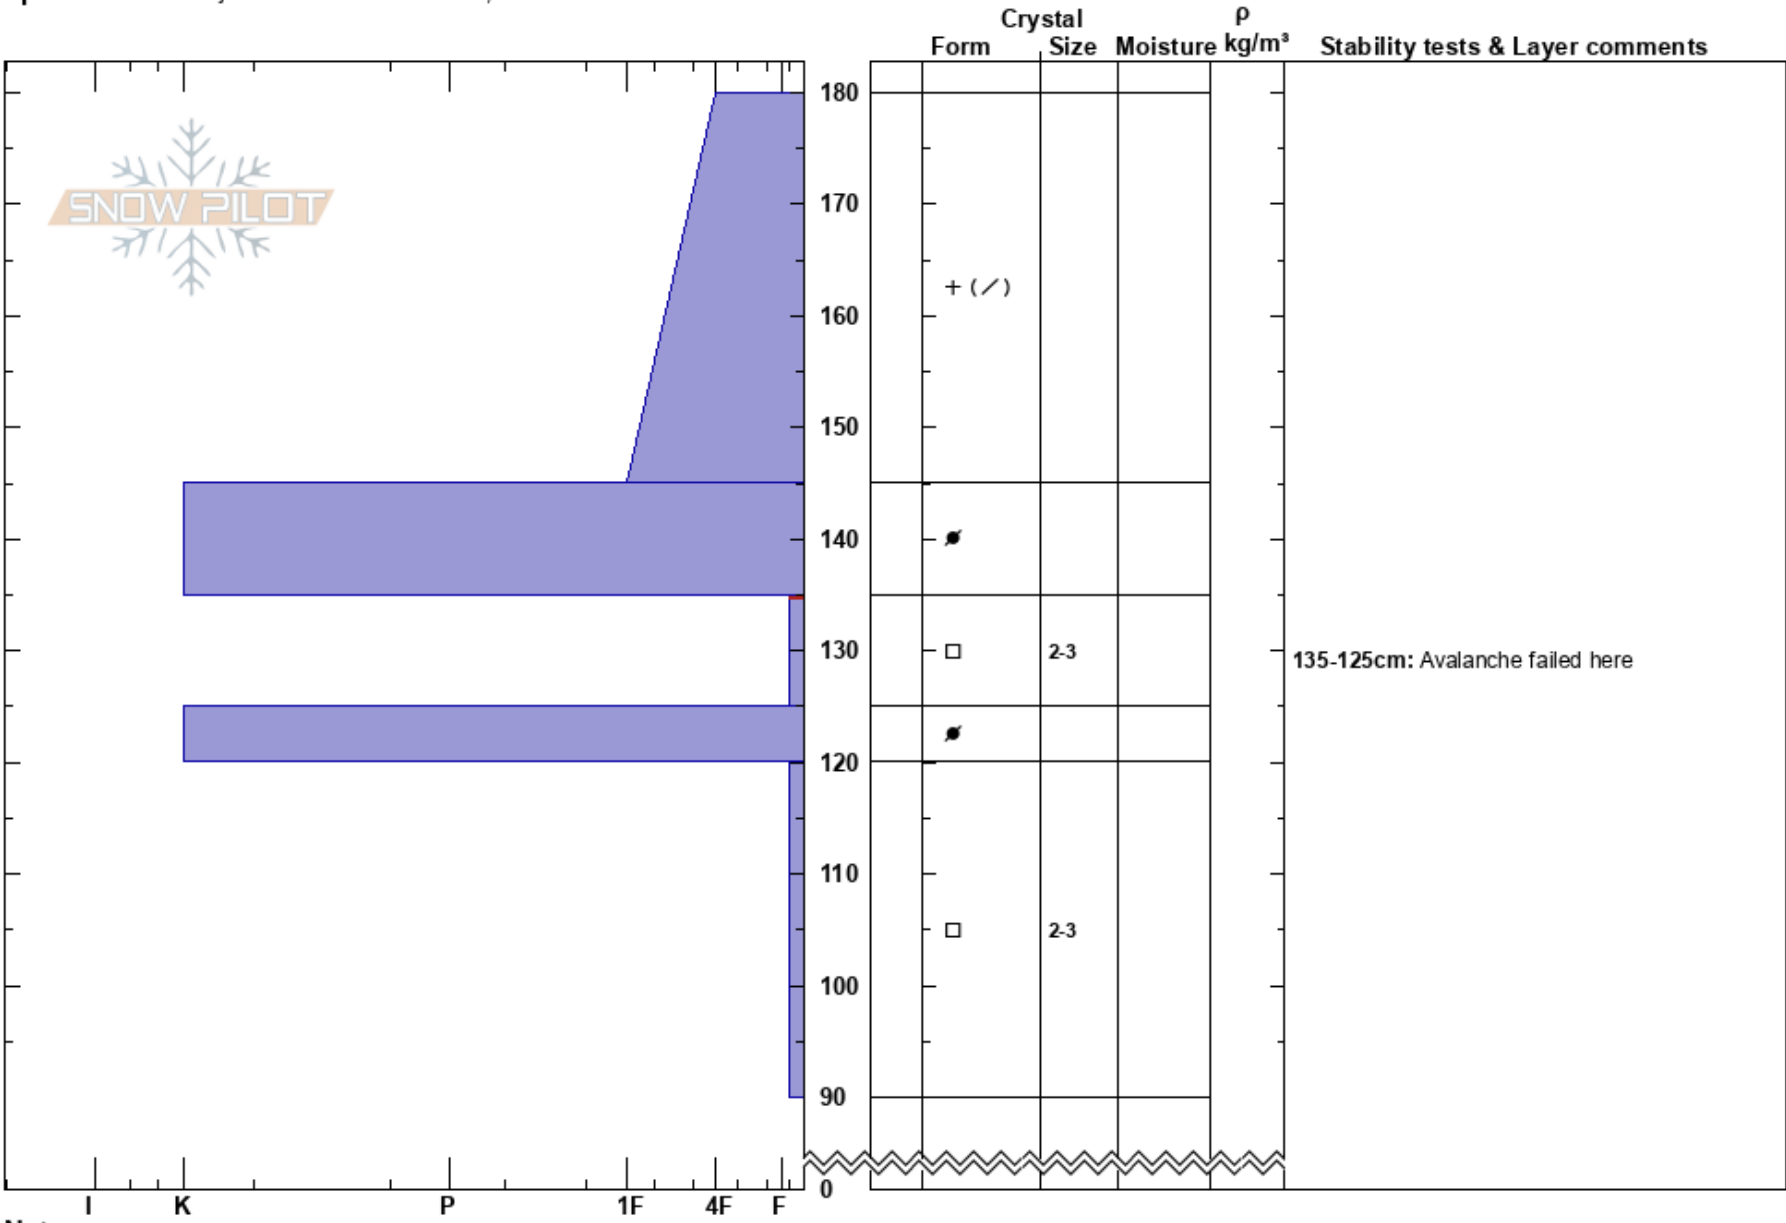

Nellie Crown
 San Juan Range
 CO
Elevation: 12500 ft
Aspect: NE
Specifics: Pit is adjacent to avalanche: crown;

Chris Dickson
 02/21/2025 - 11:00am
Co-ord: 13S 251943E 4198170N
Slope Angle: 34°
Wind Loading:

Stability:
Air Temperature:
Sky Cover:
Precipitation:
Wind:

HS: 180
Layer Notes:
 135-125cm: Avalanche failed here
 135-125cm: Problematic layer

Notes: