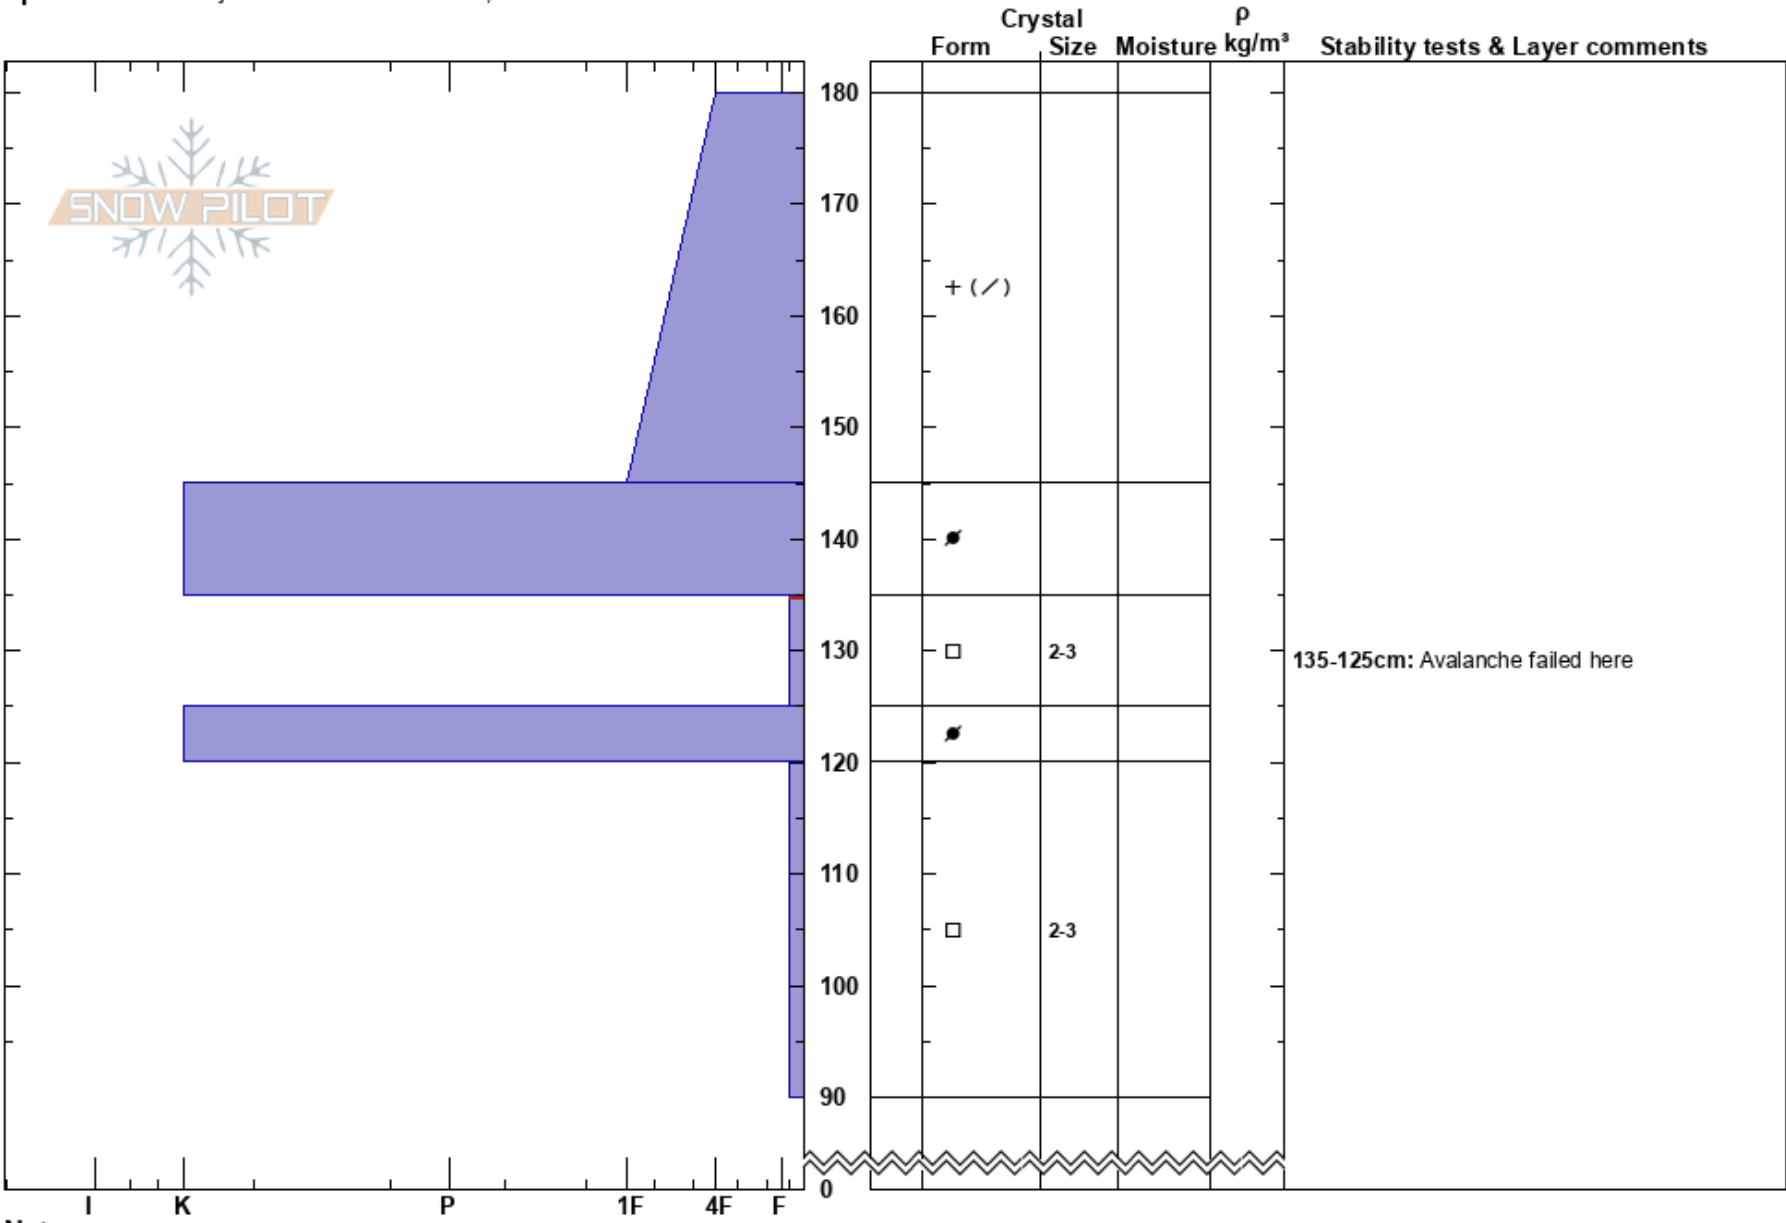

Nellie Crown
 San Juan Range
 CO
Elevation: 12500 ft
Aspect: NE
Specifics: Pit is adjacent to avalanche: crown;

Chris Dickson
 02/21/2025 - 11:00am
Co-ord: 13S 251943E 4198170N
Slope Angle: 34°
Wind Loading:

Stability:
Air Temperature:
Sky Cover:
Precipitation:
Wind:

HS: 180
Layer Notes:
 135-125cm: Avalanche failed here
 135-125cm: Problematic layer

Notes:

I K P 1F 4F F