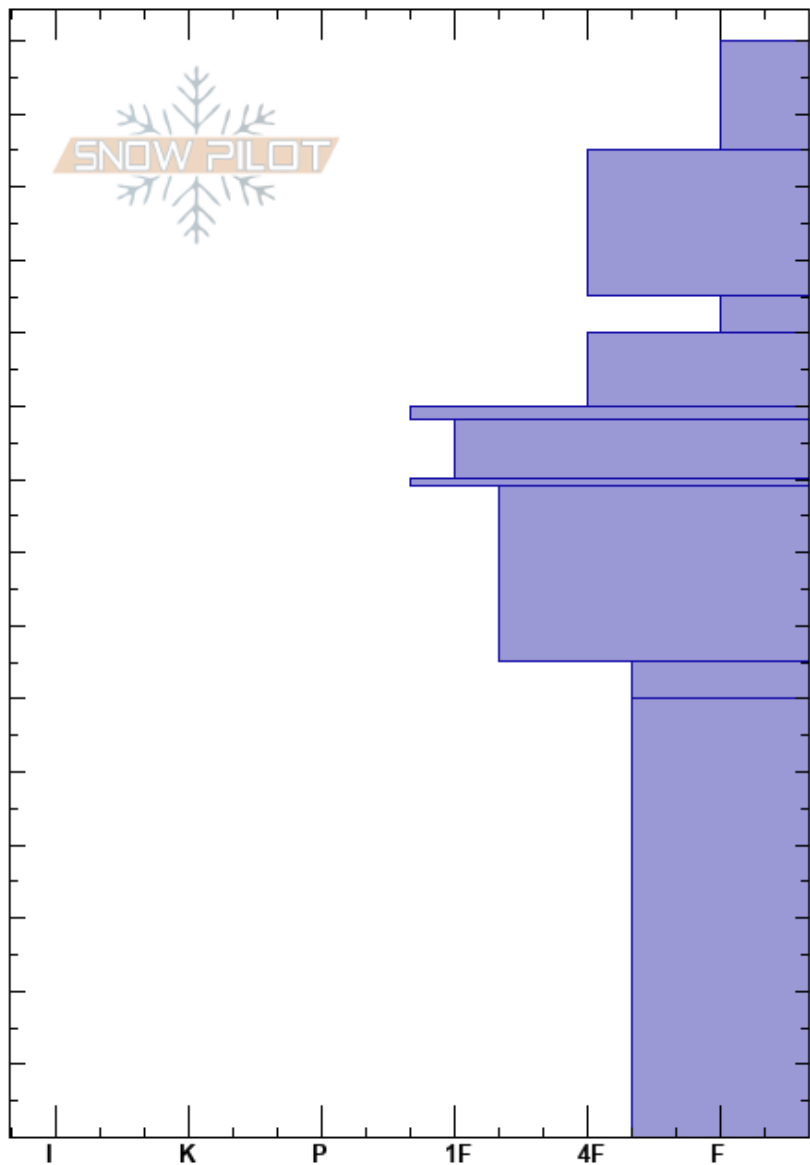

Girlfriend hill
 Chilkat Pass
 BC
 Elevation: 2360 ft
 Aspect: 270°
 Specifics:

Brittany Dunbar
 21/02/2025 - 12:40
 Co-ord: 59.58213N, -136.61911W
 Slope Angle: 15°
 Wind Loading:

Stability:
 Air Temperature: 1.6°C
 Sky Cover: X
 Precipitation: RV
 Wind: Calm

HS:150
 PF:40
 PS:20
 Layer Notes:

Height (cm)	Crystal		Moisture	ρ kg/m ³	Stability tests & Layer comments
	Form	Size			
150					
145					
142					
140					
135					
130					
120					
115					
112	⊖	2-6			← ECTN18 @115cm ← PST35/100 (SF) @115cm
110					
105					
100	⊙⊙				
95					
90	⊙⊙				
85					
80					
75					
70					
65					← PST50/150 (End) @65cm
60					
55					
50					
45					
40					
35					
30	⊖				
25					
20					
15					
10					
5					
0					