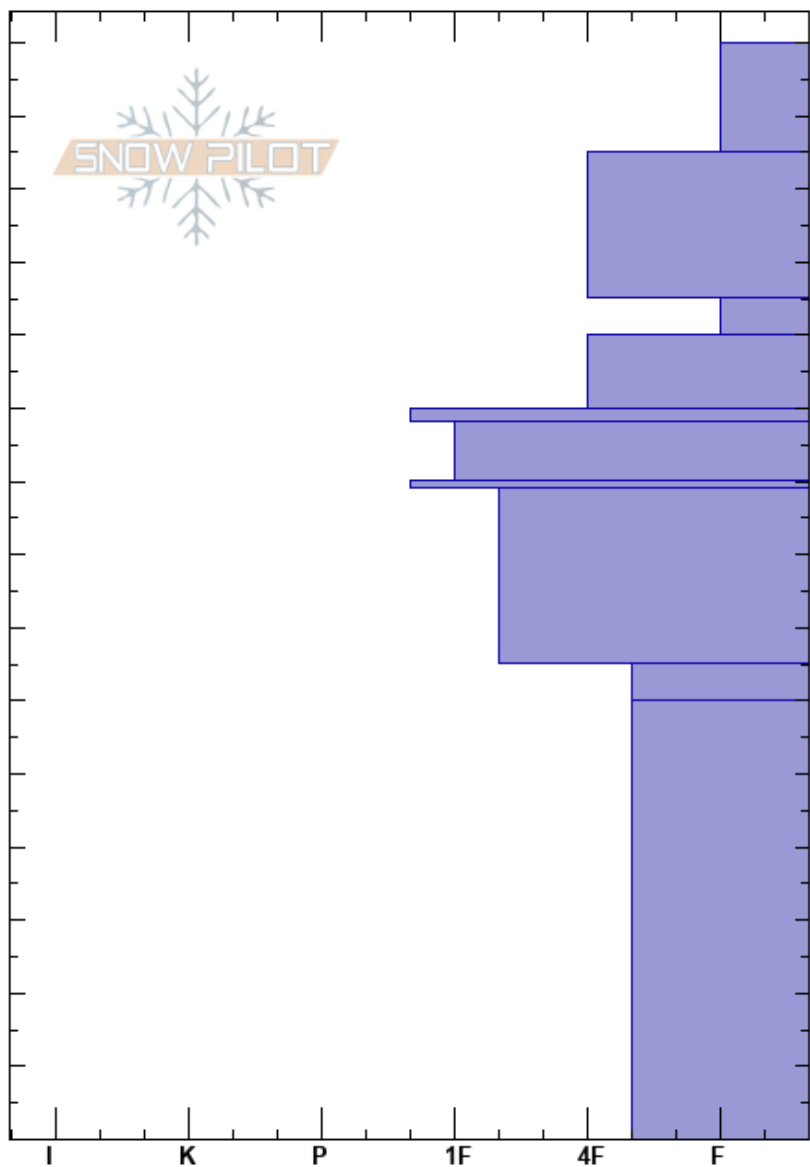

Girlfriend hill
 Chilkat Pass
 BC
 Elevation: 2360 ft
 Aspect: 270°
 Specifics:

Brittany Dunbar
 21/02/2025 - 12:40
 Co-ord: 59.58213N, -136.61911W
 Slope Angle: 15°
 Wind Loading:

Stability:
 Air Temperature: 1.6°C
 Sky Cover: X
 Precipitation: RV
 Wind: Calm

HS:150
 PF:40
 PS:20

Layer Notes:

Height (cm)	Crystal		Moisture	ρ kg/m ³	Stability tests & Layer comments
	Form	Size			
150					
145					
142					
140					
135					
130					
120					
115	⊖	2-6			← ECTN18 @115cm ← PST35/100 (SF) @115cm
110					
105					
100	⊙				
95					
90	⊙				
85					
80					
75					
70					
65					← PST50/150 (End) @65cm
60					
50					
40					
30	⊖				
20					
10					
0					