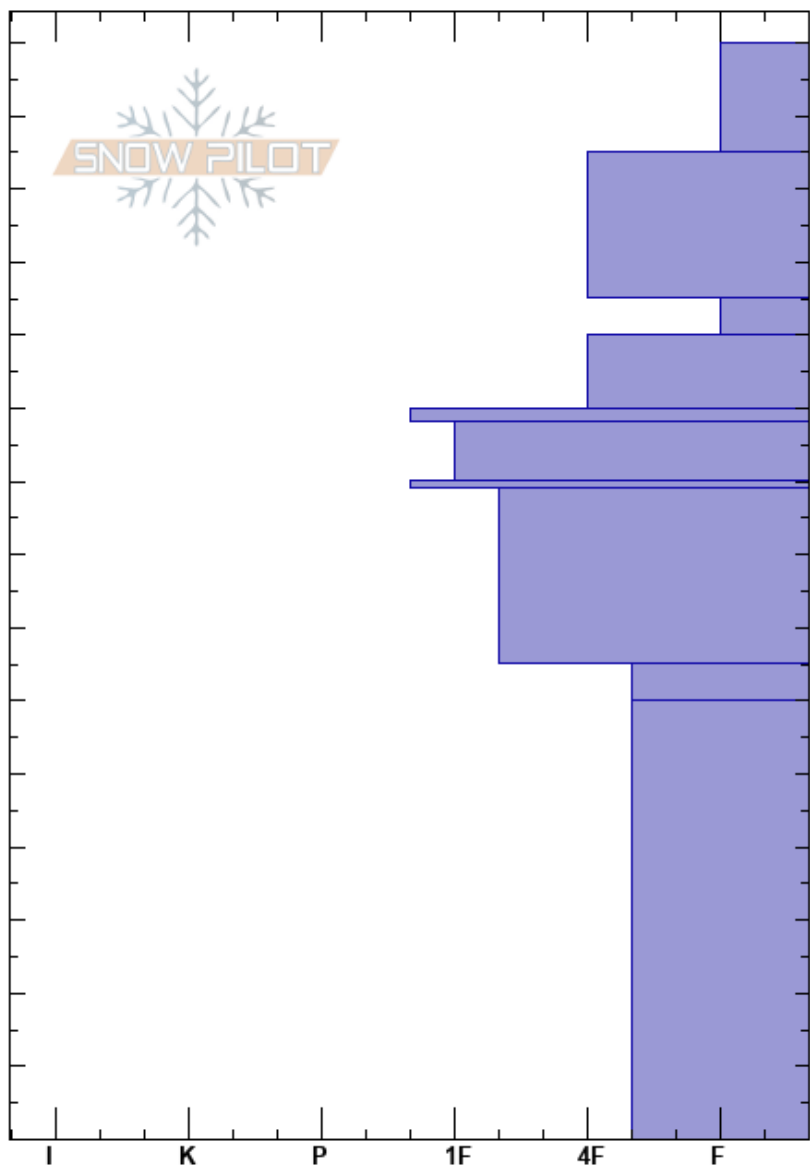

Girlfriend hill
 Chilkat Pass
 BC
 Elevation: 2360 ft
 Aspect: 270°
 Specifics:

Brittany Dunbar
 21/02/2025 - 12:40
 Co-ord: 59.58213N, -136.61911W
 Slope Angle: 15°
 Wind Loading:

Stability:
 Air Temperature: 1.6°C
 Sky Cover: X
 Precipitation: RV
 Wind: Calm

HS:150
 PF:40
 PS:20
 Layer Notes:

Height (cm)	Crystal		Moisture	ρ kg/m ³	Stability tests & Layer comments
	Form	Size			
150					
145					
142					
140					
135					
130					
120					
115					
112	⊖	2-6			← ECTN18 @115cm ← PST35/100 (SF) @115cm
110					
105					
100	⊙⊙				
95					
90	⊙⊙				
85					
80					
75					
70					
65					← PST50/150 (End) @65cm
60					
55					
50					
45					
40					
35					
30	⊖				
25					
20					
15					
10					
5					
0					