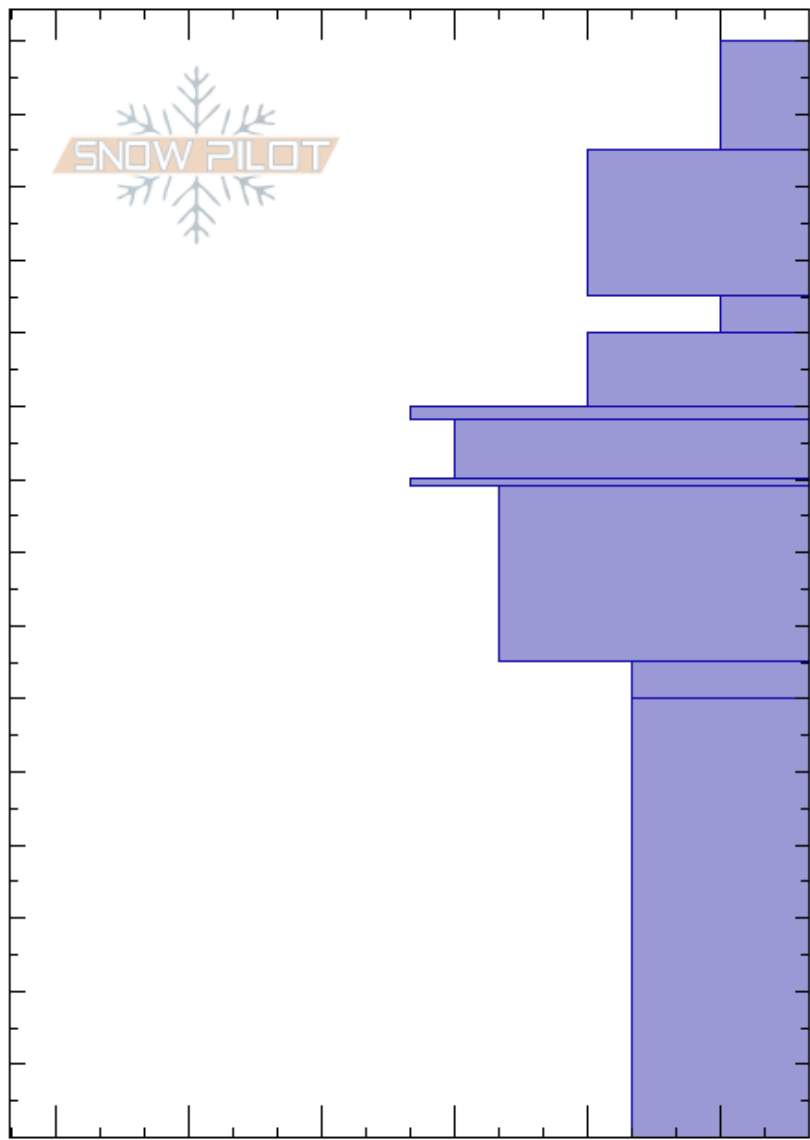

Girlfriend hill  
 Chilkat Pass  
 BC  
 Elevation: 2360 ft  
 Aspect: 270°  
 Specifics:

Brittany Dunbar  
 21/02/2025 - 12:40  
 Co-ord: 59.58213N, -136.61911W  
 Slope Angle: 15°  
 Wind Loading:

Stability:  
 Air Temperature: 1.6°C  
 Sky Cover: X  
 Precipitation: RV  
 Wind: Calm

HS:150  
 PF:40  
 PS:20  
 Layer Notes:

Height (cm)	Crystal		Moisture	$\rho$ kg/m <sup>3</sup>	Stability tests & Layer comments
	Form	Size			
150					
145					
142					
140					
135					
130					
125					
120					
115	⊖	2-6			← ECTN18 @115cm ← PST35/100 (SF) @115cm
110					
105					
100	⊙				
95					
90	⊙				
85					
80					
75					
70					
65					← PST50/150 (End) @65cm
60					
55					
50					
45					
40					
35					
30	⊖				
25					
20					
15					
10					
5					
0					