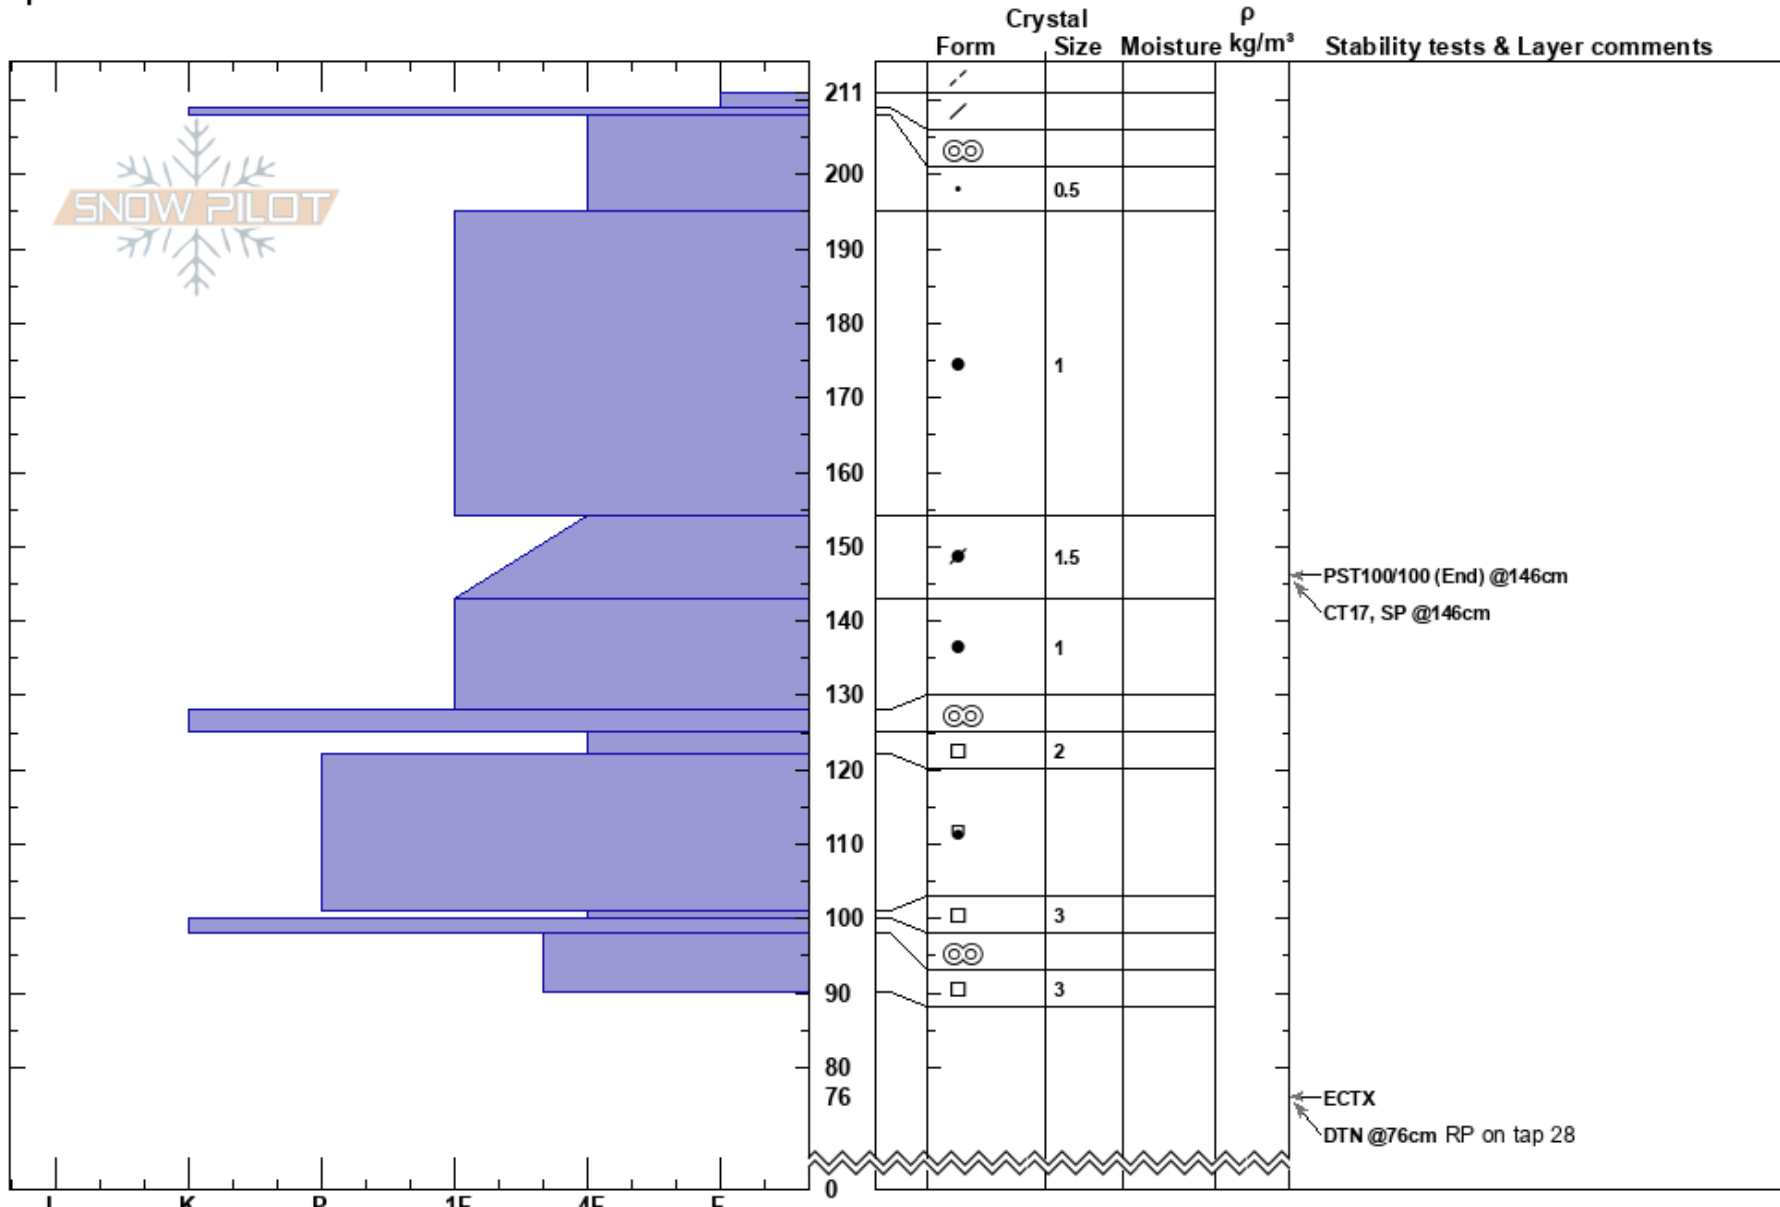

Tragedy Springs  
 Carson Spur  
 CA  
 Elevation: 8661 ft  
 Aspect: NW  
 Specifics:

Tasha Thomas  
 02/21/2025 - 10:30am  
 Co-ord: 38.62171N, -120.08626W  
 Slope Angle: 15°  
 Wind Loading: no

Stability: **HS:211**  
 Air Temperature: 5°C  
 Sky Cover: SCT  
 Precipitation: NO  
 Wind: SW Calm  
**PF:5** 98-90cm: Problematic layer

**Notes:** Solid refreeze in this area was evident on E-SE-S-SW-W aspects. NE aspects were scoured and lots of sastrugi.