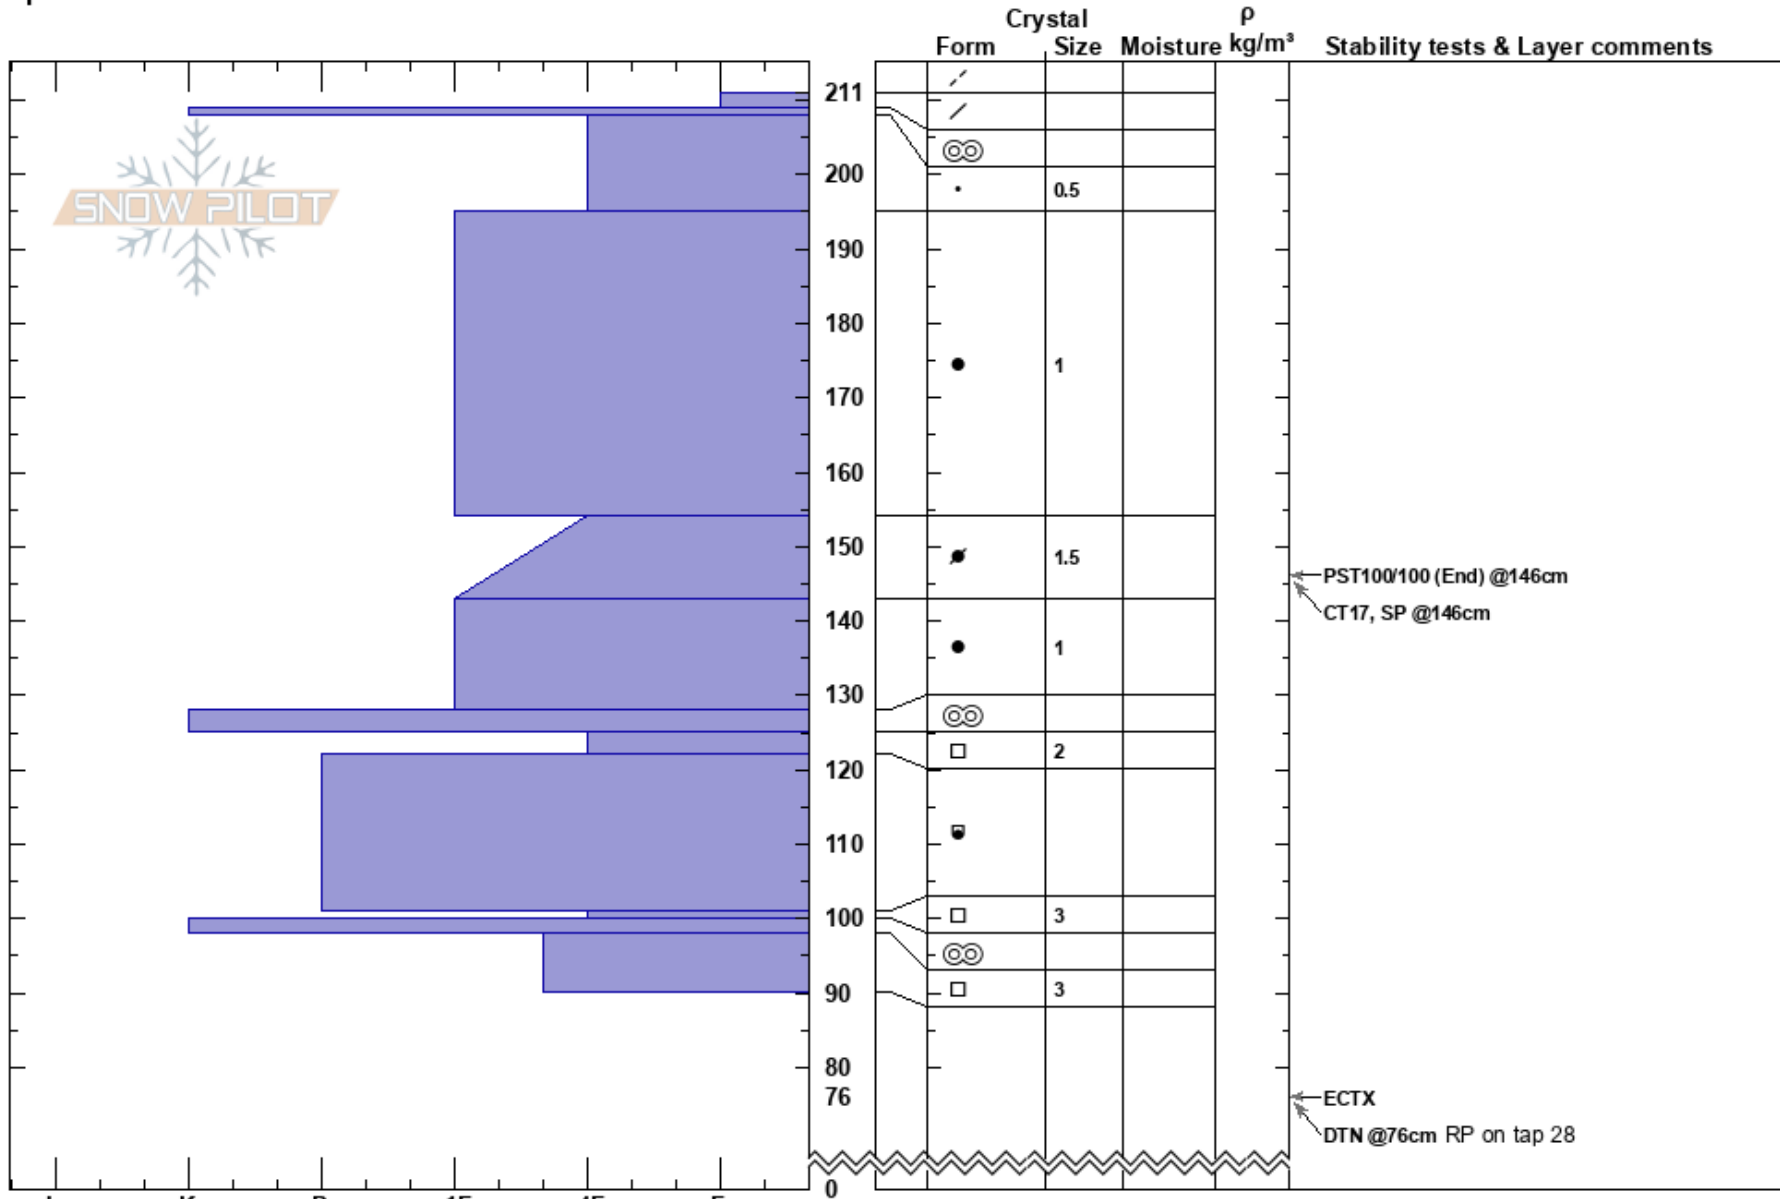

Tragedy Springs
 Carson Spur
 CA
 Elevation: 8661 ft
 Aspect: NW
 Specifics:

Tasha Thomas
 02/21/2025 - 10:30am
 Co-ord: 38.62171N, -120.08626W
 Slope Angle: 15°
 Wind Loading: no

Stability: **HS:211**
 Air Temperature: 5°C
 Sky Cover: SCT
 Precipitation: NO
 Wind: SW Calm
PF:5 98-90cm: Problematic layer

Notes: Solid refreeze in this area was evident on E-SE-S-SW-W aspects. NE aspects were scoured and lots of sastrugi.