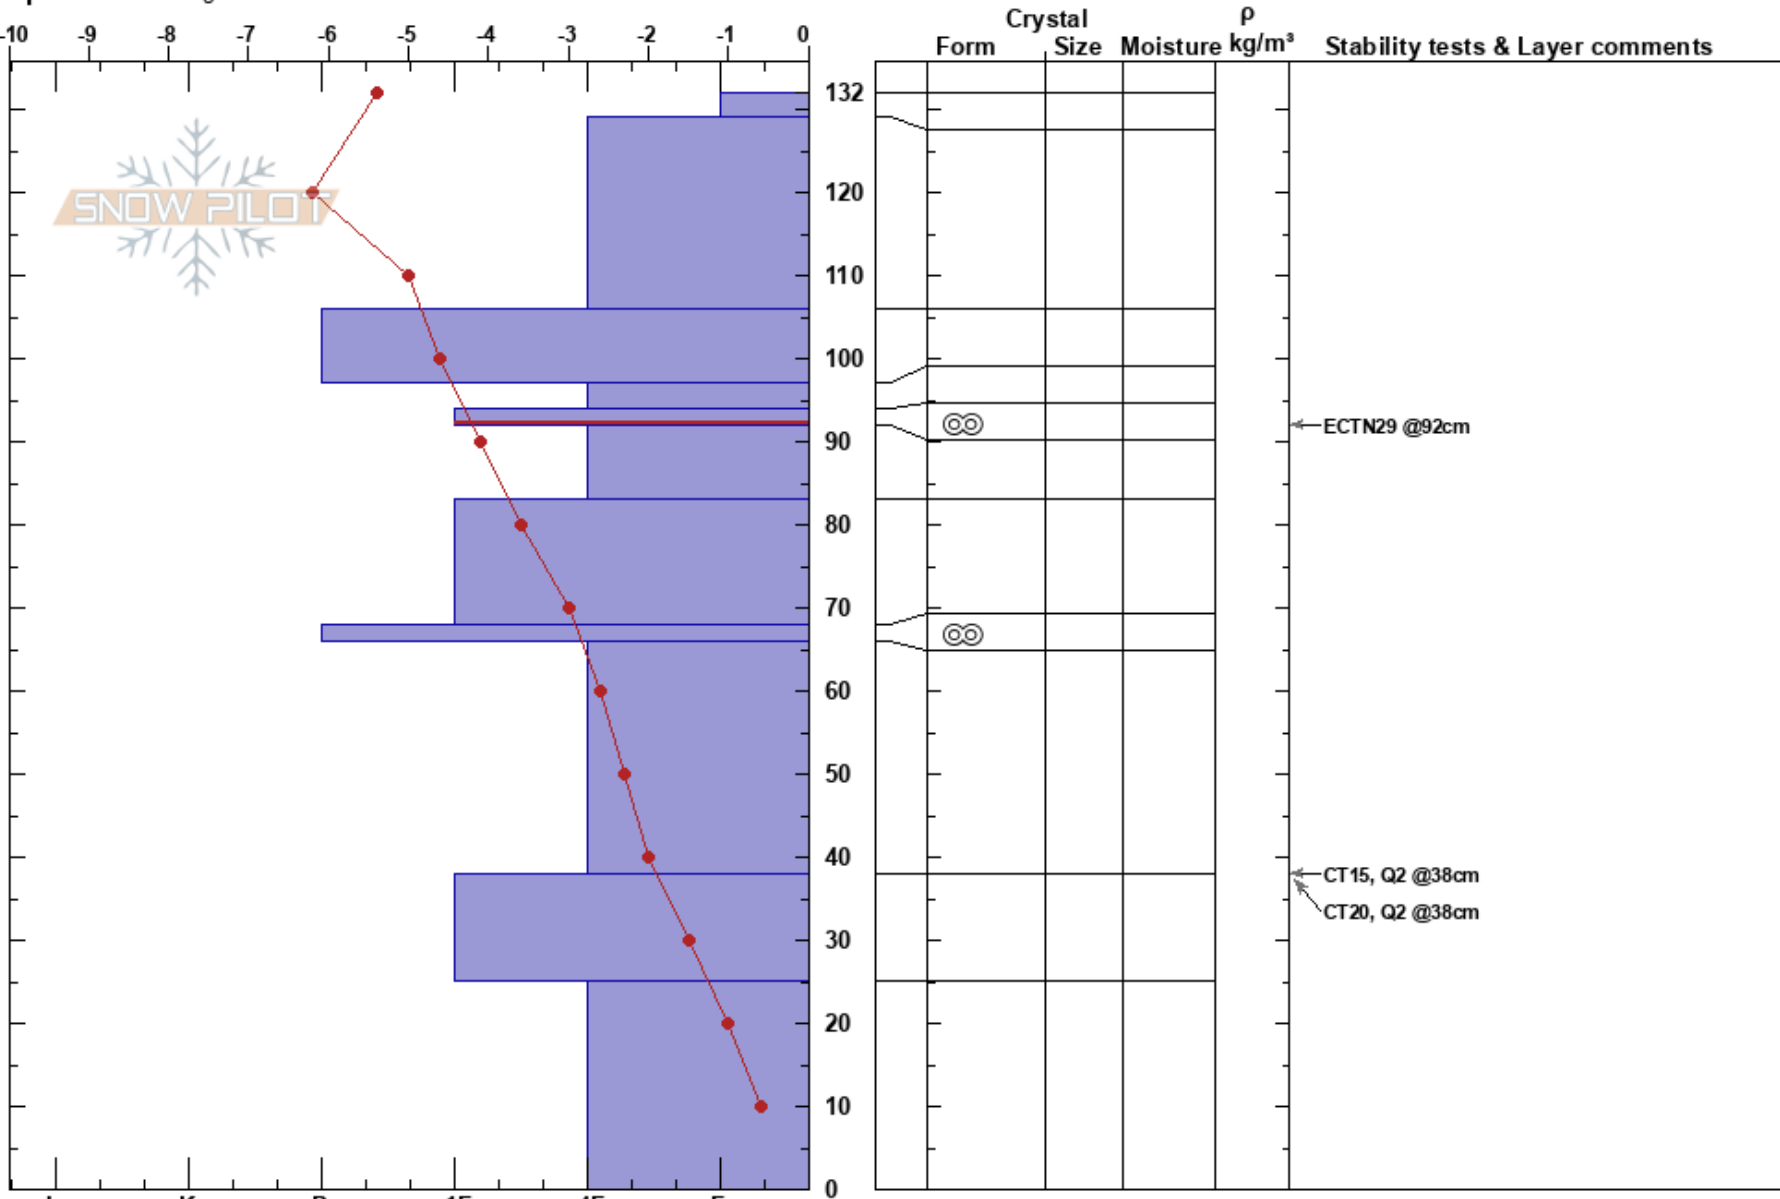

2.21.2025GondyDOCSF

Mitch Dann

Stability:

HS:132

Layer Notes:

Gros Ventre Range

02/21/2025 - 1:00pm

Air Temperature: -3.2°C

94-92cm: Problematic layer

WY

Co-ord: 43.46211N, -110.75413W

Sky Cover: FEW

Elevation: 7800 ft

Slope Angle: 45°

Precipitation: NO

Aspect: N

Wind Loading: previous

Wind: S Light Breeze

Specifics: Pit dug in a Ski Area

Notes: