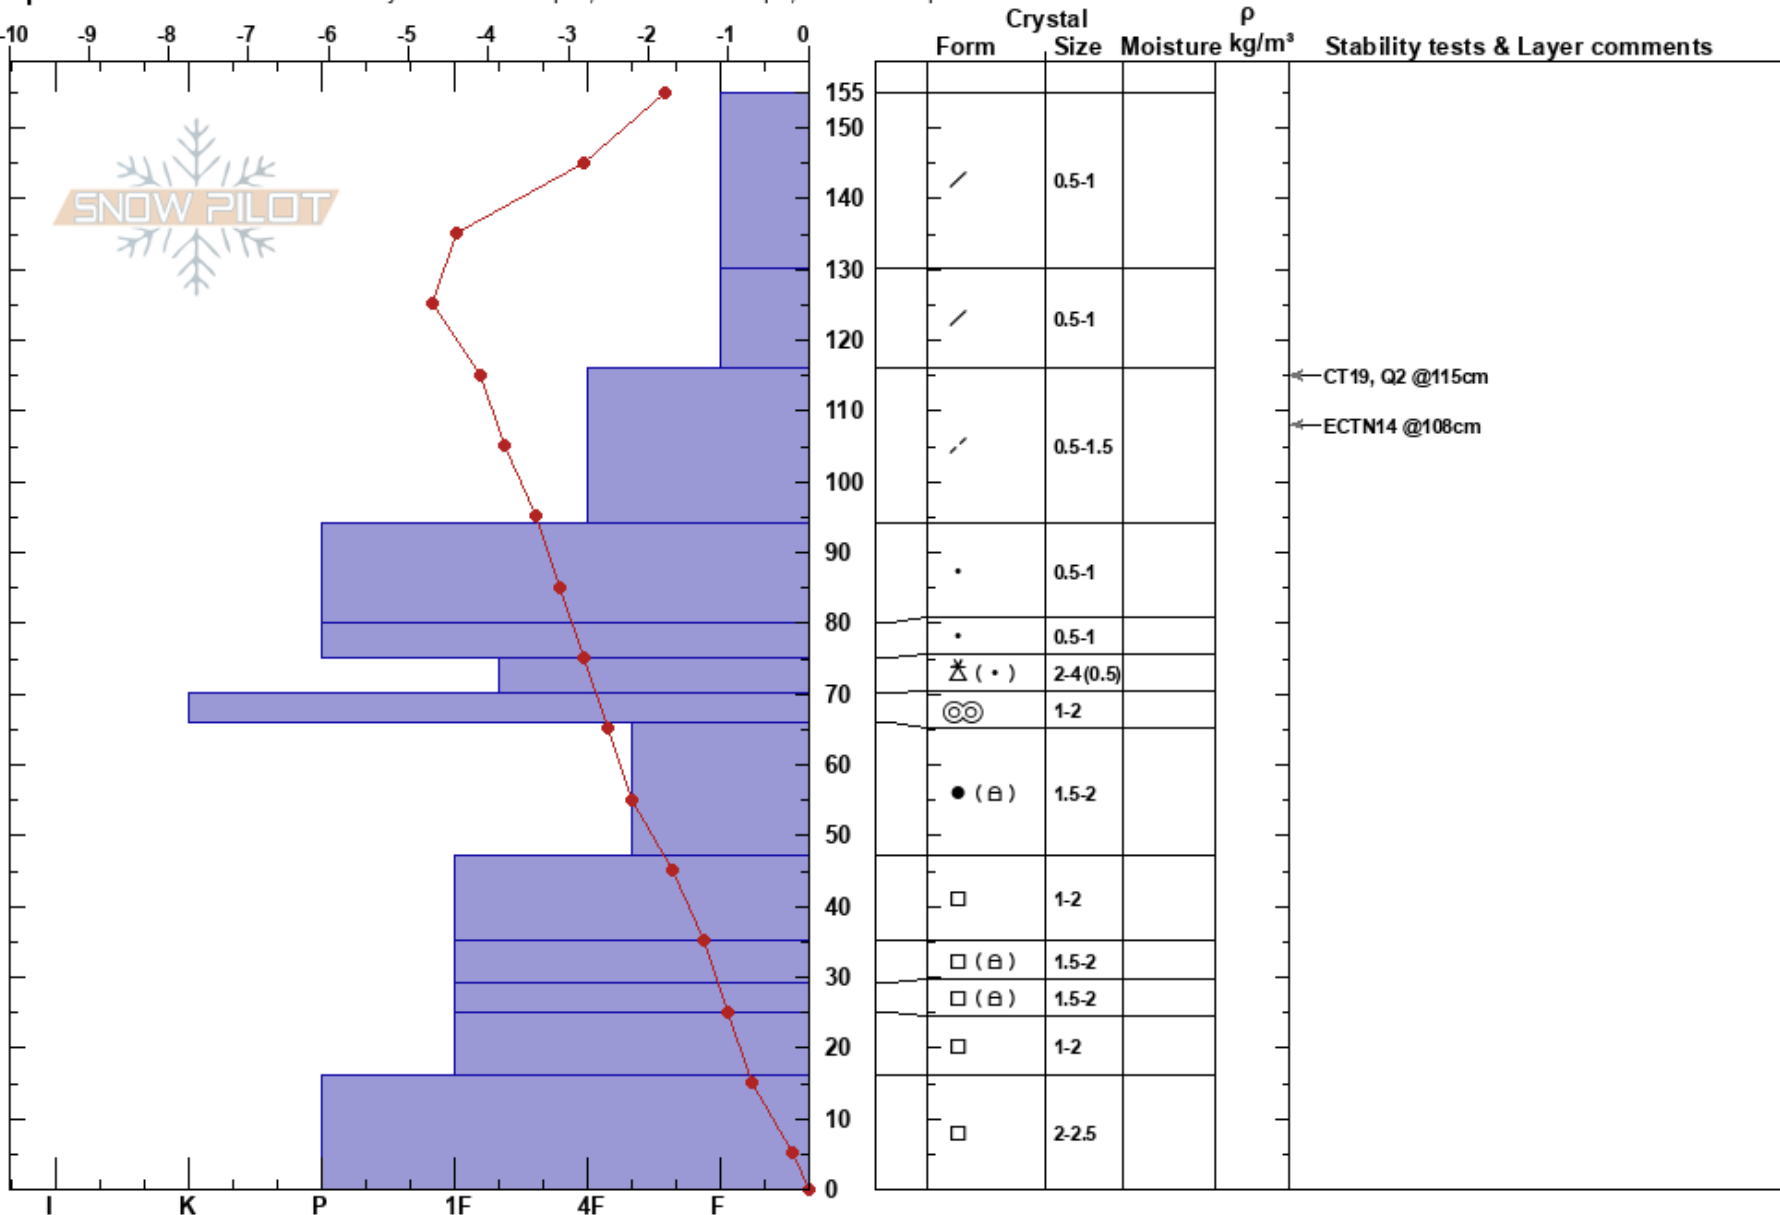

Atmos:2560 Pit #7
 Wasatch Range
 UT
 Elevation: 9040 ft
 Aspect: SE

oliver pereira
 02/19/2025 - 2:25pm
 Co-ord:
 Slope Angle: 23°
 Wind Loading: no

Stability:
 Air Temperature: -4.4°C
 Sky Cover: OVC
 Precipitation: S-1
 Wind:
 HS:155
 PF:55 94-80cm:Problematic layer
 PS:25

Specifics: Recent avalanche activity on different slopes; Ski tracks on slope; We skied slope

Notes: Below Mickey Mouse Mine Big Cottonwood Canyon