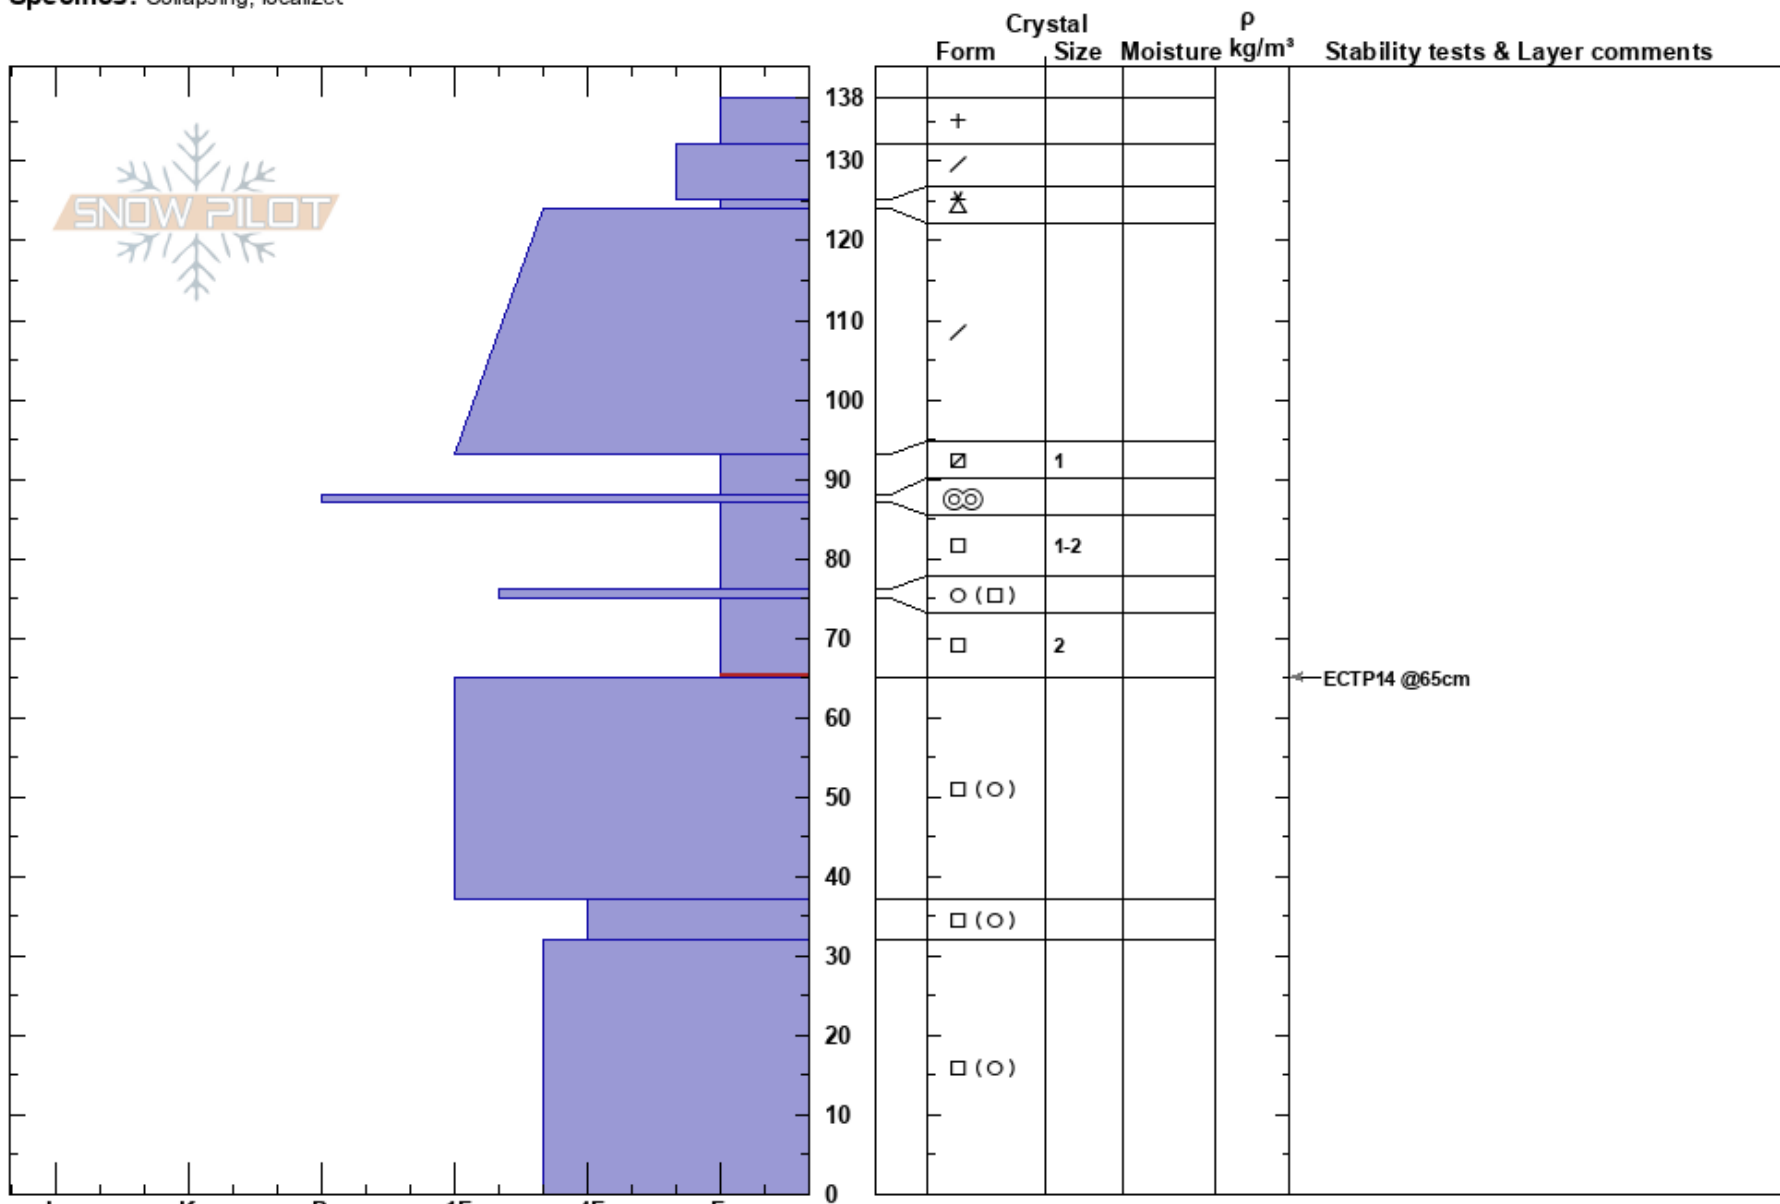

Haystack Glade  
 La Sal Mountains  
 UT  
**Elevation:** 10800 ft  
**Aspect:** 286°  
**Specifics:** Collapsing, localizer

Eric Trenbeath  
 02/20/2025 - 1:00pm  
**Co-ord:** 38.50349N, -109.24554W  
**Slope Angle:** 24°  
**Wind Loading:** no

**Stability:**  
**Air Temperature:**  
**Sky Cover:** OVC  
**Precipitation:** S1  
**Wind:** W Moderate

**HS:** 138  
**Layer Notes:**  
 75-65cm: Problematic layer

**Notes:** Snow off and on throughout the day, mostly light but occasionally heavy. 5-10 cms total accumulation. Moderate SW winds with occasional strong gusts tapered off during the day shifting to W then NW.