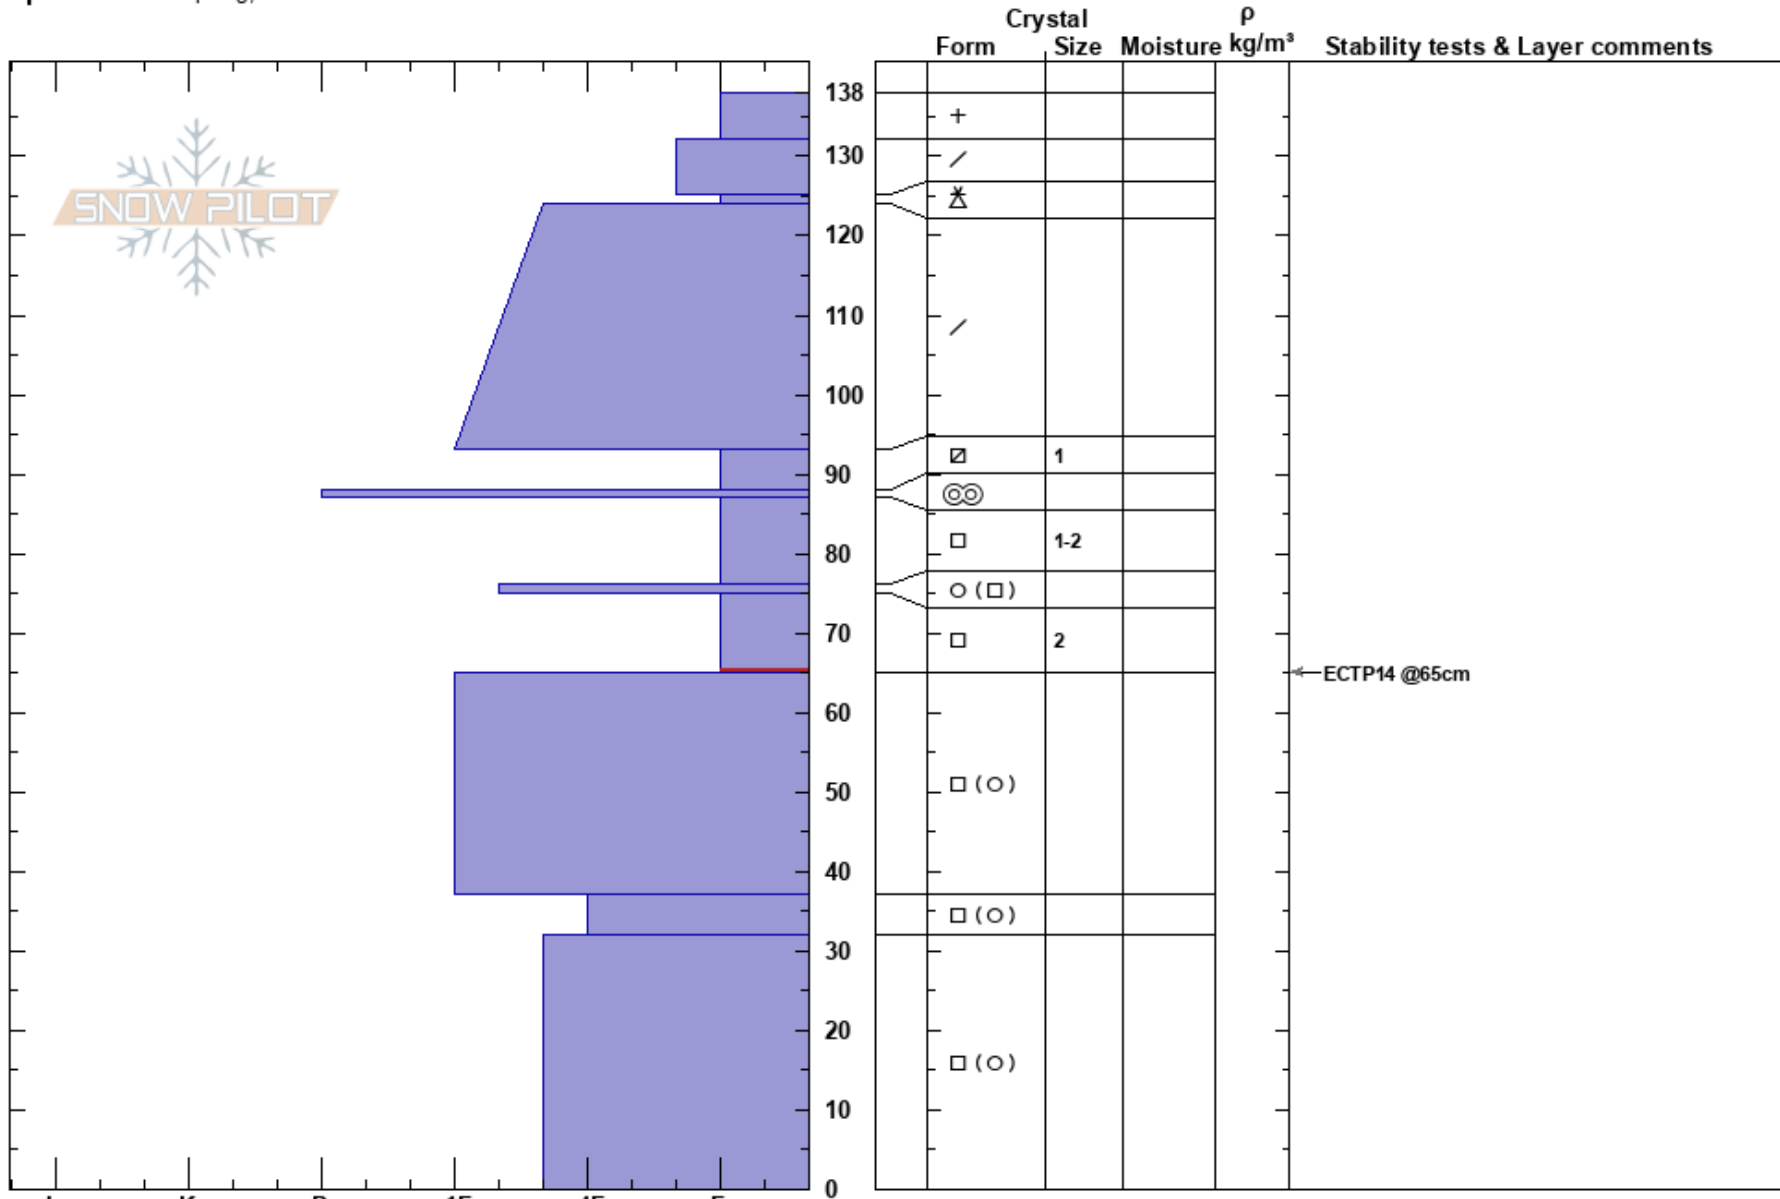

Haystack Glade
 La Sal Mountains
 UT
Elevation: 10800 ft
Aspect: 286°
Specifics: Collapsing, localizer

Eric Trenbeath
 02/20/2025 - 1:00pm
Co-ord: 38.50349N, -109.24554W
Slope Angle: 24°
Wind Loading: no

Stability:
Air Temperature:
Sky Cover: OVC
Precipitation: S1
Wind: W Moderate

HS: 138
Layer Notes:
 75-65cm: Problematic layer

Notes: Snow off and on throughout the day, mostly light but occasionally heavy. 5-10 cms total accumulation. Moderate SW winds with occasional strong gusts tapered off during the day shifting to W then NW.