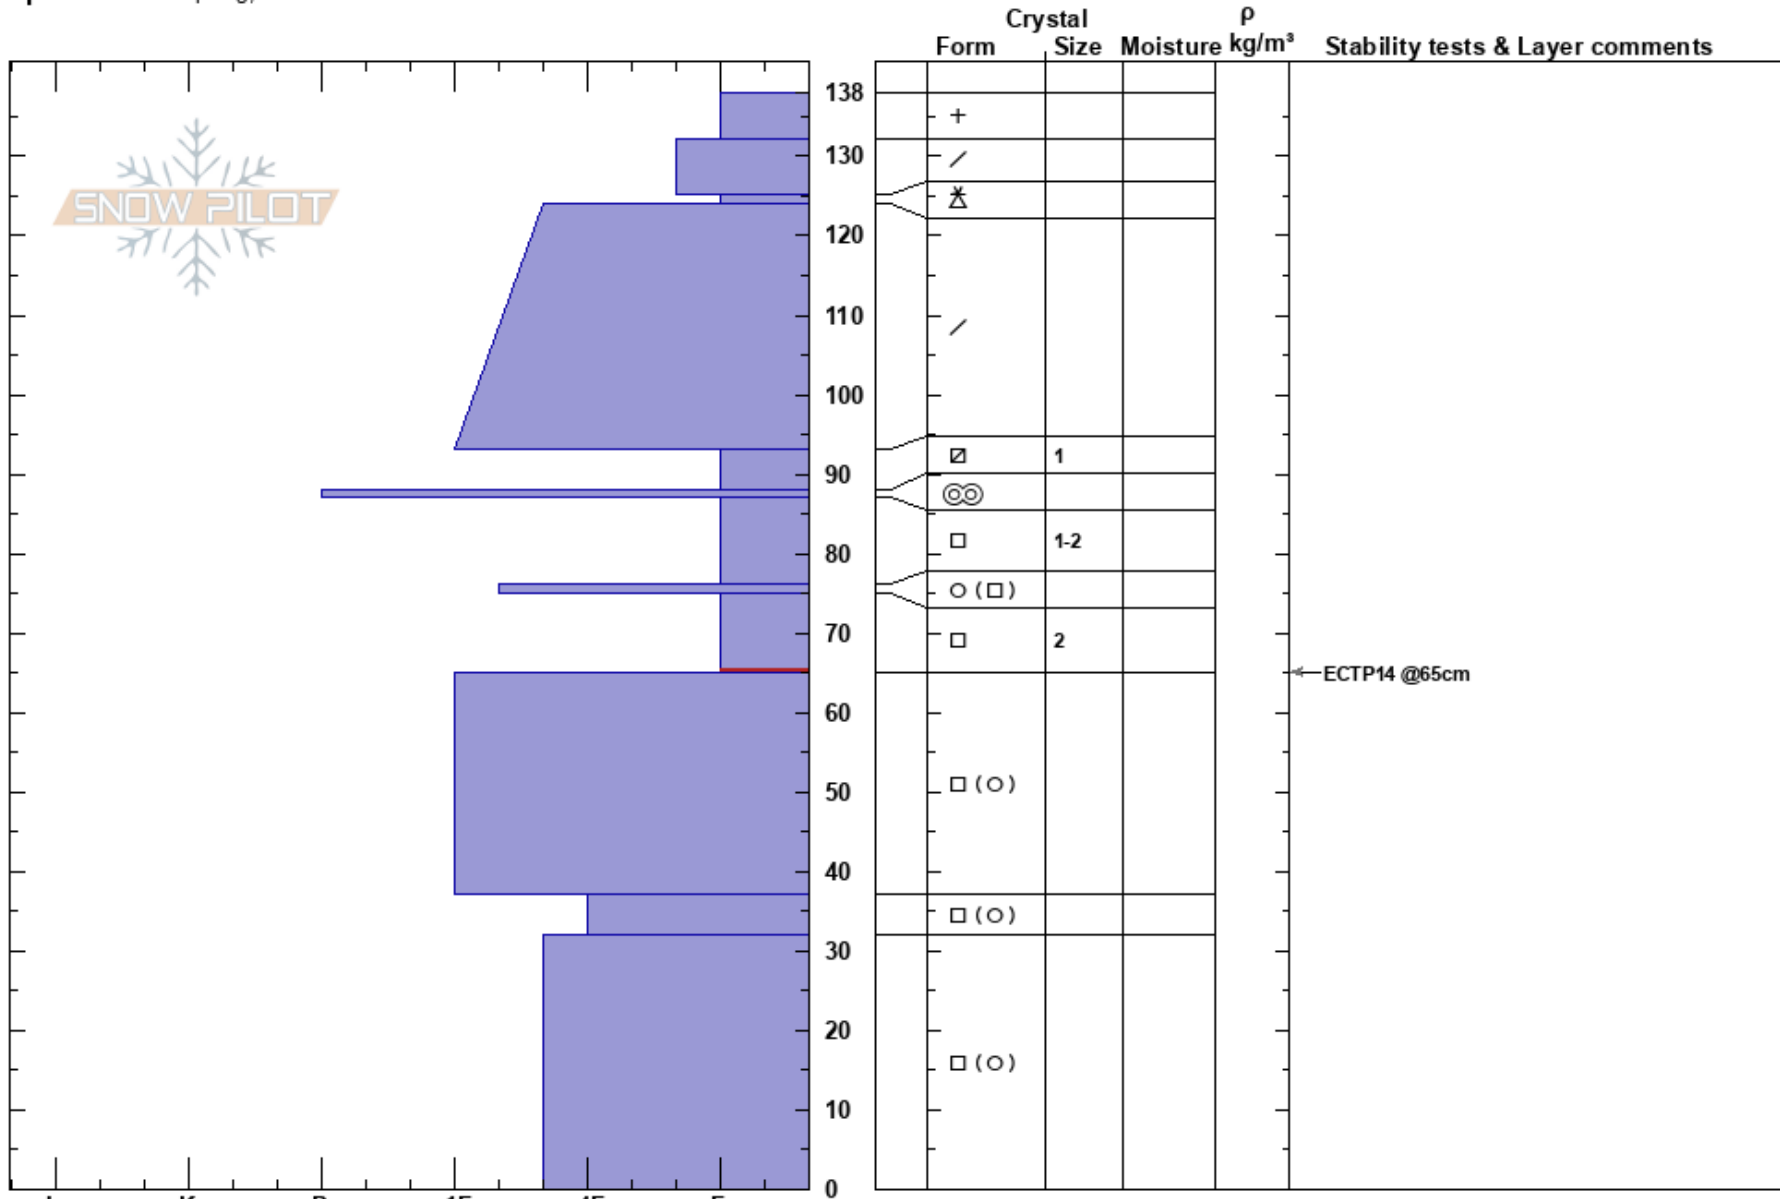

Haystack Glade
 La Sal Mountains
 UT
Elevation: 10800 ft
Aspect: 286°
Specifics: Collapsing, localizer

Eric Trenbeath
 02/20/2025 - 1:00pm
Co-ord: 38.50349N, -109.24554W
Slope Angle: 24°
Wind Loading: no

Stability:
Air Temperature:
Sky Cover: OVC
Precipitation: S1
Wind: W Moderate

HS:138
Layer Notes:
 75-65cm:Problematic layer

Notes: Snow off and on throughout the day, mostly light but occasionally heavy. 5-10 cms total accumulation. Moderate SW winds with occasional strong gusts tapered off during the day shifting to W then NW.