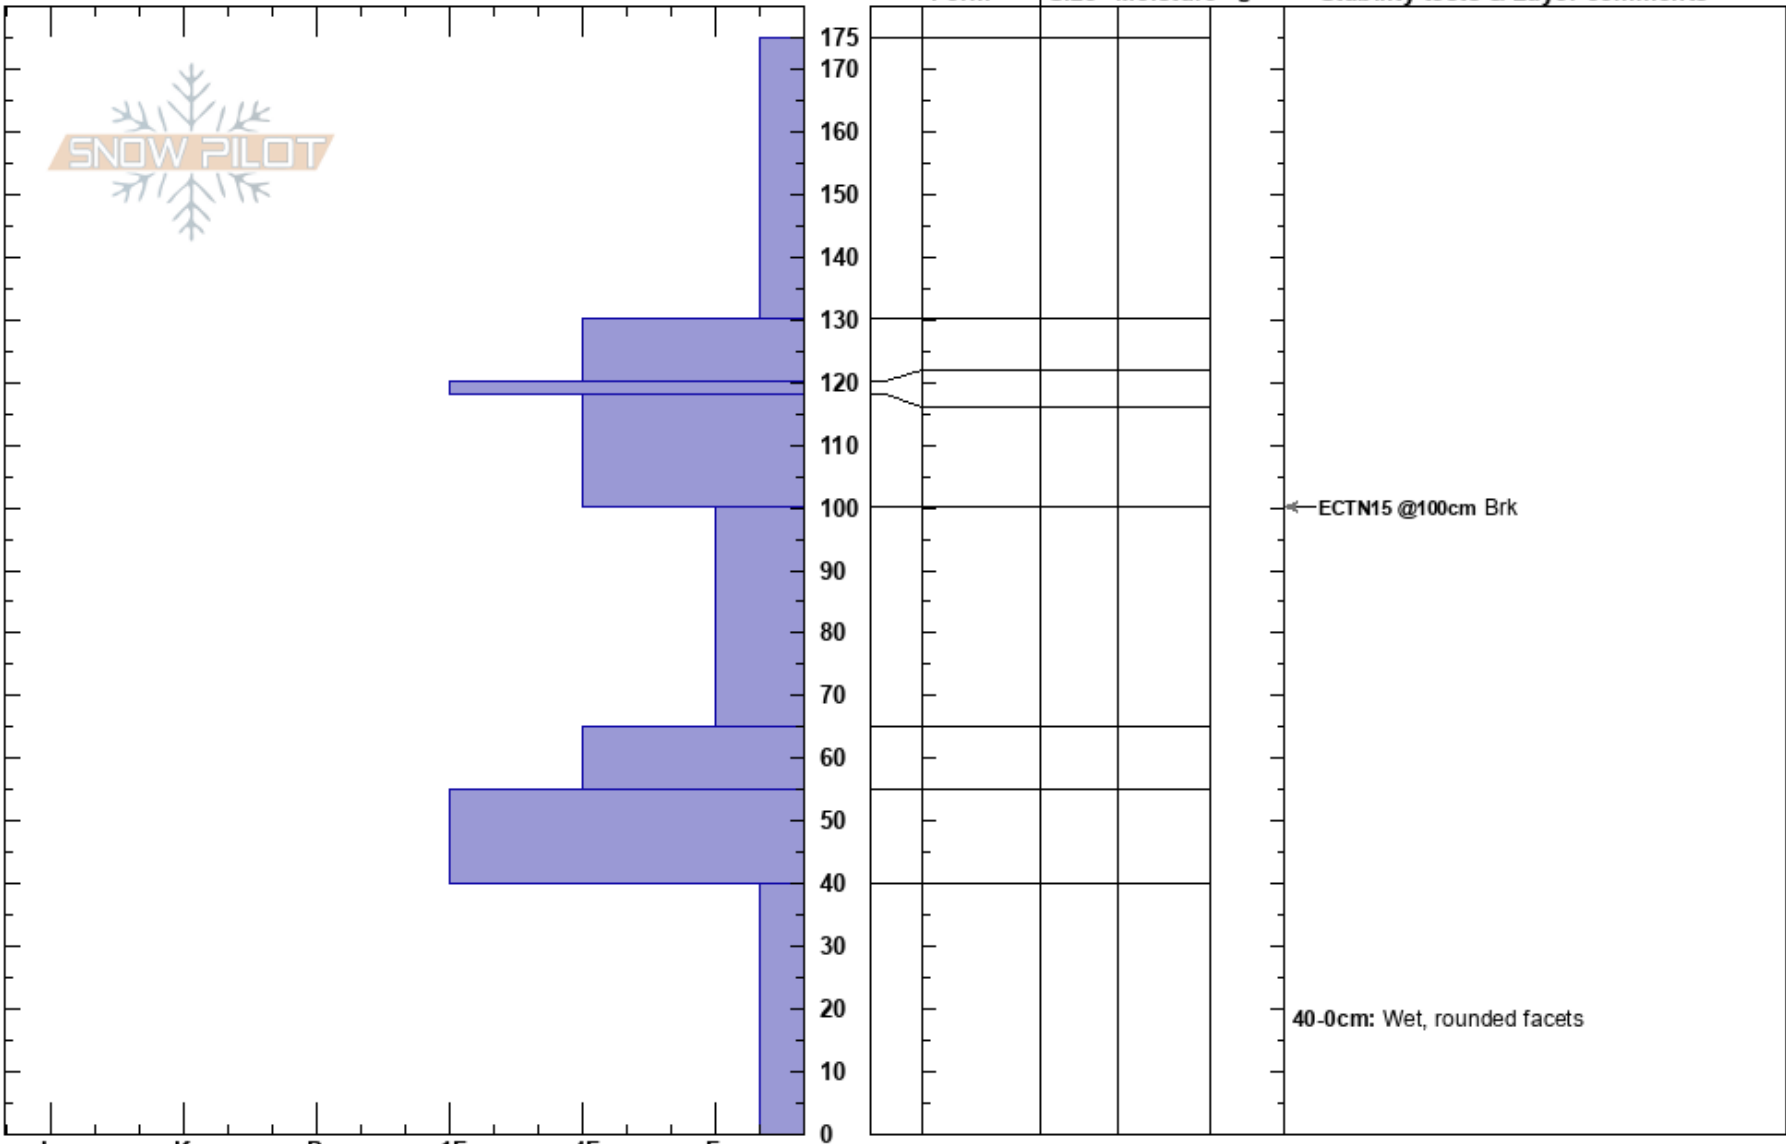

South Bishop Creek Rick Ianniello
Eastern Sierra Nevada 02/21/2025 - 10:00am
CA Co-ord: 37.22717N, -118.54975W
Elevation: 10200 ft Slope Angle: 28°
Aspect: 0° Wind Loading:
Specifics: Recent avalanche activity on similar slopes; We skied slope

Stability: HS:175
Air Temperature: -1°C PF:30
Sky Cover: CLR PS: 15
Precipitation: NO
Wind: Calm

Layer Notes:
40-0cm: Wet, rounded facets
40-0cm: Problematic layer

Notes: