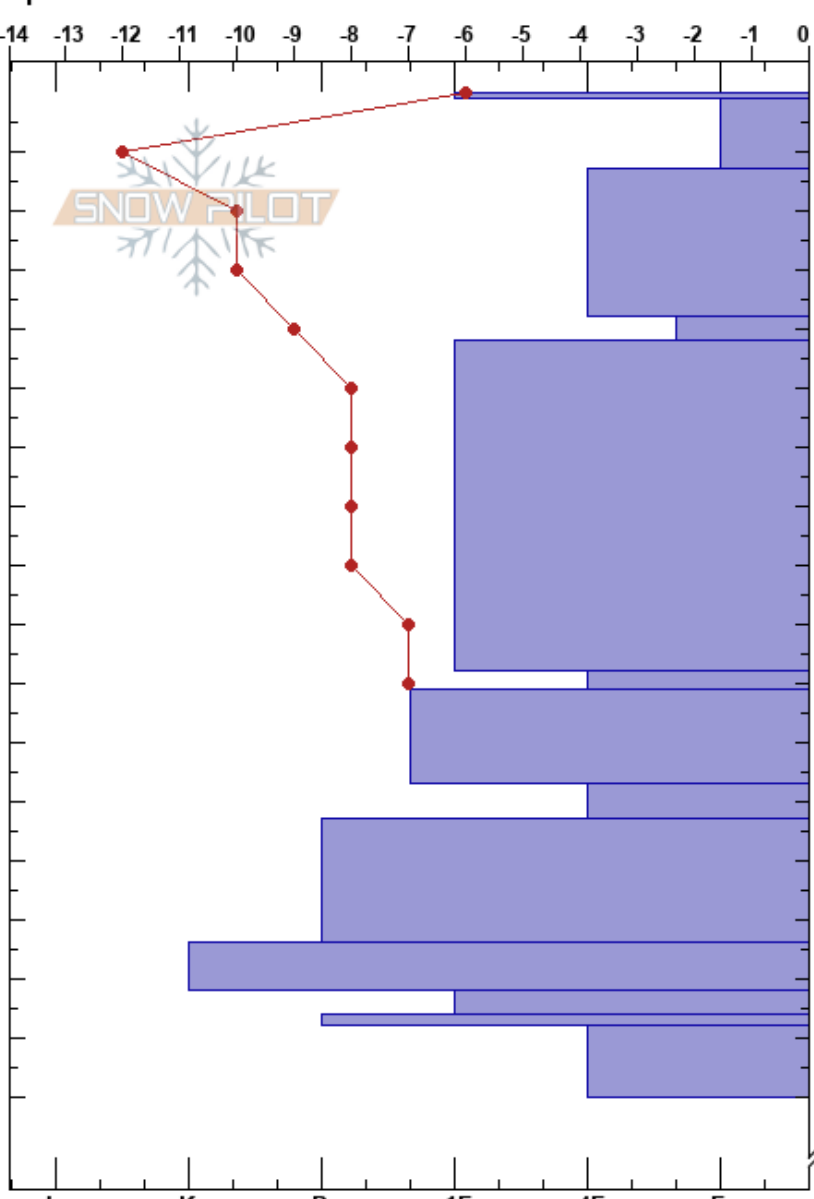

Minaret Road Area
 Eastern Sierra Nevada
 CA
 Elevation: 9006 ft
 Aspect: 350°
 Specifics:

Molly Massena
 02/21/2025 - 12:00pm
 Co-ord: 37.65172N, -119.04593W
 Slope Angle: 25°
 Wind Loading: no

Stability: **HS:312**
 Air Temperature: 2°C
 Sky Cover: FEW
 Precipitation: NO
 Wind: E Light Breeze
 Layer Notes:
 1-13cm: Problematic layer

Form	Crystal Size	Moisture	ρ kg/m ³	Stability tests & Layer comments
☐	1			
○	0.5			
● (☐)	1(0.3)			←RB6, SP @13cm
● (∕)	0.5(1)			
⊗	2-3			
· (∕)	0.3(1)			
⊗	3-4			
·	0.3			
⊗	2-3			
·	0.3			←DTN @138cm
=				
⊖	1			
□	1-2			←CTN