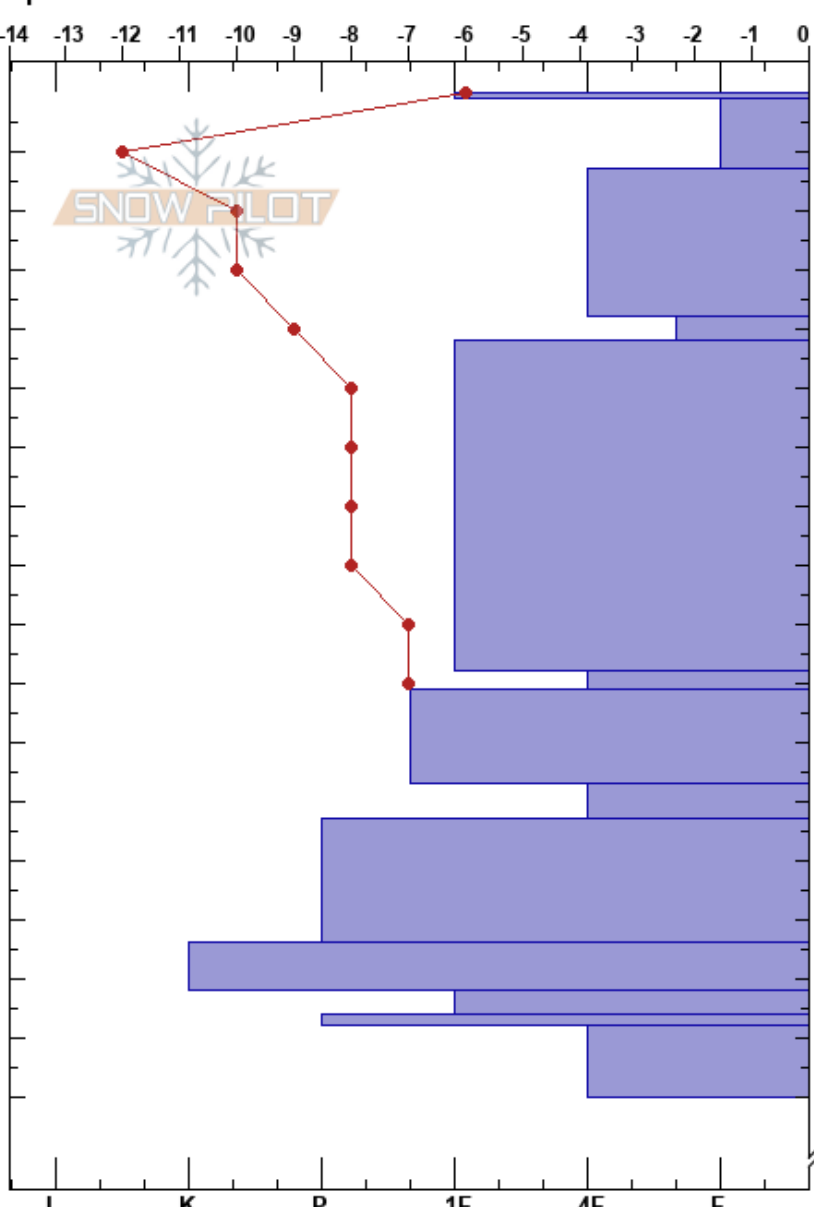

Minaret Road Area
 Eastern Sierra Nevada
 CA
 Elevation: 9006 ft
 Aspect: 350°
 Specifics:

Molly Massena
 02/21/2025 - 12:00pm
 Co-ord: 37.65172N, -119.04593W
 Slope Angle: 25°
 Wind Loading: no

Stability: **HS:312**
 Air Temperature: 2°C
 Sky Cover: FEW
 Precipitation: NO
 Wind: E Light Breeze
 Layer Notes:
 1-13cm: Problematic layer

Form	Crystal Size	Moisture	ρ kg/m ³	Stability tests & Layer comments
☐	1			
○	0.5			
● (☐)	1(0.3)			←RB6, SP @13cm
● (∕)	0.5(1)			
⊗	2-3			
• (∕)	0.3(1)			
⊗	3-4			
•	0.3			
⊗	2-3			
•	0.3			←DTN @138cm
=				
⊖	1			
☐	1-2			←CTN