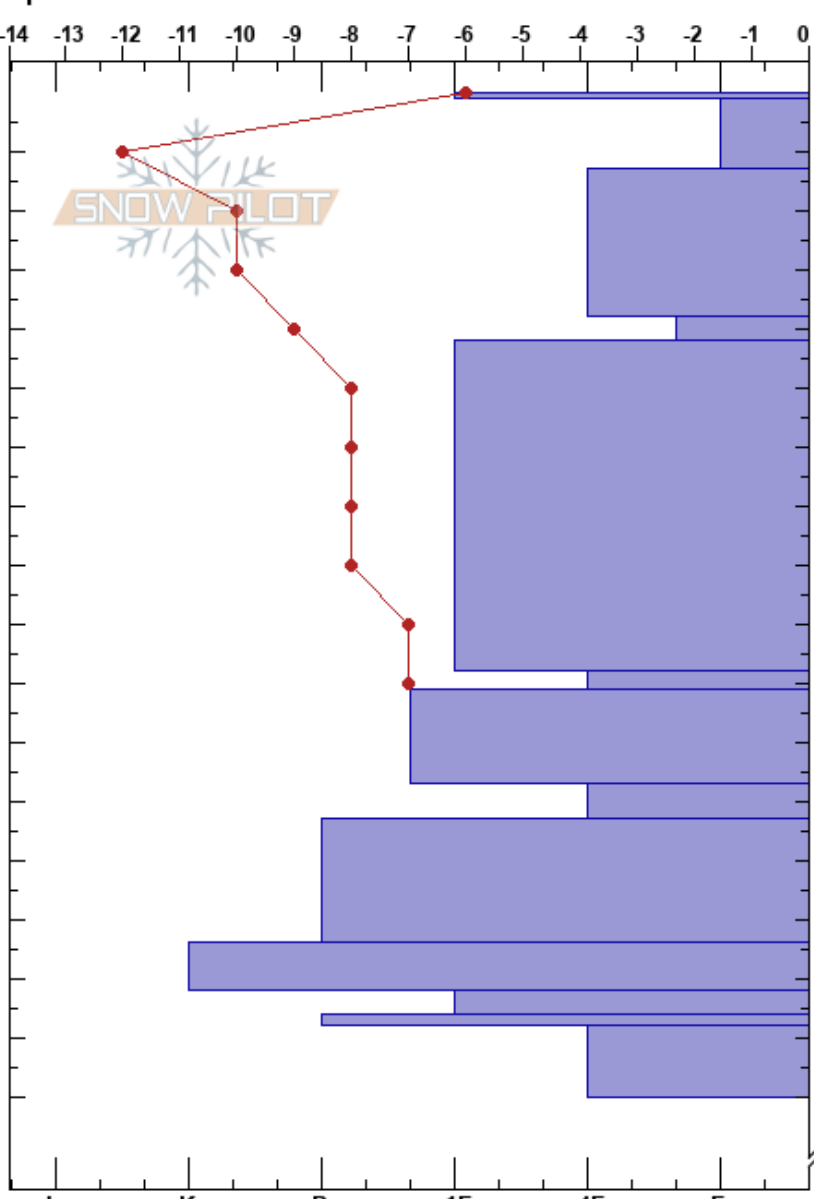

Minaret Road Area  
 Eastern Sierra Nevada  
 CA  
 Elevation: 9006 ft  
 Aspect: 350°  
 Specifics:

Molly Massena  
 02/21/2025 - 12:00pm  
 Co-ord: 37.65172N, -119.04593W  
 Slope Angle: 25°  
 Wind Loading: no

Stability: **HS:312**  
 Air Temperature: 2°C  
 Sky Cover: FEW  
 Precipitation: NO  
 Wind: E Light Breeze  
 Layer Notes:  
 1-13cm: Problematic layer

Form	Crystal Size	Moisture	$\rho$ kg/m <sup>3</sup>	Stability tests & Layer comments
☐	1			
○	0.5			
● (☐)	1(0.3)			←RB6, SP @13cm
● (∕)	0.5(1)			
⊗	2-3			
• (∕)	0.3(1)			
⊗	3-4			
•	0.3			
⊗	2-3			
•	0.3			←DTN @138cm
=				
⊖	1			
□	1-2			←CTN