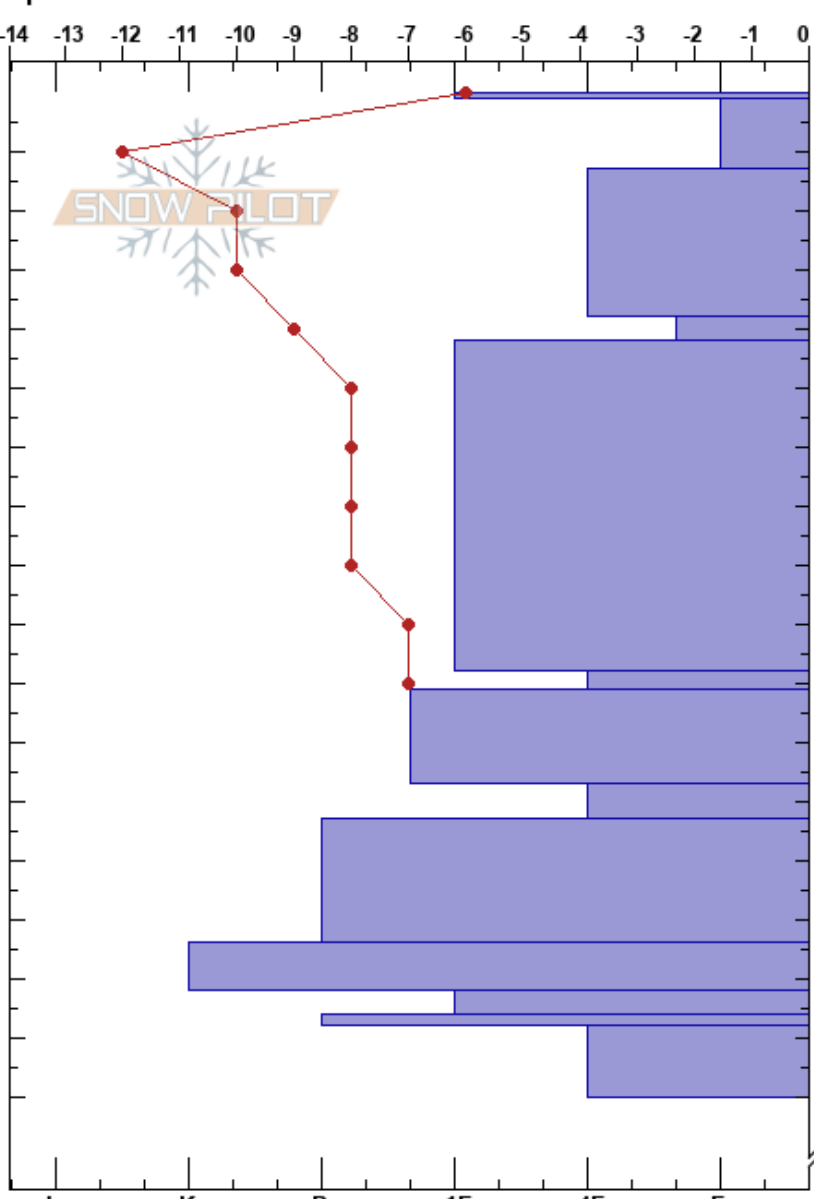

Minaret Road Area
 Eastern Sierra Nevada
 CA
 Elevation: 9006 ft
 Aspect: 350°
 Specifics:

Molly Massena
 02/21/2025 - 12:00pm
 Co-ord: 37.65172N, -119.04593W
 Slope Angle: 25°
 Wind Loading: no

Stability: **HS:312**
 Air Temperature: 2°C
 Sky Cover: FEW
 Precipitation: NO
 Wind: E Light Breeze
 Layer Notes:
 1-13cm: Problematic layer

Form	Crystal Size	Moisture	ρ kg/m ³	Stability tests & Layer comments
☐	1			
○	0.5			
● (☐)	1(0.3)			←RB6, SP @13cm
● (∕)	0.5(1)			
⊗	2-3			
• (∕)	0.3(1)			
⊗	3-4			
•	0.3			
⊗	2-3			
•	0.3			←DTN @138cm
=				
⊖	1			
☐	1-2			←CTN