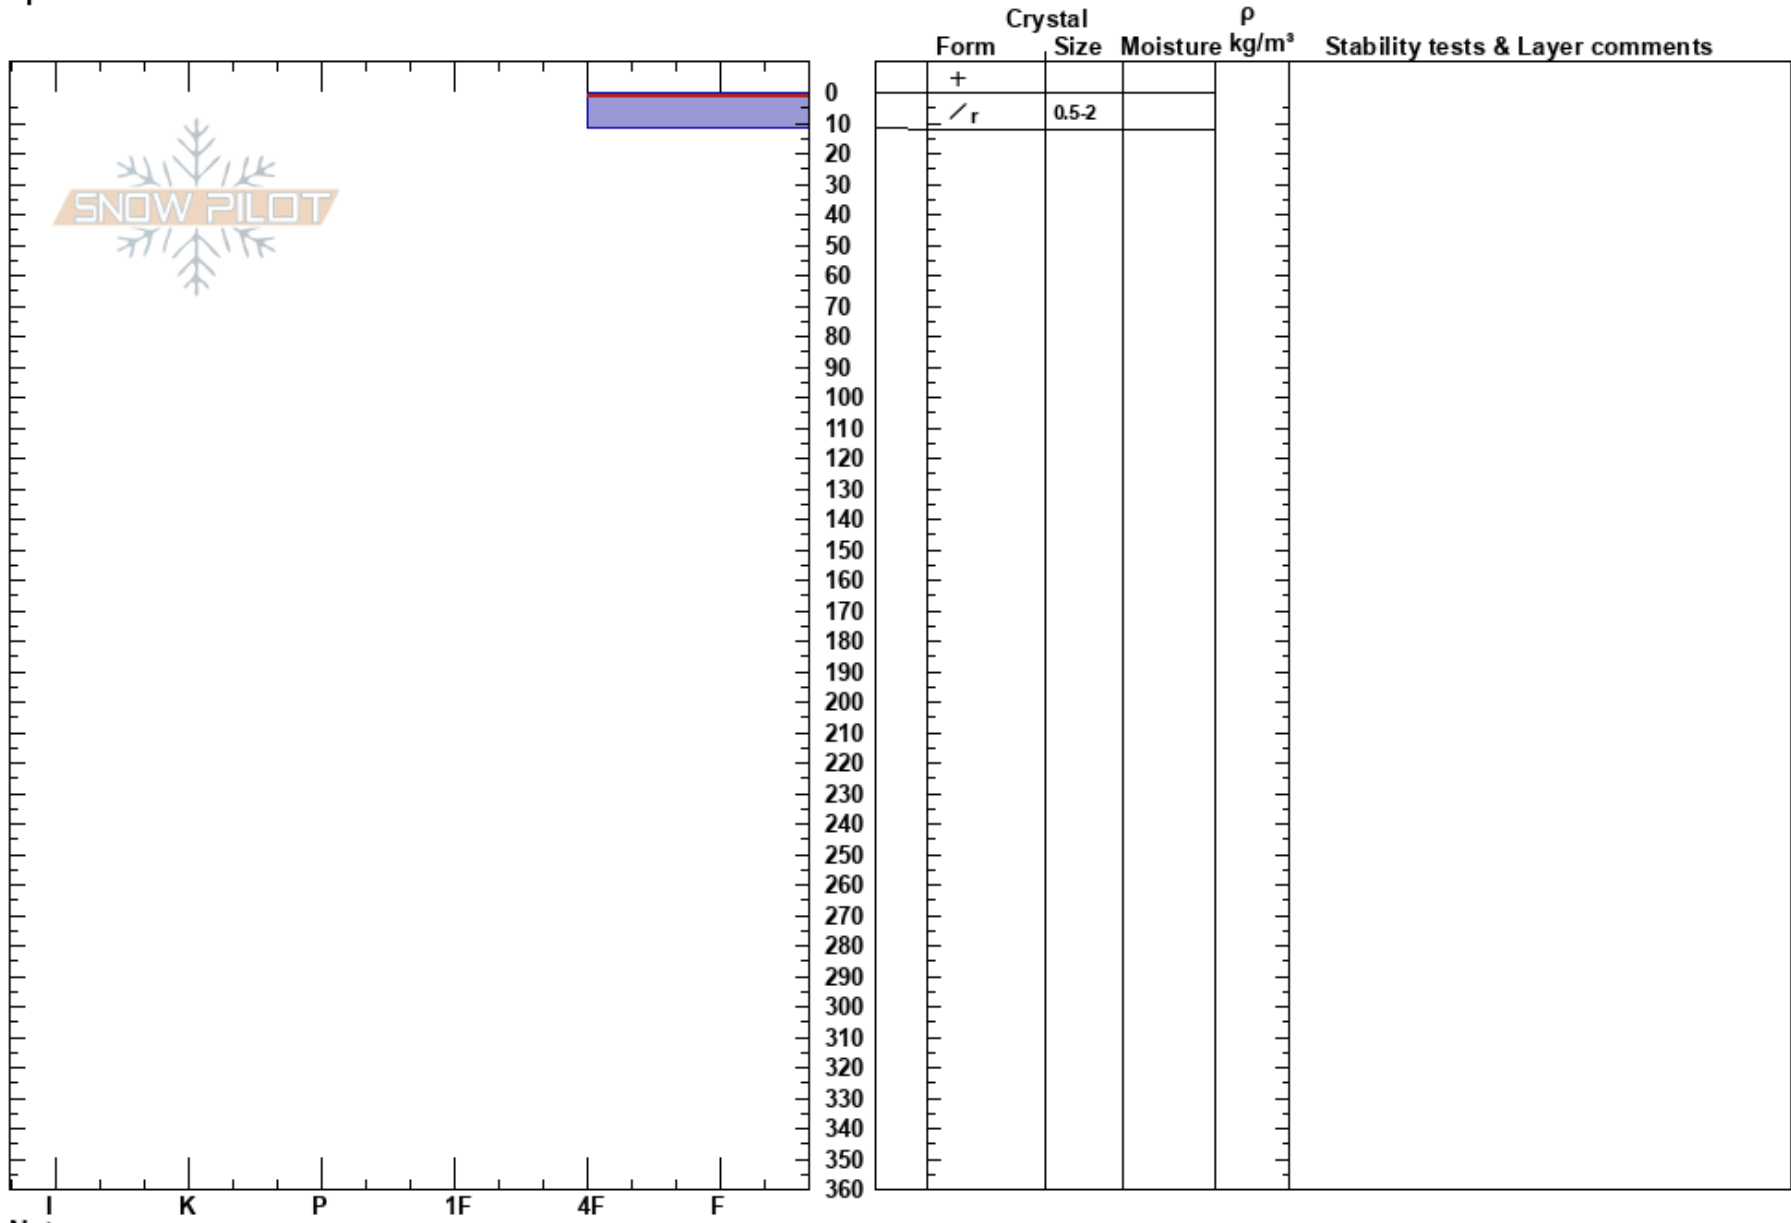

Thompson
 Monashee
 BC
 Elevation: 2270 m
 Aspect: 360°
 Specifics:

Guillaume Vassas
 21/02/2025 - 12:45
 Co-ord: 11U 411891E 5625451N
 Slope Angle: 28°
 Wind Loading: yes

Stability:
 Air Temperature: -18°C
 Sky Cover: SCT
 Precipitation: NO
 Wind: E Light Breeze

HS:360
 Layer Notes:
 0-12cm: Problematic layer

Notes: