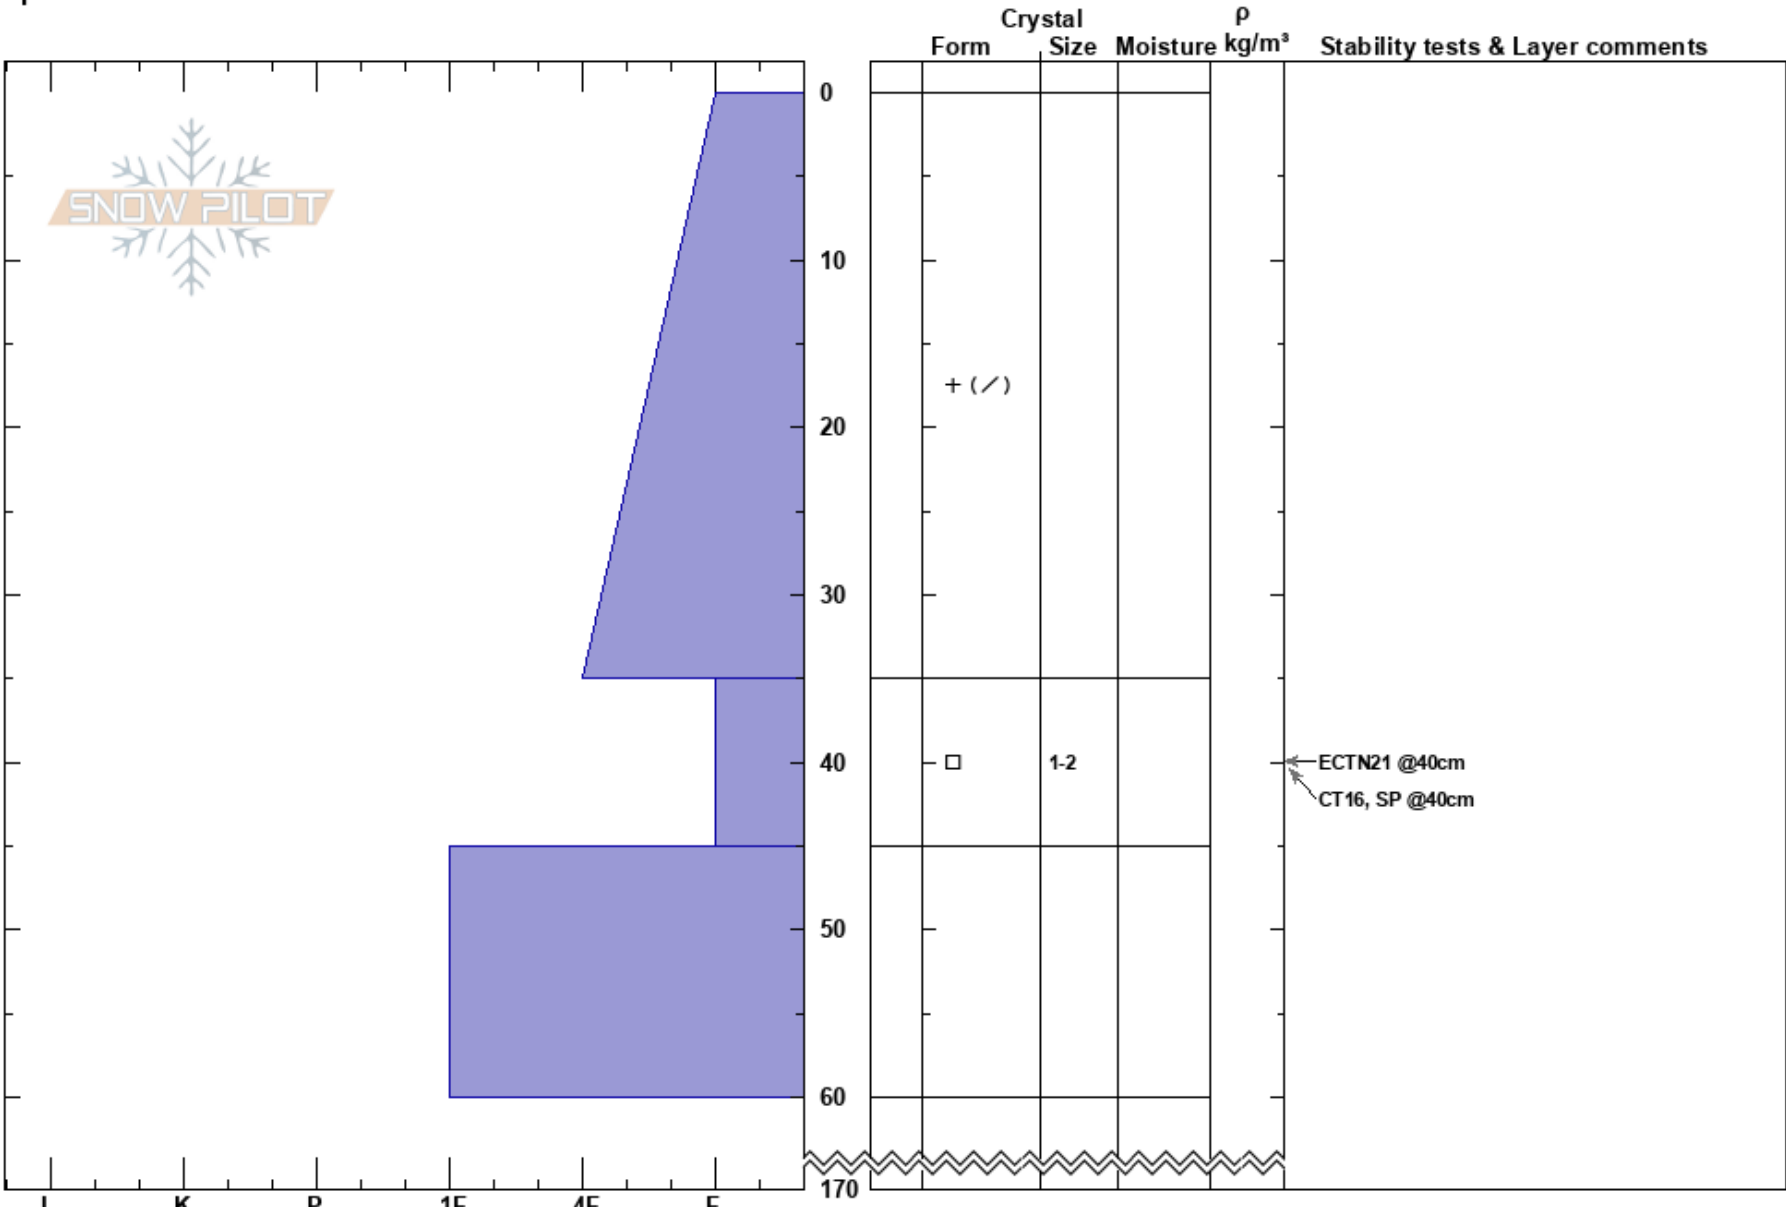

Barron Mine Bowl
 North Cascades, East
 WA
 Elevation: 6000 ft
 Aspect: NE
 Specifics:

Adam Butterfield
 02/17/2025 - 12:00pm
 Co-ord:
 Slope Angle:
 Wind Loading:

Stability:
 Air Temperature:
 Sky Cover:
 Precipitation:
 Wind:

HS:170
 Layer Notes:
 35-45cm:Problematic layer

Notes: