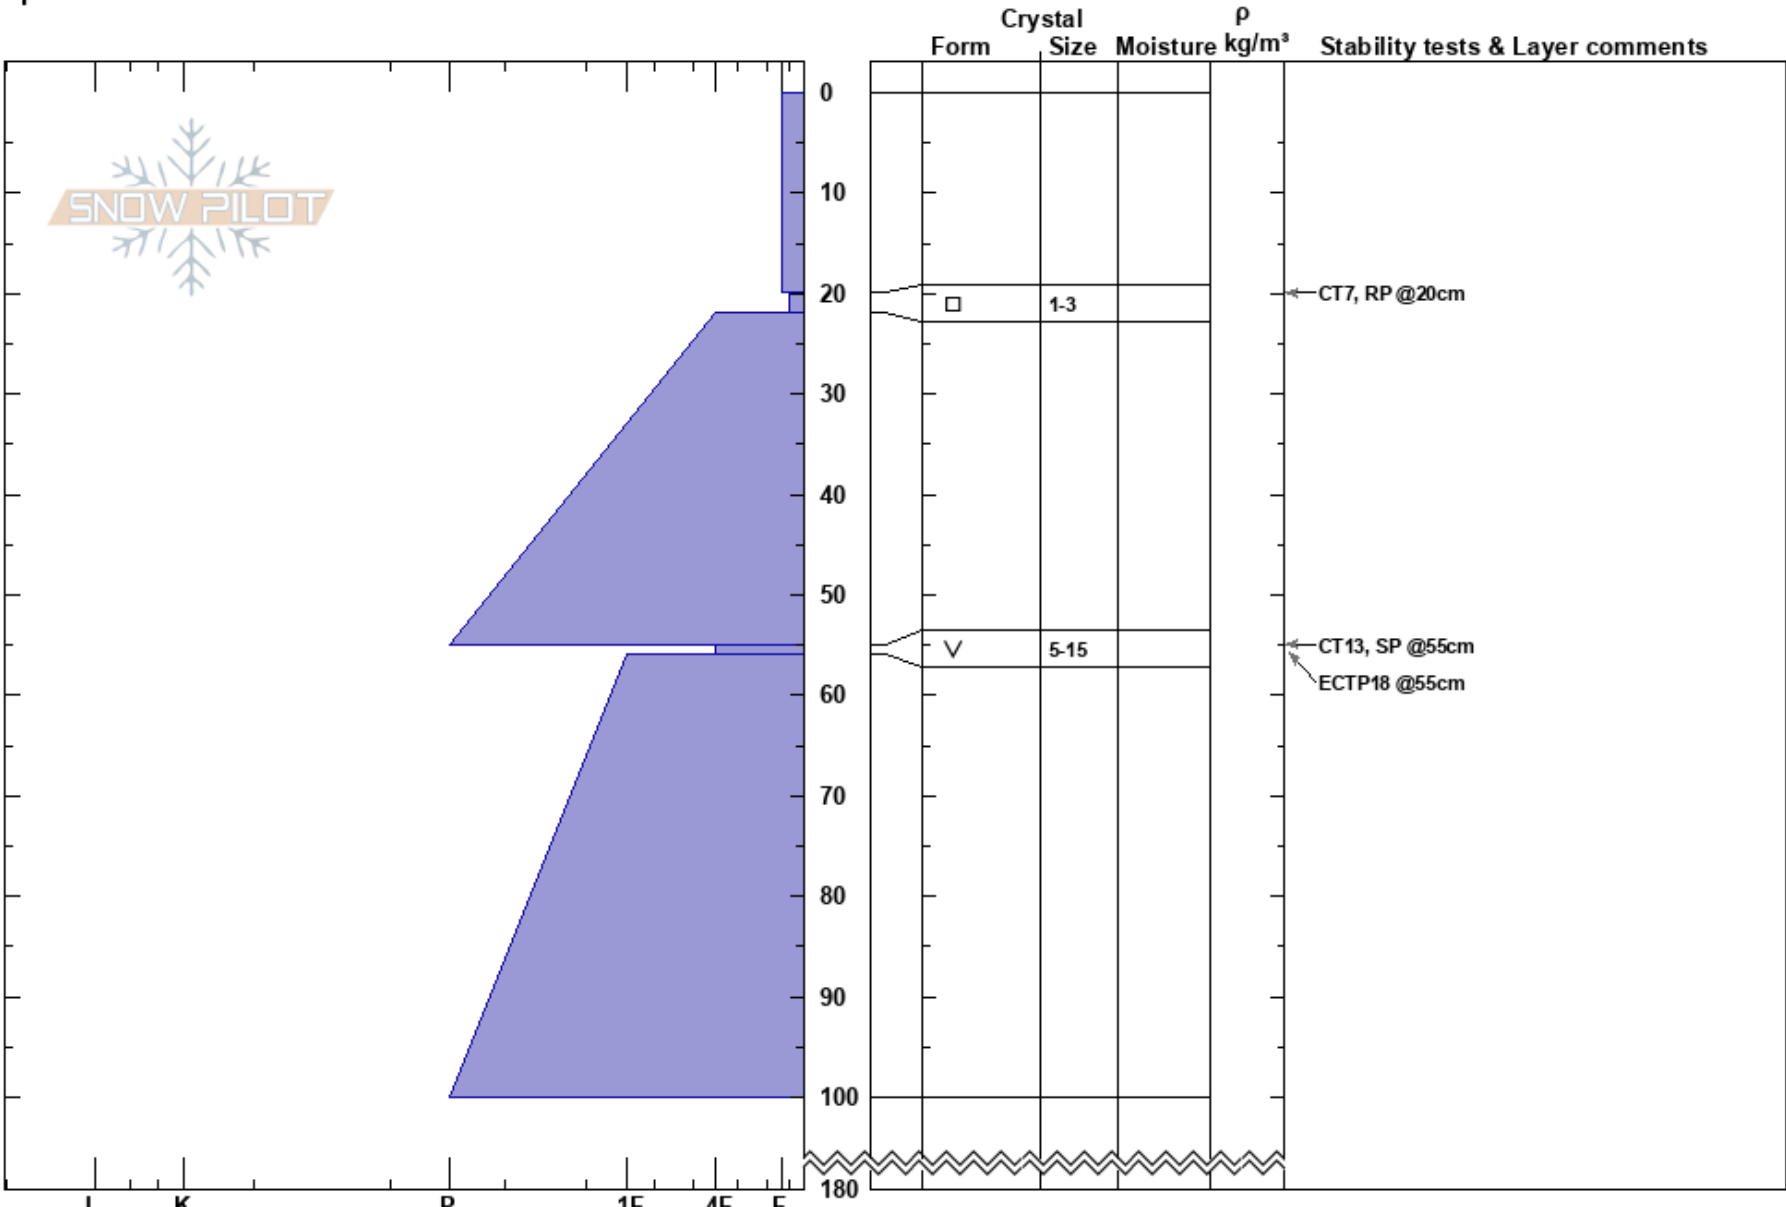

TP Cowboy Cutblock
 Monashee
 BC
 Elevation: 1420 m
 Aspect: NE
 Specifics:

Monashee Powder
 21/02/2025 - 10:30
 Co-ord:
 Slope Angle: 15°
 Wind Loading:

Stability:
 Air Temperature:
 Sky Cover: OVC
 Precipitation: S1
 Wind: SW Light Breeze

HS:180
 PF:55 55-56cm:Problematic layer
 PS:25

Layer Notes:

Notes: