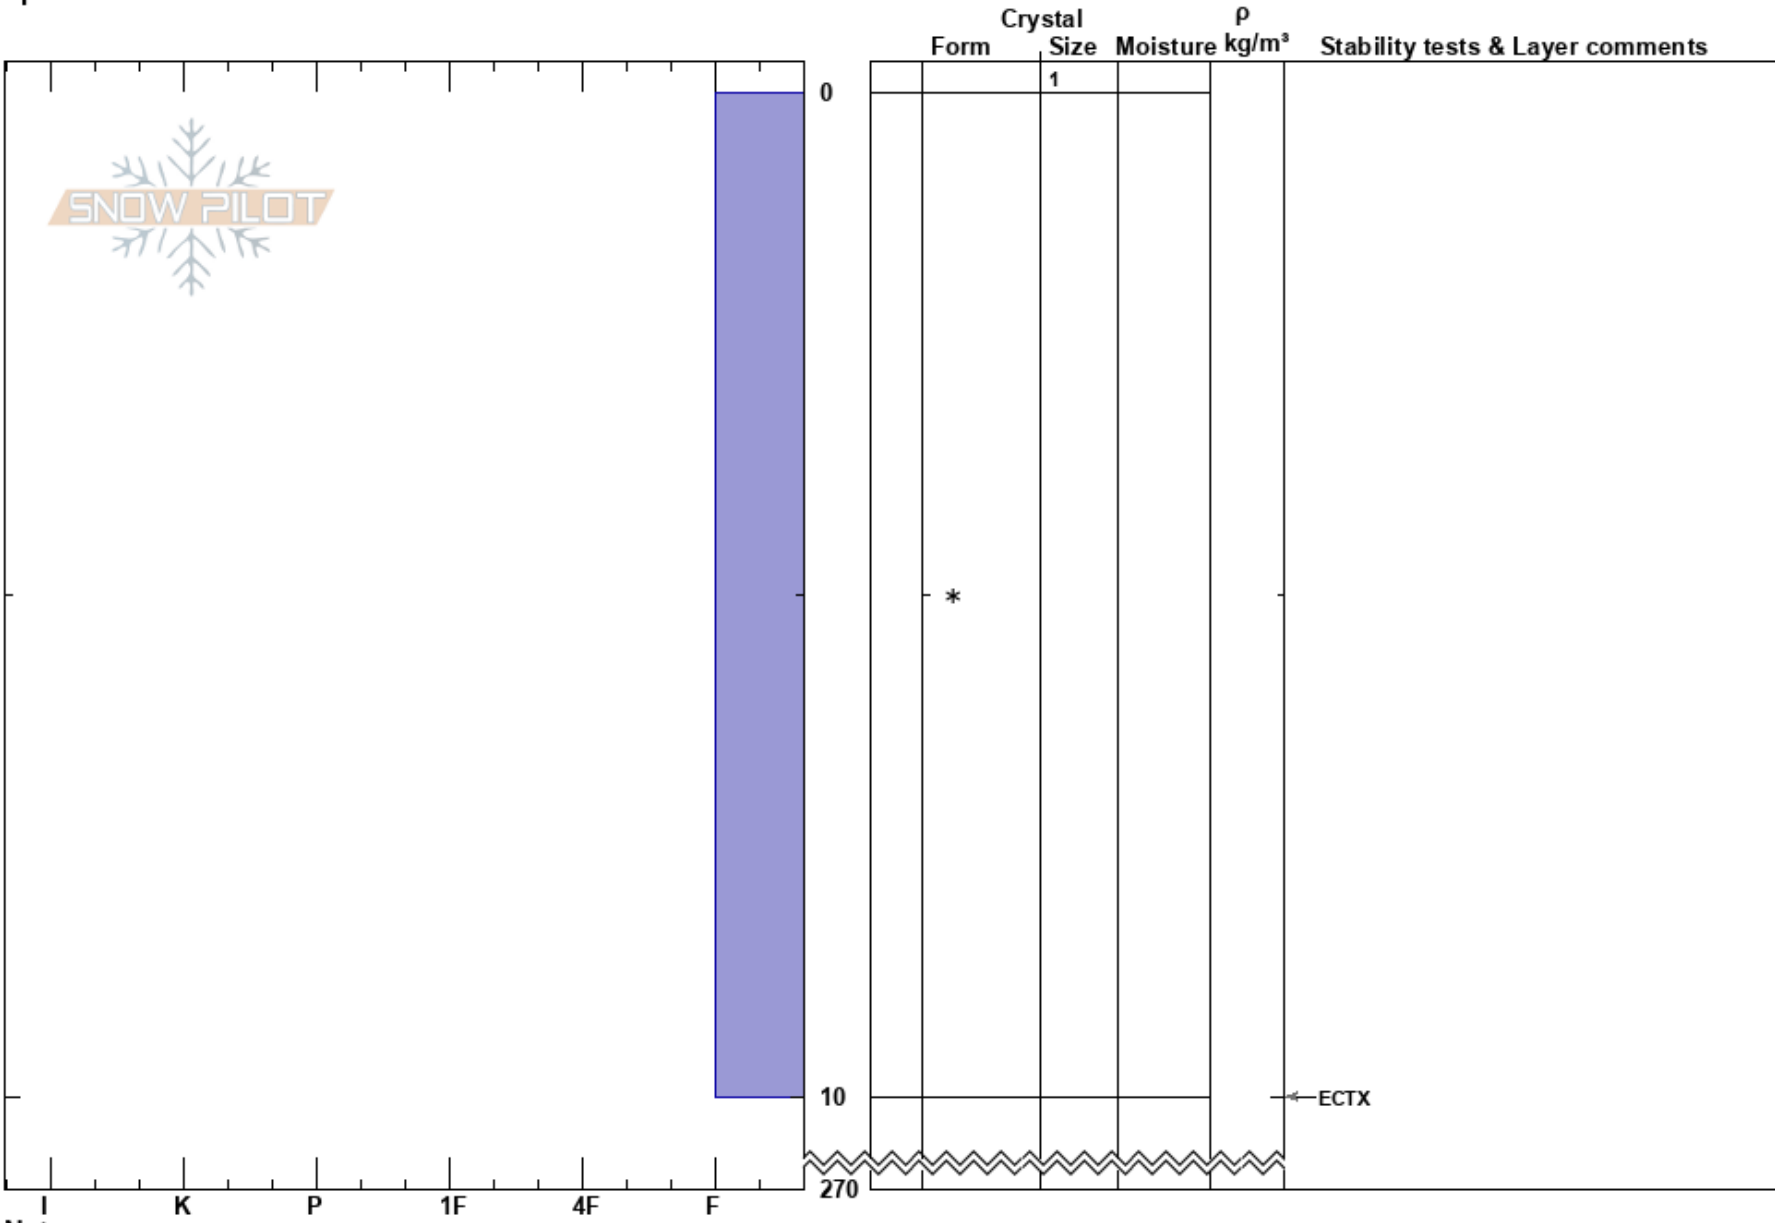

Strawberry fields
Myoko mountains
Japan
Elevation: 1600 m
Aspect: S
Specifics:

Shea Hickman
21/02/2025 - 14:00
Co-ord:
Slope Angle: 30°
Wind Loading: no

Stability:
Air Temperature: -5°C
Sky Cover: SCT
Precipitation: NO
Wind: Calm

HS:270

Layer Notes:

Notes: