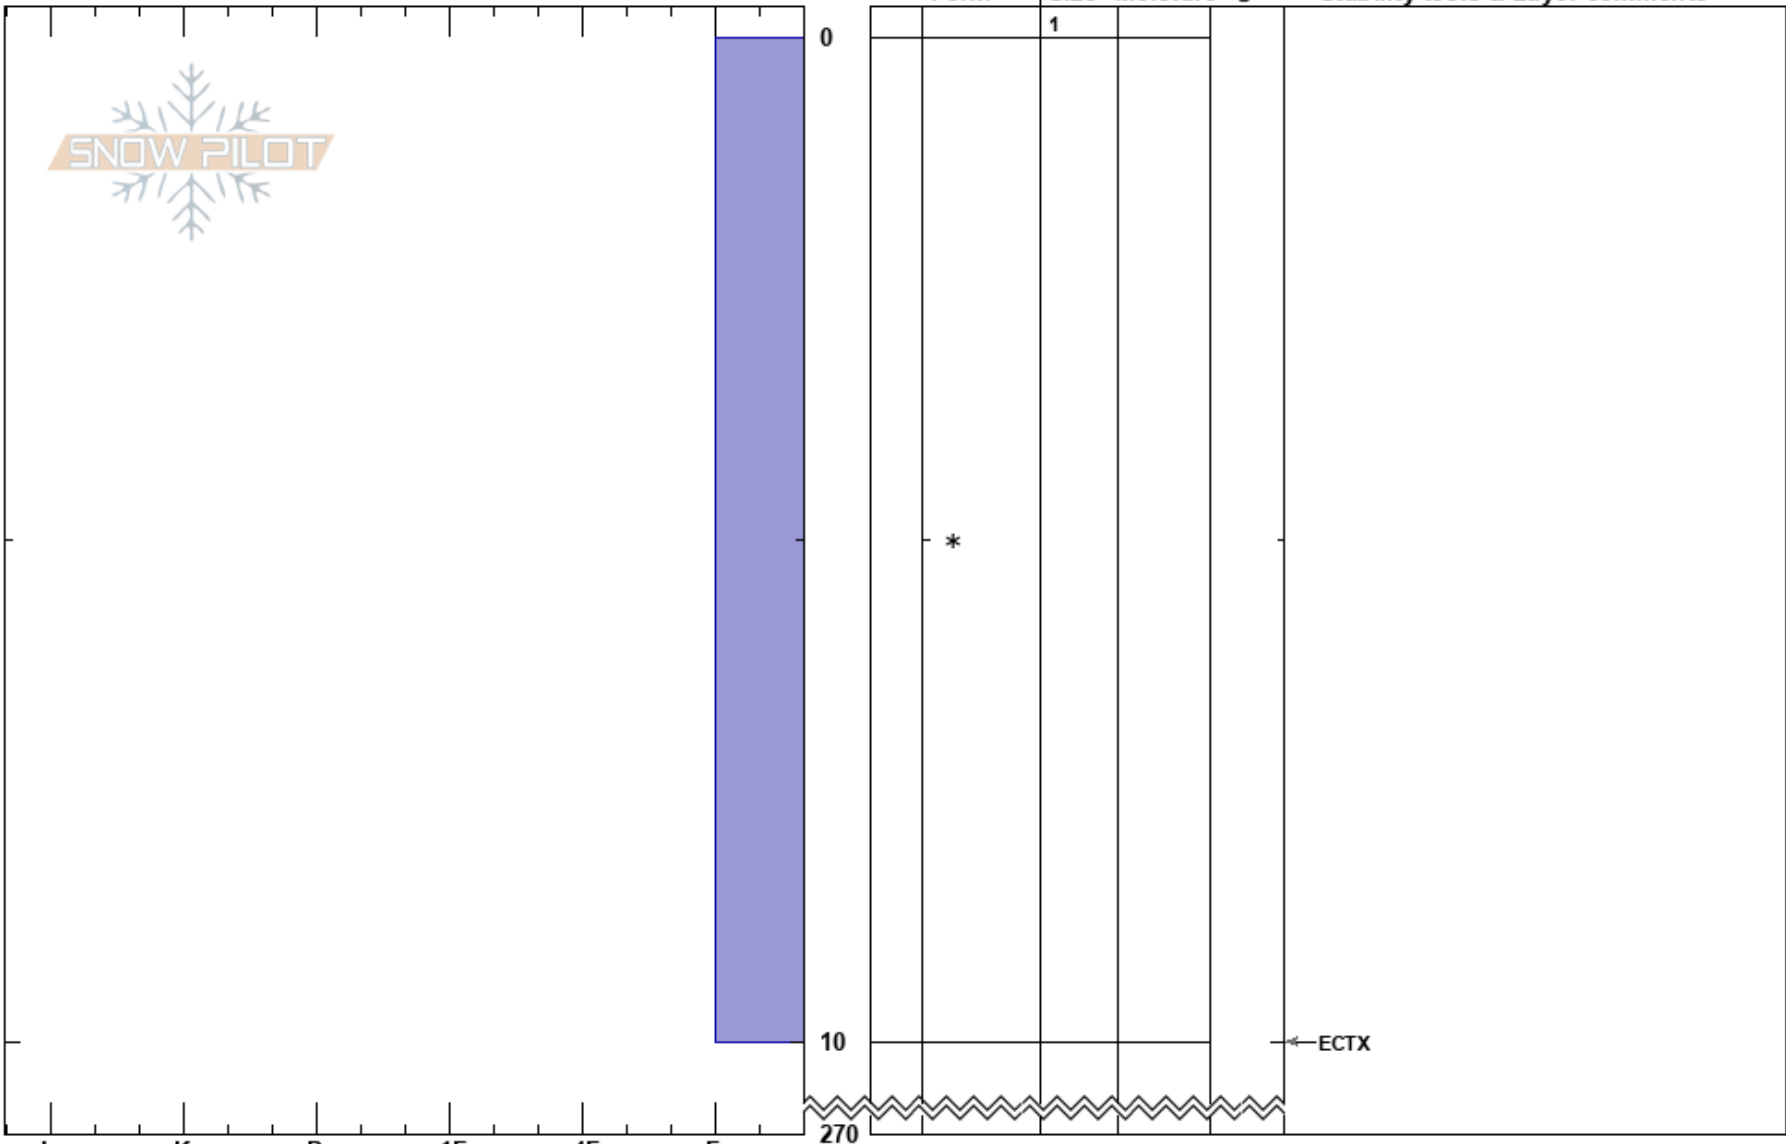

Strawberry fields  
Myoko mountains  
Japan  
Elevation: 1600 m  
Aspect: S  
Specifics:

Shea Hickman  
21/02/2025 - 14:00  
Co-ord:  
Slope Angle: 30°  
Wind Loading: no

Stability:  
Air Temperature: -5°C  
Sky Cover: SCT  
Precipitation: NO  
Wind: Calm

HS:270

Layer Notes:

Notes: