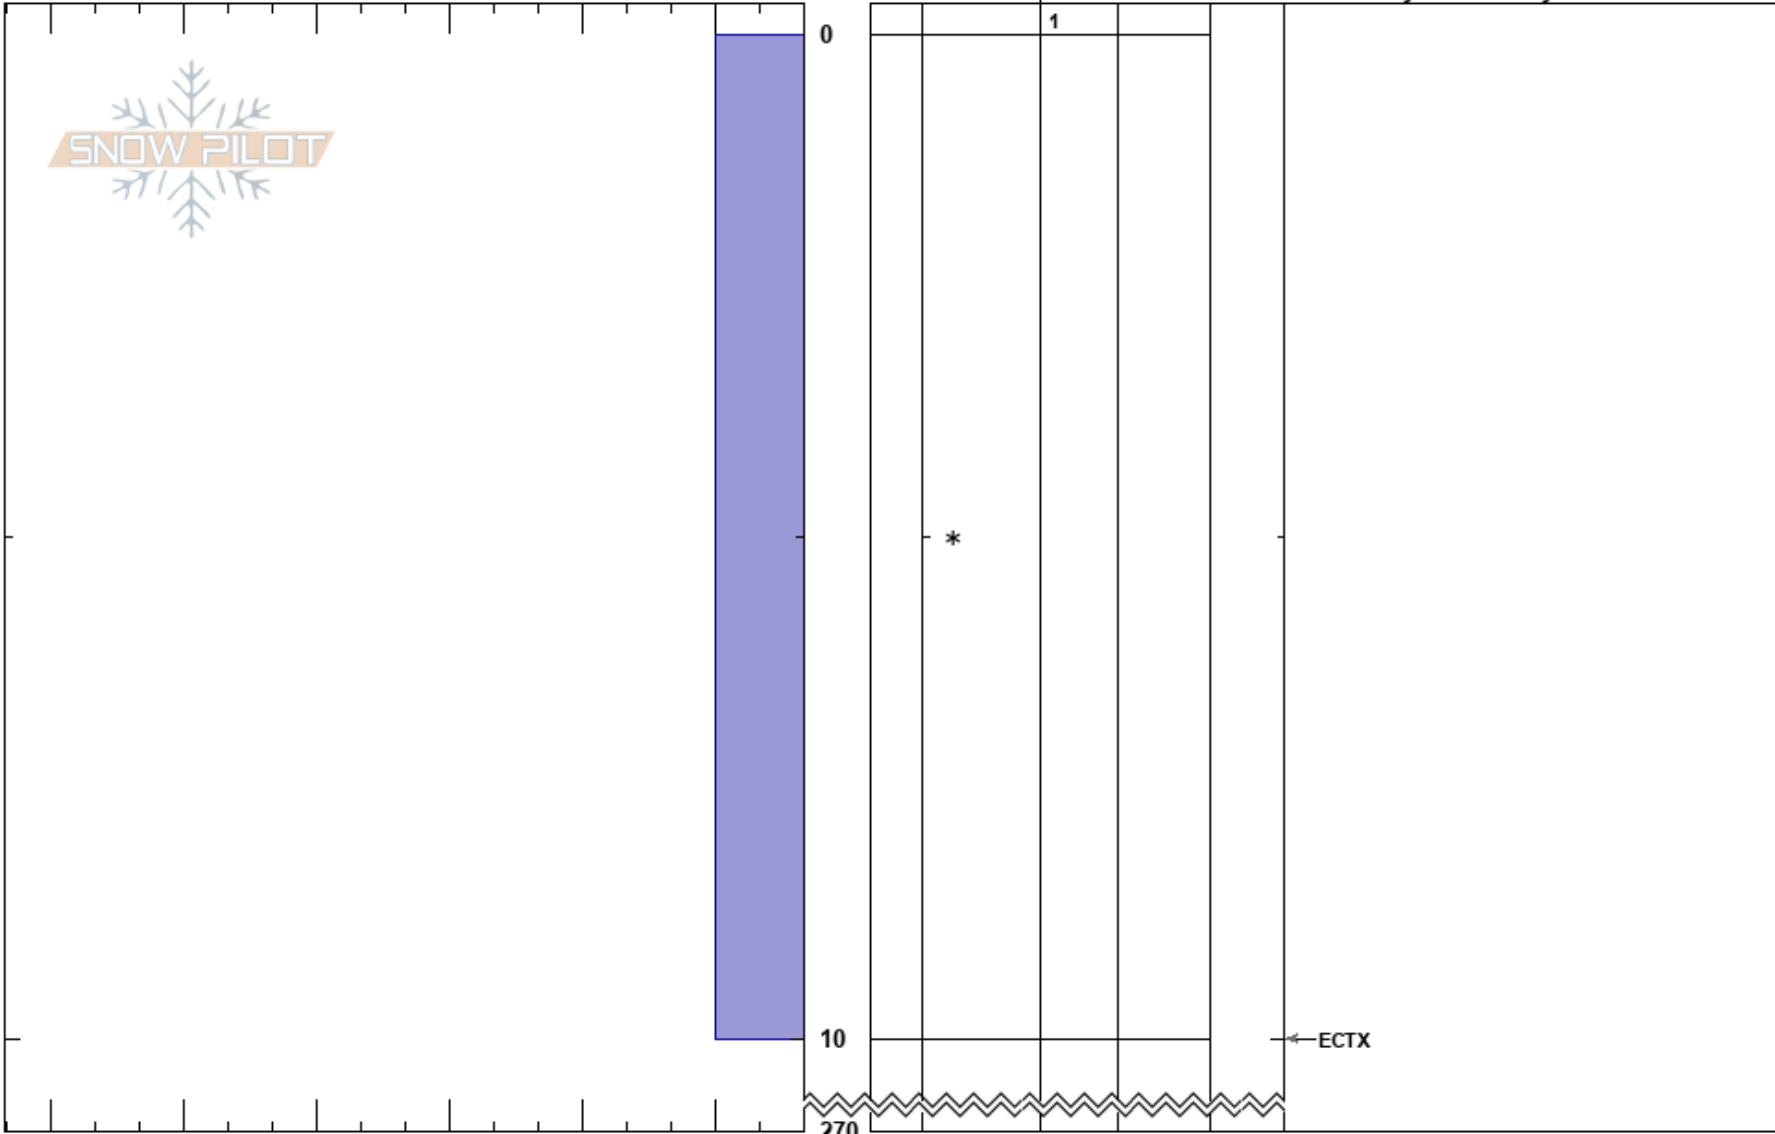

Strawberry fields
Myoko mountains
Japan
Elevation: 1600 m
Aspect: S
Specifics:

Shea Hickman
21/02/2025 - 14:00
Co-ord:
Slope Angle: 30°
Wind Loading: no

Stability:
Air Temperature: -5°C
Sky Cover: SCT
Precipitation: NO
Wind: Calm

HS:270

Layer Notes:

Notes: