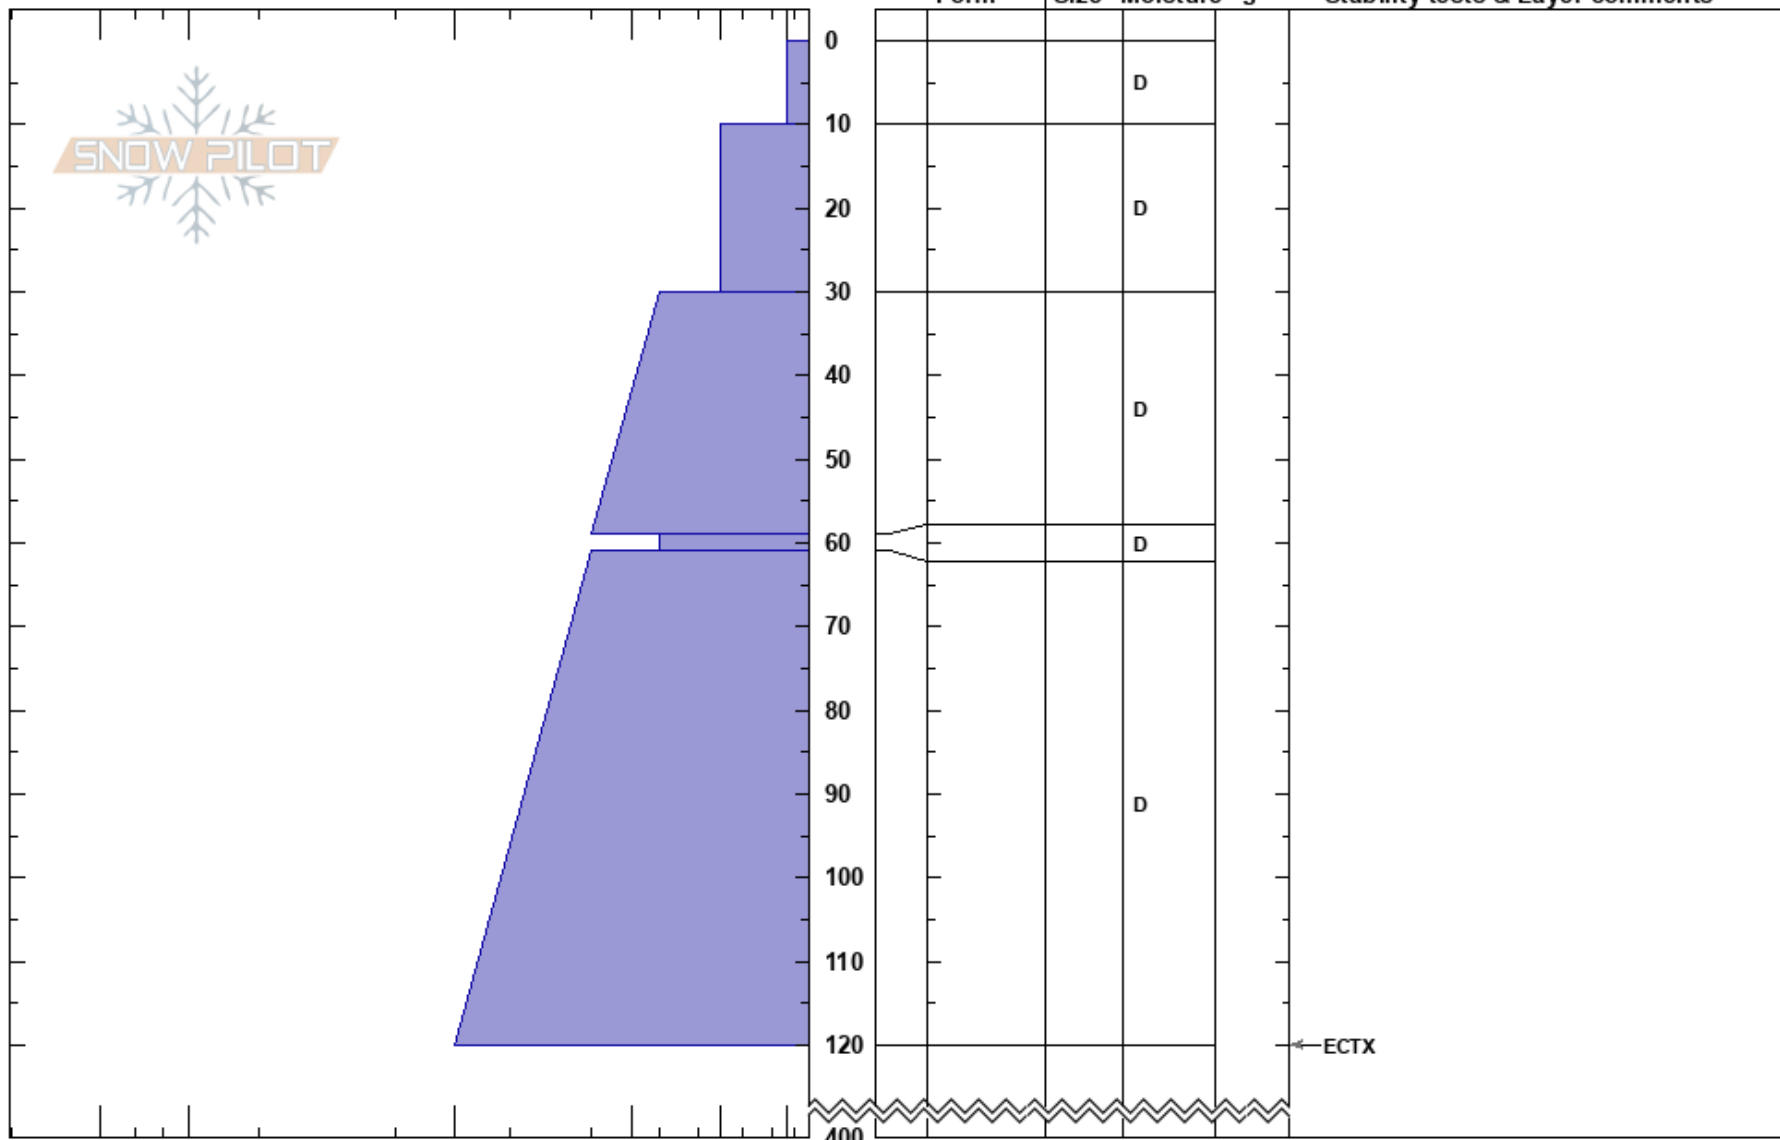

Shrader Basin
 Chugach Range
 AK
 Elevation: 6600 ft
 Aspect: W
 Specifics: We skied slope

Michael Barney
 02/20/2025 - 1:10pm
 Co-ord: 61.31457N, -146.08714W
 Slope Angle: 38°
 Wind Loading:

Stability: **HS:400**
 Air Temperature: **PF:20** 59-61cm:Problematic layer
 Sky Cover: BKN
 Precipitation: NO
 Wind: Calm
 PS: 10