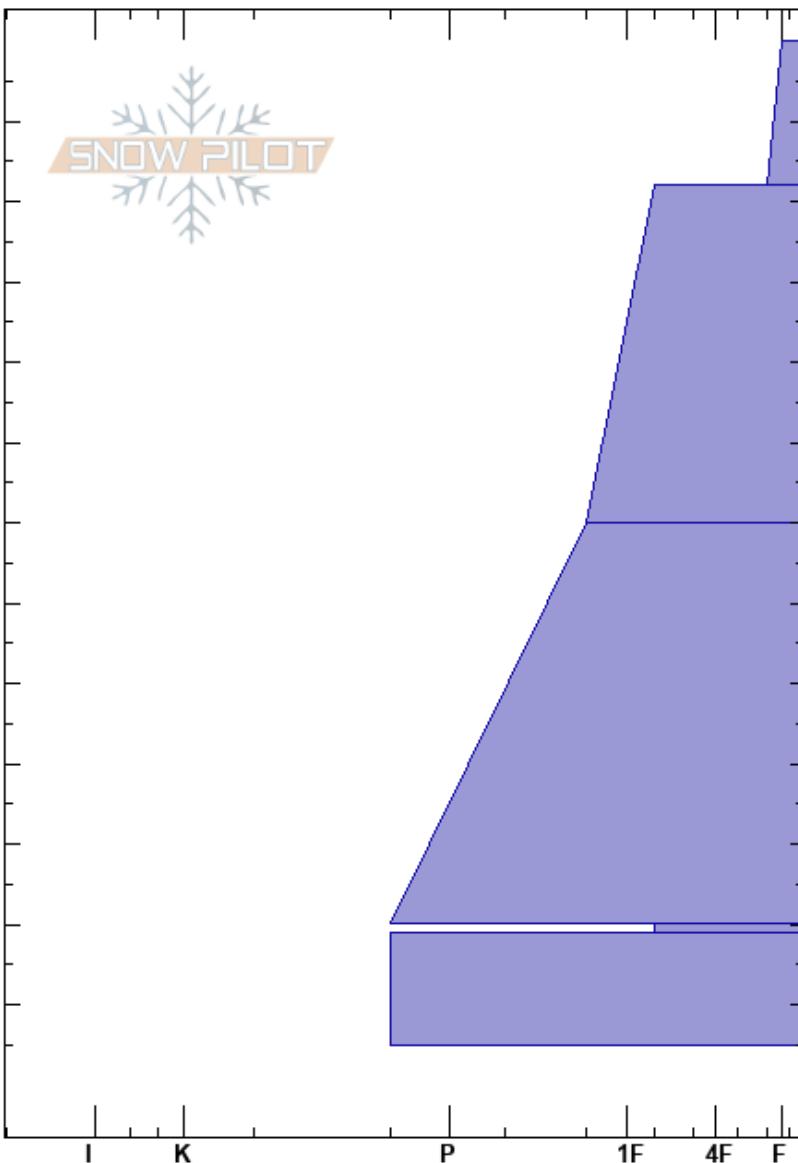

Hog Pipe
 Chugach Range
 AK
 Elevation: 5990 ft
 Aspect: NE
 Specifics: We skied slope

Michael Barney
 02/20/2025 - 11:03am
 Co-ord: 61.09148N, -145.98018W
 Slope Angle: 34°
 Wind Loading:

Stability: **HS:400**
 Air Temperature: **PF:35** 110-111cm:Problematic layer
 Sky Cover: FEW **PS:25**
 Precipitation: NO
 Wind: NE Light Breeze

Height (m)	Crystal		Moisture	ρ kg/m ³	Stability tests & Layer comments
	Form	Size			
0	/	2			
10	/	2-3	D		
20					
30					
40	/ (•)	3(3)	D		
50					
60					
70					
80	•		D		
90					
100					
110	⊖	2-3	D		
120	•		D		
125					← ECTX
400					