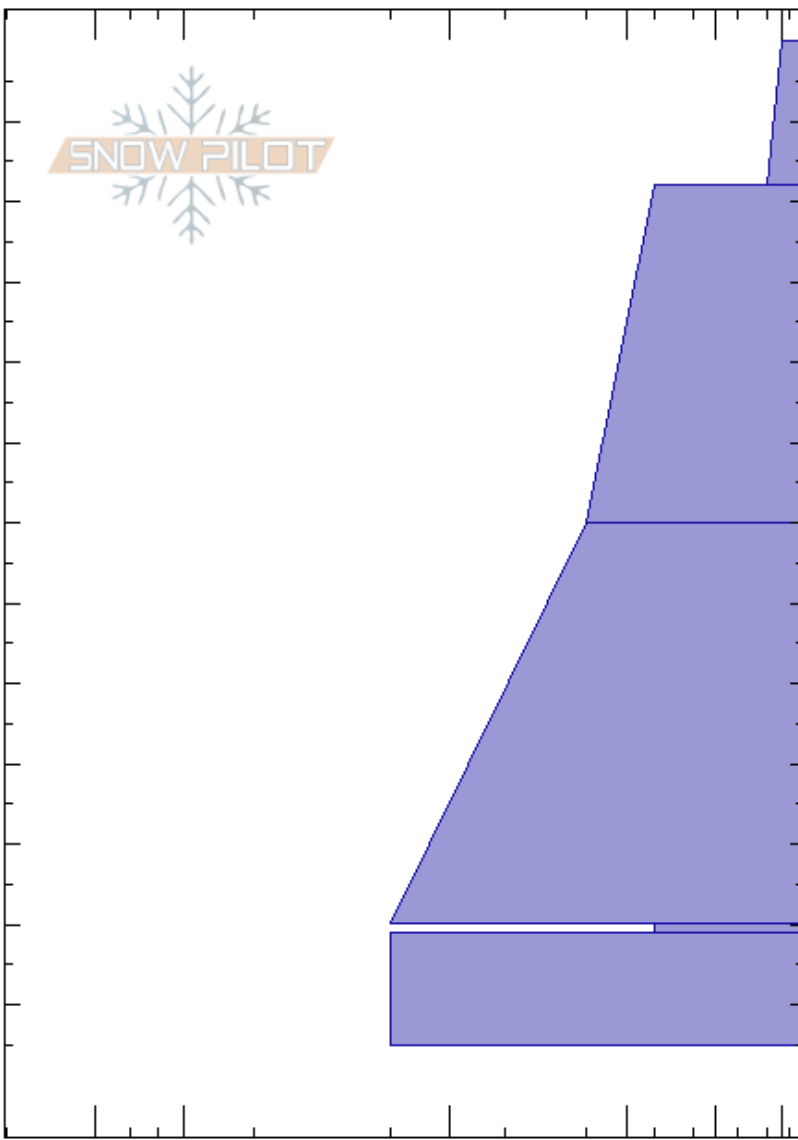

Hog Pipe
 Chugach Range
 AK
 Elevation: 5990 ft
 Aspect: NE
 Specifics: We skied slope

Michael Barney
 02/20/2025 - 11:03am
 Co-ord: 61.09148N, -145.98018W
 Slope Angle: 34°
 Wind Loading:

Stability: **HS:400**
 Air Temperature: **PF:35** 110-111cm:Problematic layer
 Sky Cover: FEW **PS:25**
 Precipitation: NO
 Wind: NE Light Breeze

Height (m)	Crystal		Moisture	ρ kg/m ³	Stability tests & Layer comments
	Form	Size			
0	/	2			
10	/	2-3	D		
20					
30					
40	/ (•)	3(3)	D		
50					
60					
70					
80	•		D		
90					
100					
110	⊖	2-3	D		
120	•		D		
125					← ECTX
400					