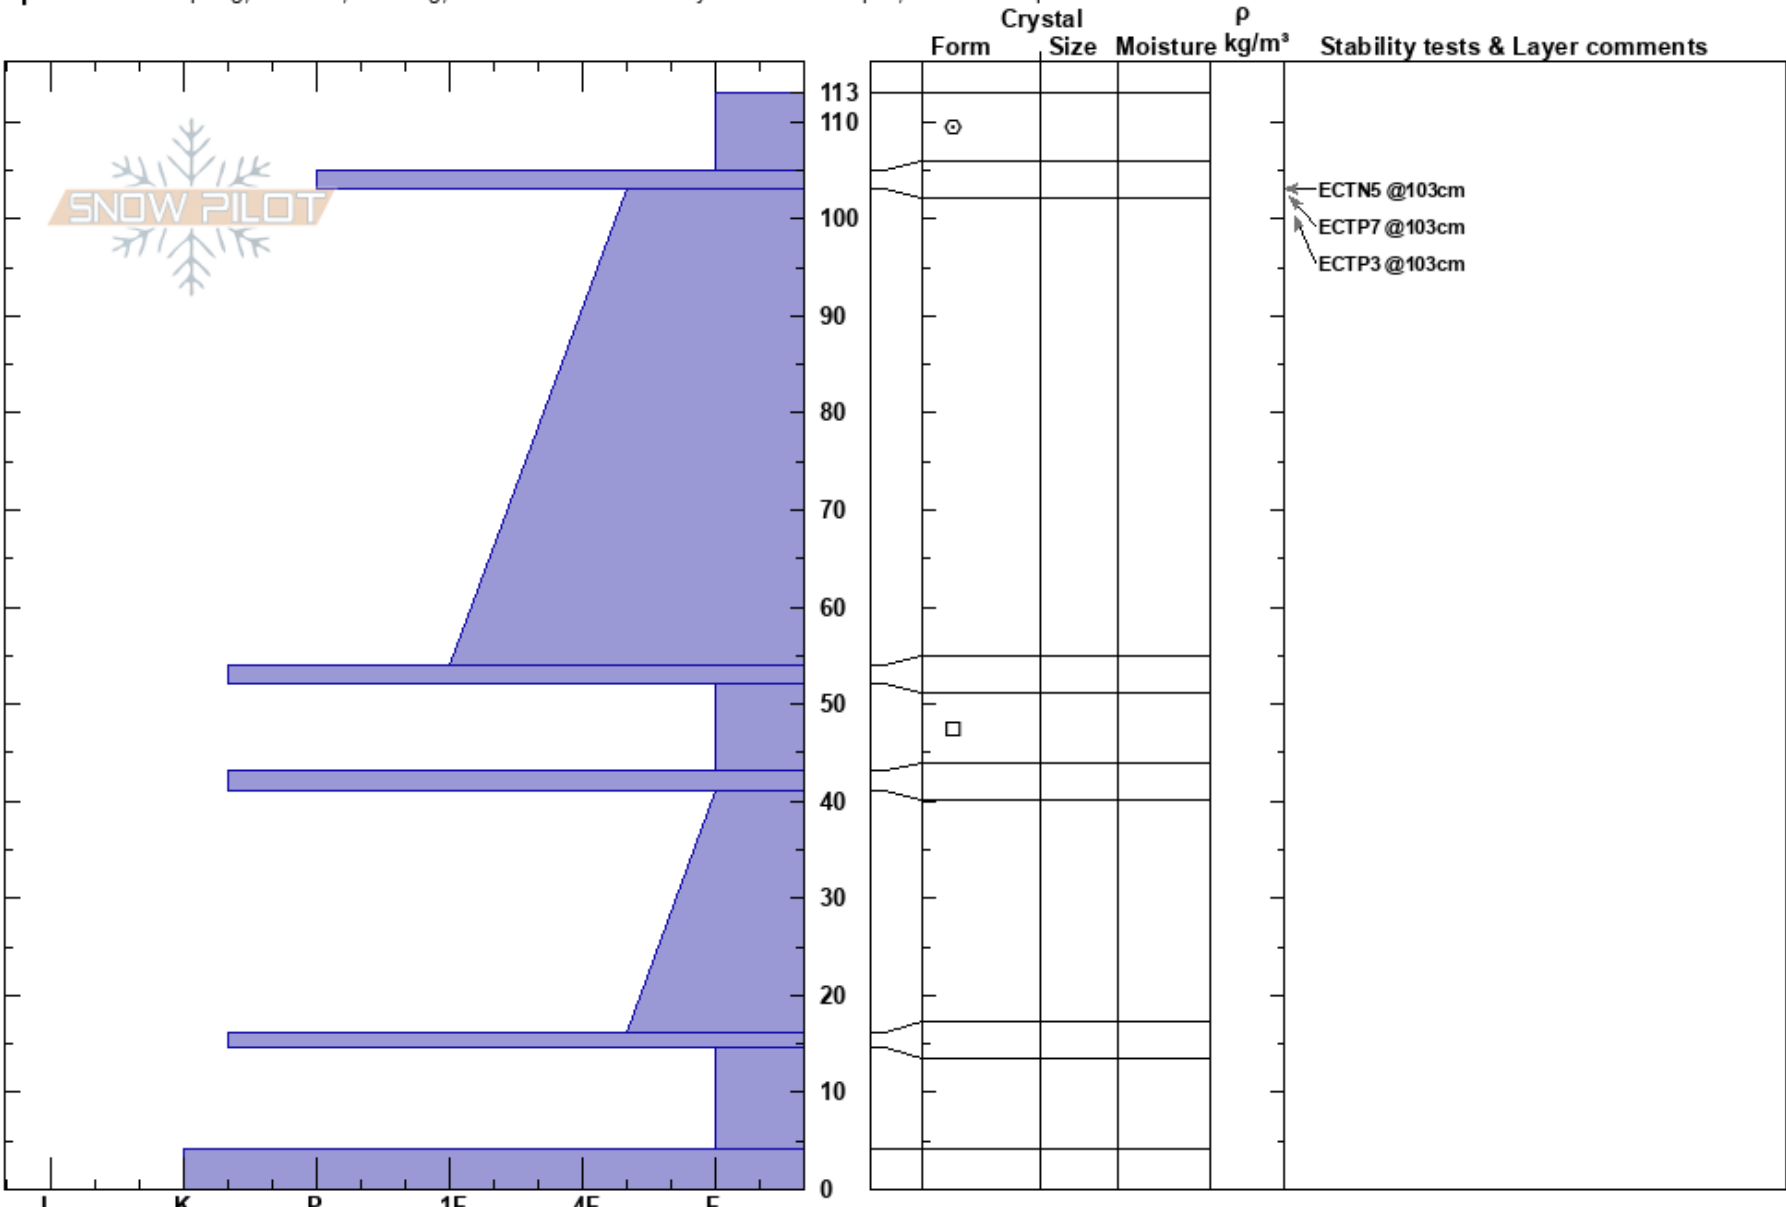

Waas NE Shoulder
 La Sal Mountains
 UT
 Elevation: 11100 ft
 Aspect: E

Ryan Huels
 02/20/2025 - 10:30am
 Co-ord: 38.54562N, -109.22032W
 Slope Angle: 25°
 Wind Loading: yes

Stability: Fair
 Air Temperature: 20°F
 Sky Cover: OVC
 Precipitation: S1
 Wind: W Moderate

HS:113
 PF:12
 PS:8
 105-103cm:Problematic layer

Specifics: Collapsing, localized; Cracking; Recent avalanche activity on different slopes; We skied slope

Notes: