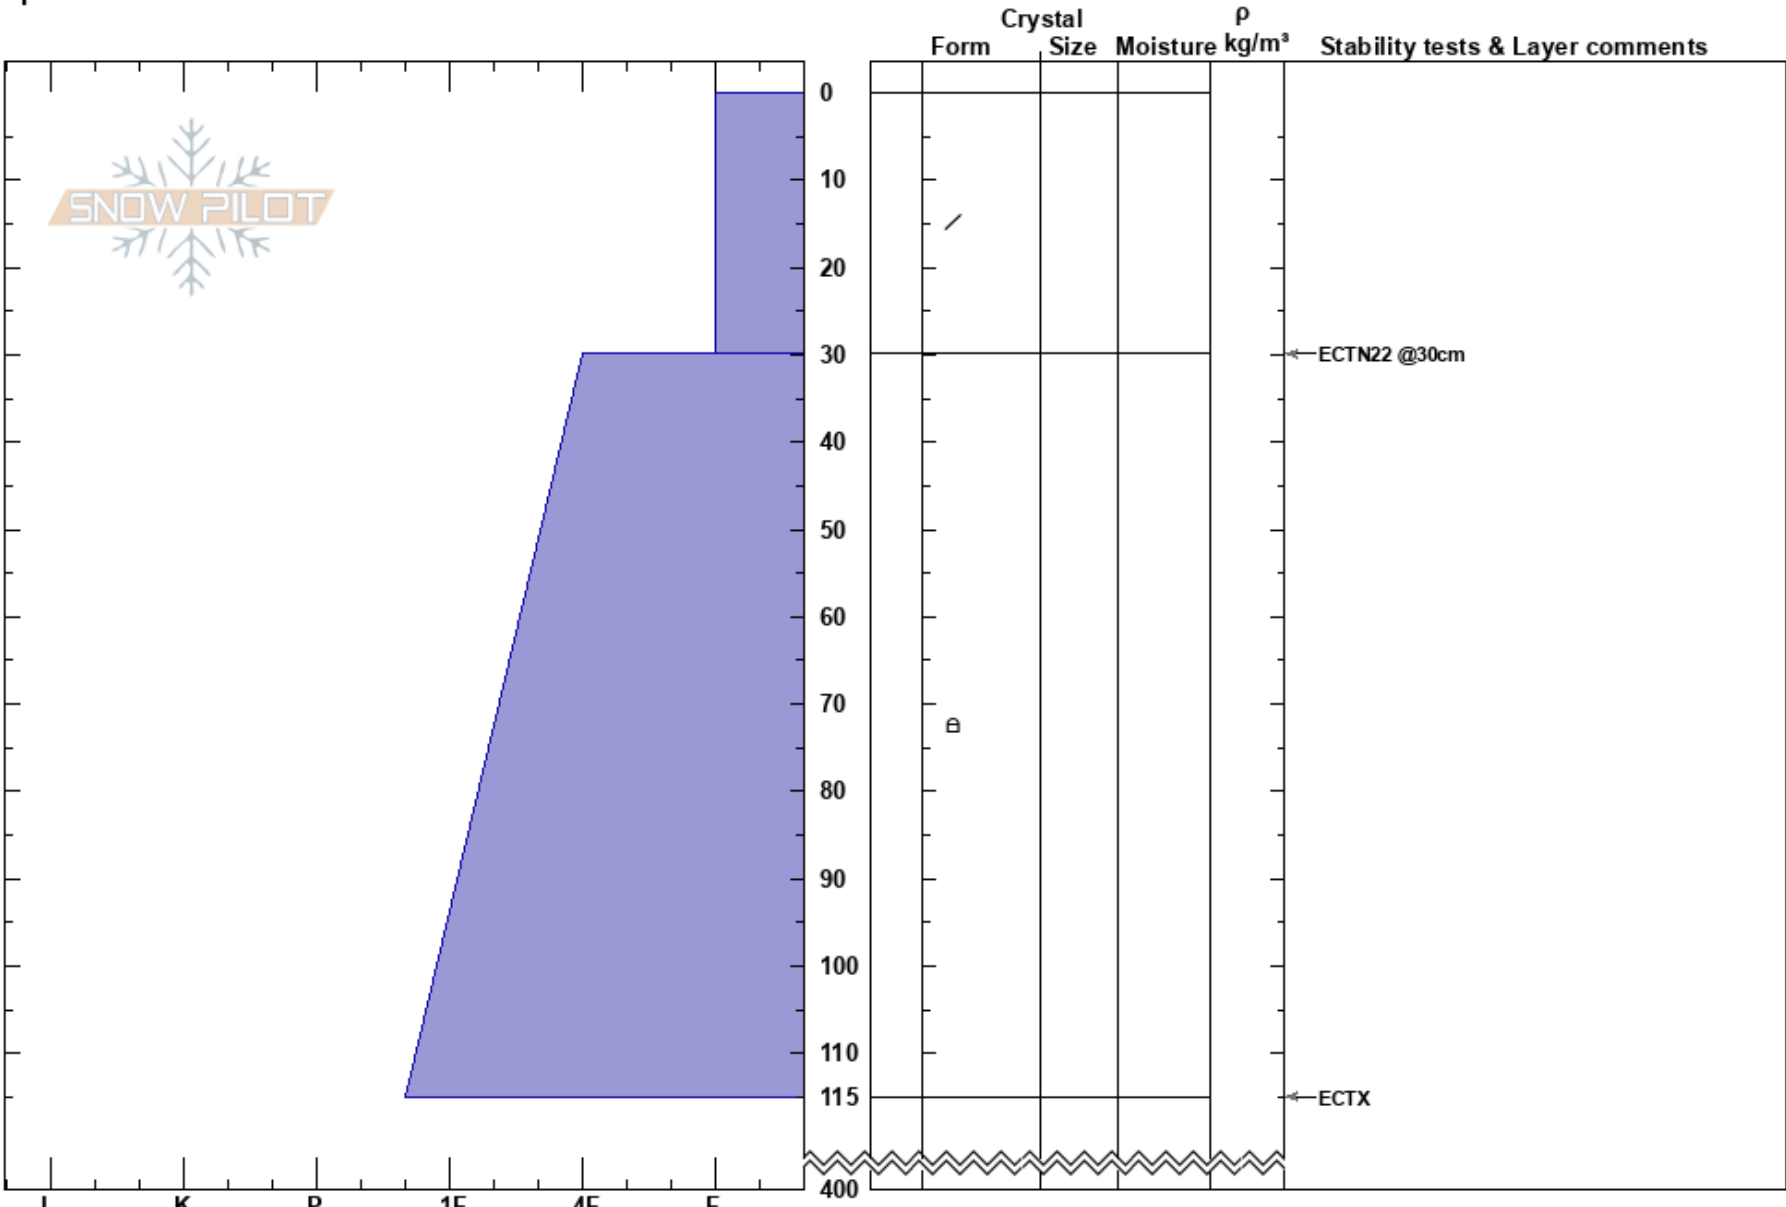

White Castle
 Chugach Range
 AK
 Elevation: 4000 ft
 Aspect: SW
 Specifics:

Brady Deal
 02/20/2025 - 1:00pm
 Co-ord: 61.00728N, -148.73566W
 Slope Angle: 18°
 Wind Loading: no

Stability:
 Air Temperature:
 Sky Cover: CLR
 Precipitation: NO
 Wind: N Light Breeze

HS:400
 PF:40 30-115cm:Problematic layer
 PS:25

Notes: