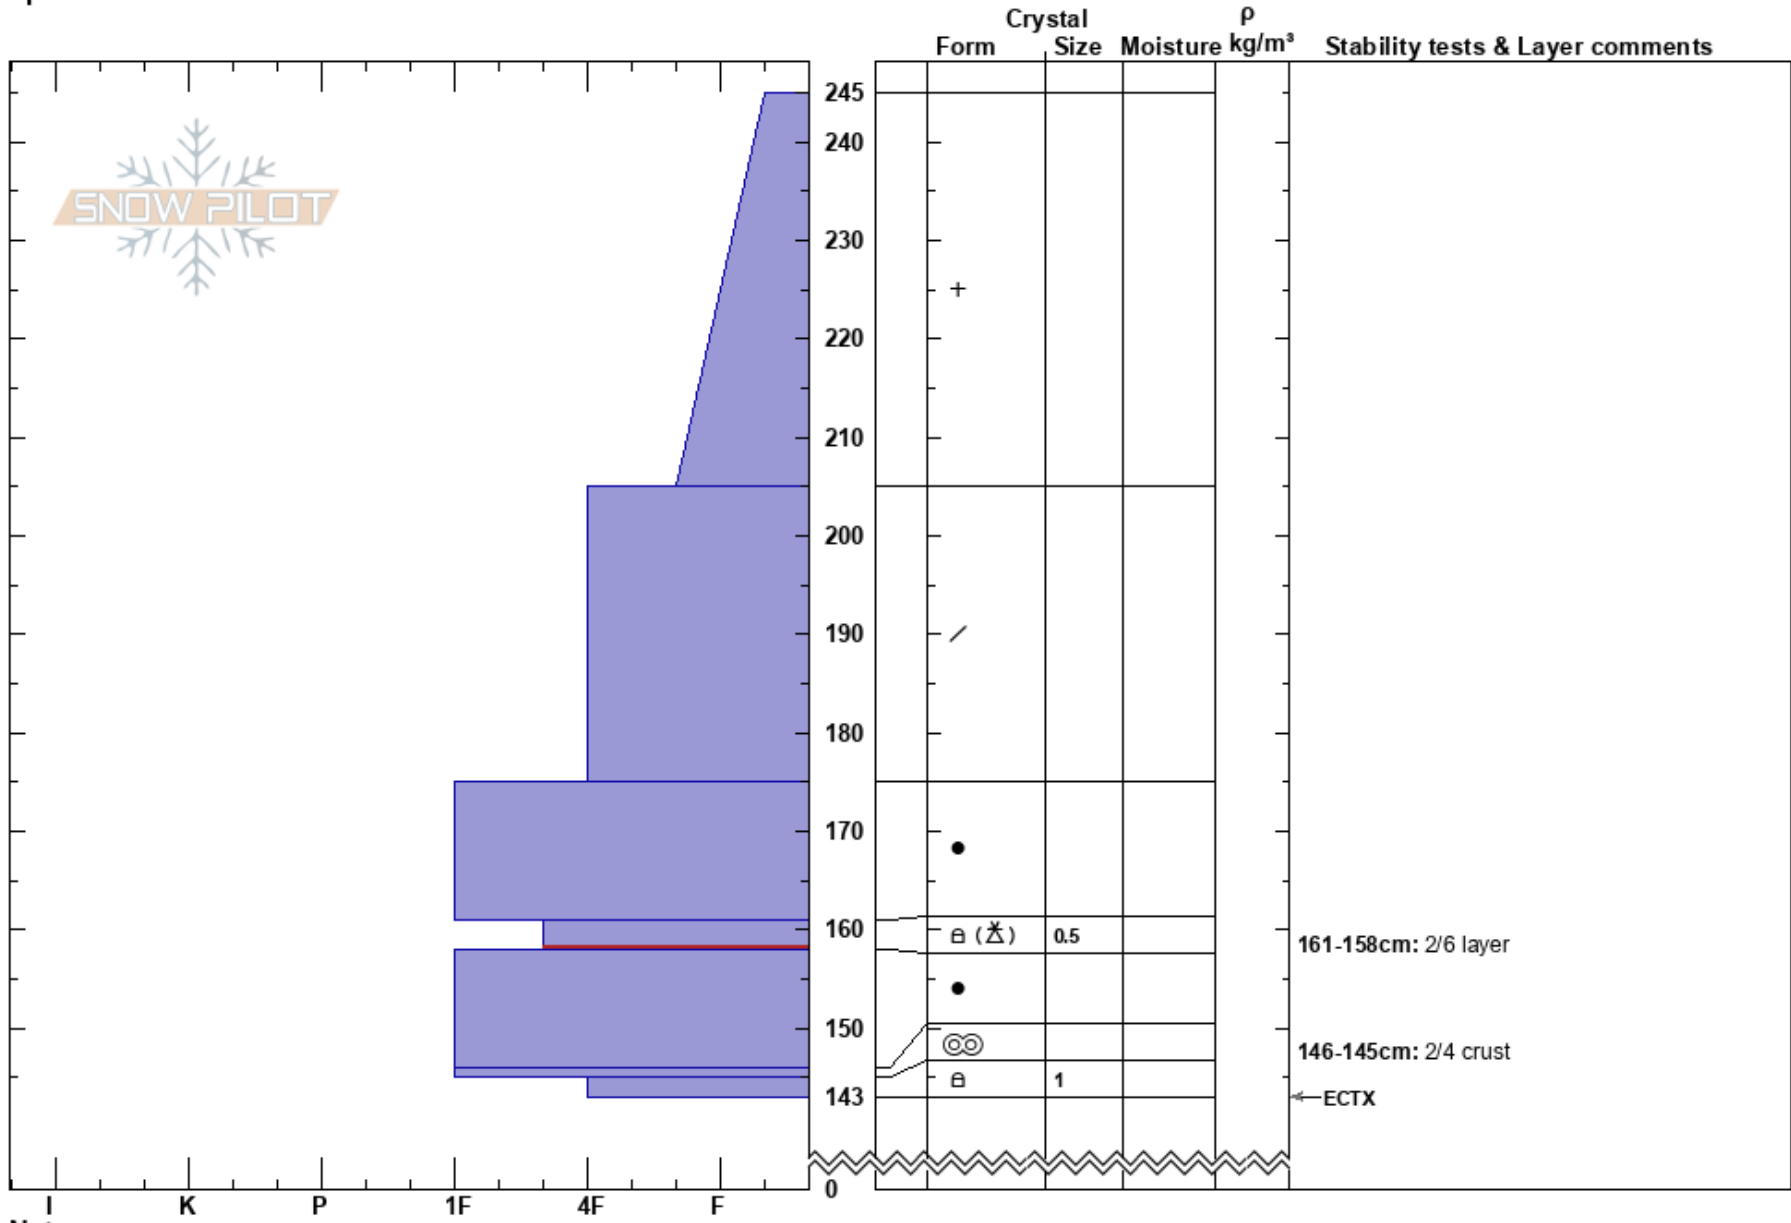

Willow Creek NE
 Salt River Range
 WY
Elevation: 8200 ft
Aspect: NE
Specifics:

Alex Drinkard
 02/20/2025 - 1:30pm
Co-ord: 42.79879N, -110.82456W
Slope Angle: 32°
Wind Loading: no

Stability:
Air Temperature: **HS:**245
Sky Cover: BKN **PF:**70 **Layer Notes:**
Precipitation: NO **PS:** 35 **161-158cm:** 2/6 layer
Wind: NW Light Breeze **146-145cm:** 2/4 crust

Notes: Investigated the persistent weak layers buried Feb 6th