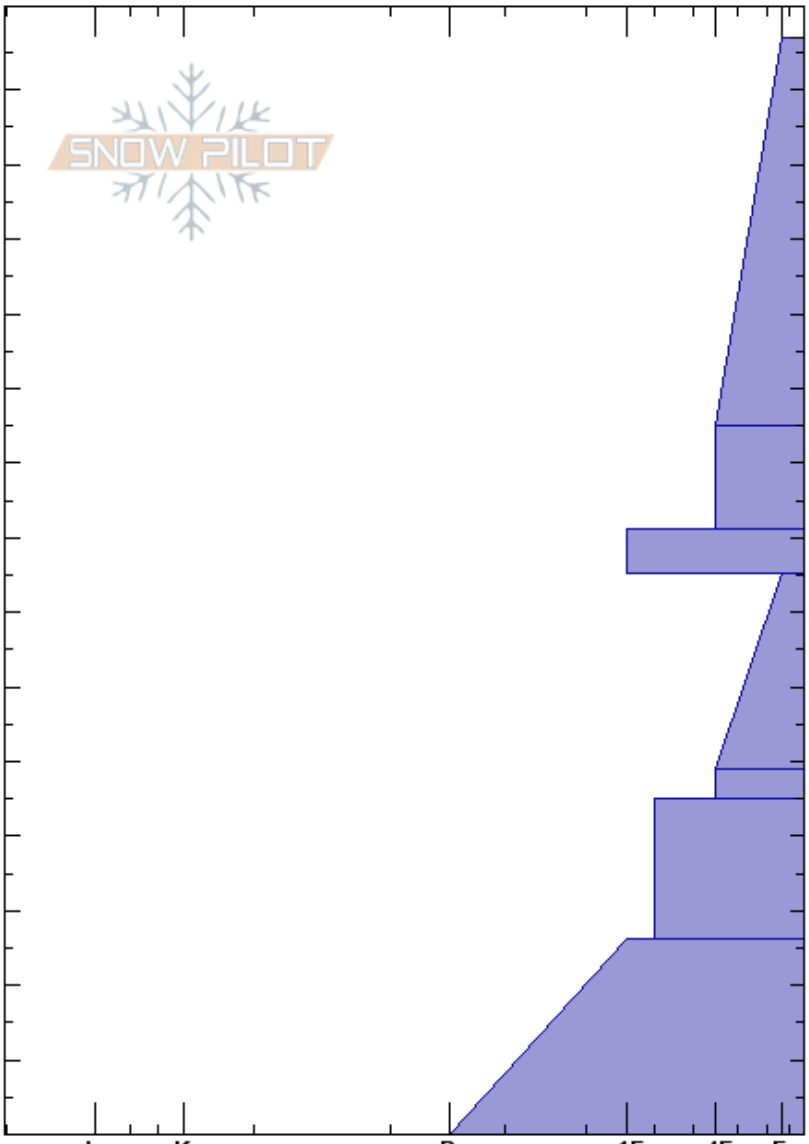

Powder Park
 Wasatch Range
 UT
 Elevation: 8400 ft
 Aspect: 287°
 Specifics:

Quinn Graves
 02/20/2025 - 1:30pm
 Co-ord: 40.65861N, -111.62667W
 Slope Angle: 30°
 Wind Loading: no

Stability:
 Air Temperature:
 Sky Cover: OVC
 Precipitation: S-1
 Wind: Calm

HS:147

Layer Notes:

Crystal Form	Crystal Size	Moisture	ρ kg/m ³	Stability tests & Layer comments
+				
				← CT19 @125cm ← ECTN13 @125cm
⊙⊙				← CT29 @75cm
⊙⊙				
⊖	1-3			
⊖		M		

Notes: