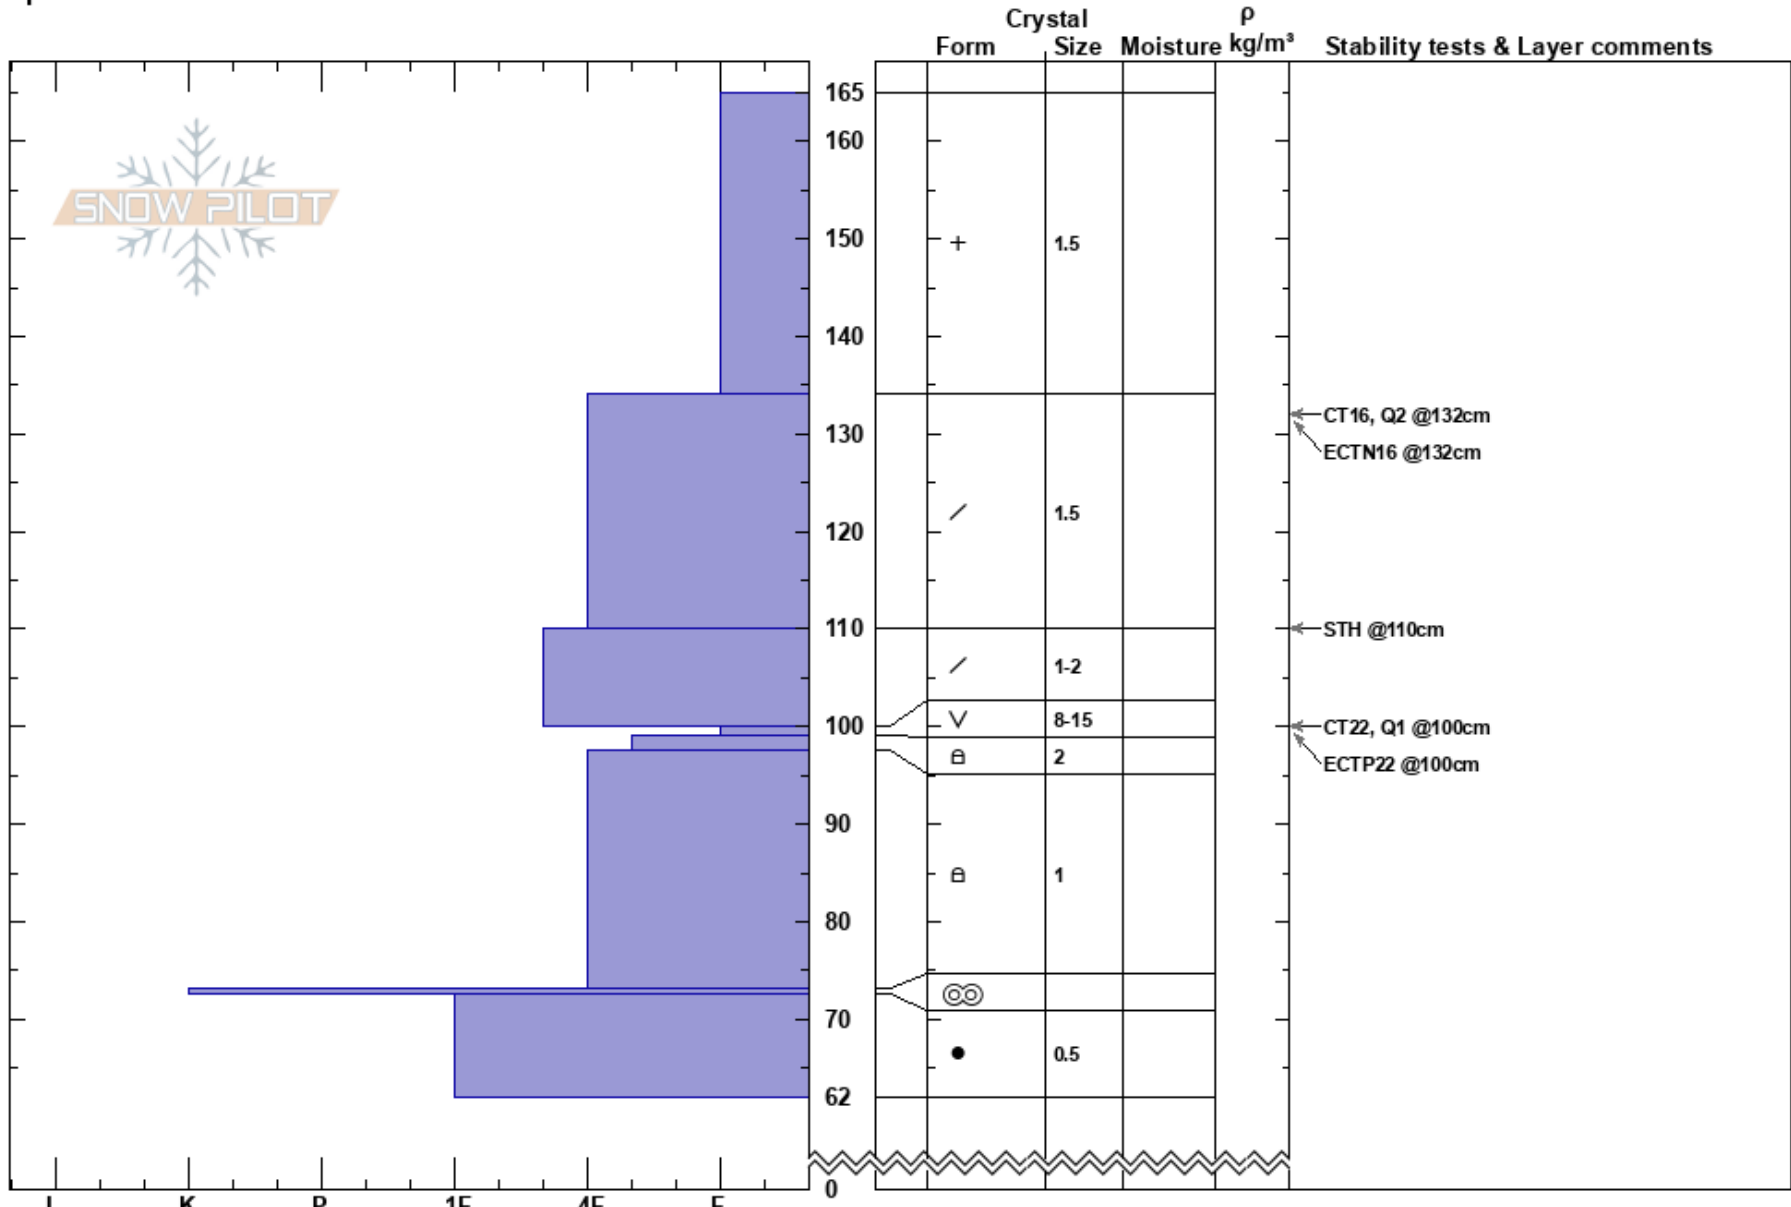

Devils Creek
 Selkirk Mtns
 ID
 Elevation: 6050 ft
 Aspect: W
 Specifics:

Sage Guerber
 02/19/2025 - 10:05am
 Co-ord: 48.36647N, -116.65122W
 Slope Angle: 17°
 Wind Loading: no

Stability:
 Air Temperature:
 Sky Cover: OVC
 Precipitation: NO
 Wind: E Light Breeze

HS:165
 Layer Notes:
 100-99cm: Problematic layer

Notes: