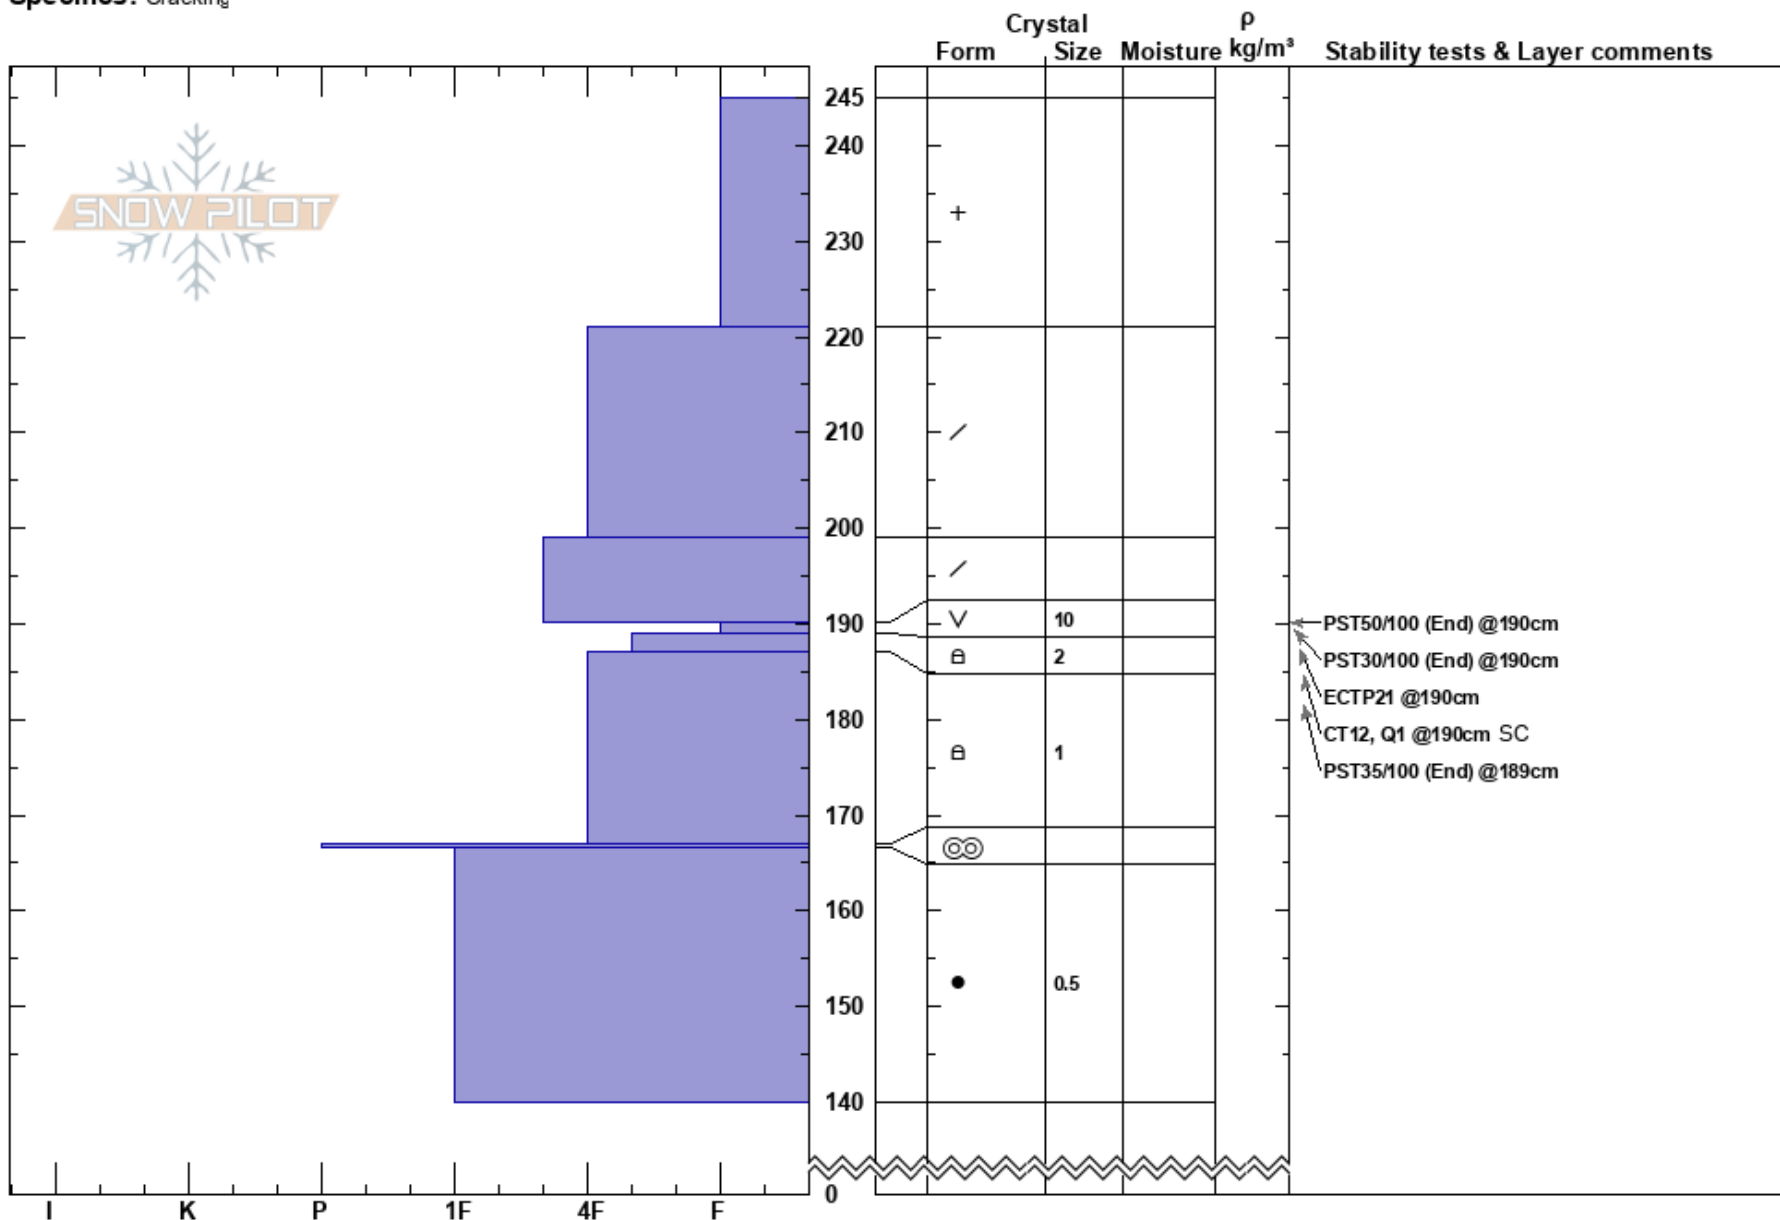

Uleda
 Selkirk Mtns
 ID
 Elevation: 5950 ft
 Aspect: N
 Specifics: Cracking

Sage Guerber
 02/20/2025 - 12:00pm
 Co-ord: 48.36438N, -116.67356W
 Slope Angle: 27°
 Wind Loading: no

Stability: **HS:245**
 Air Temperature: 190-189cm:Problematic layer
 Sky Cover: X
 Precipitation: S-1
 Wind: Calm

Notes: Isolated cracking on ridge lines