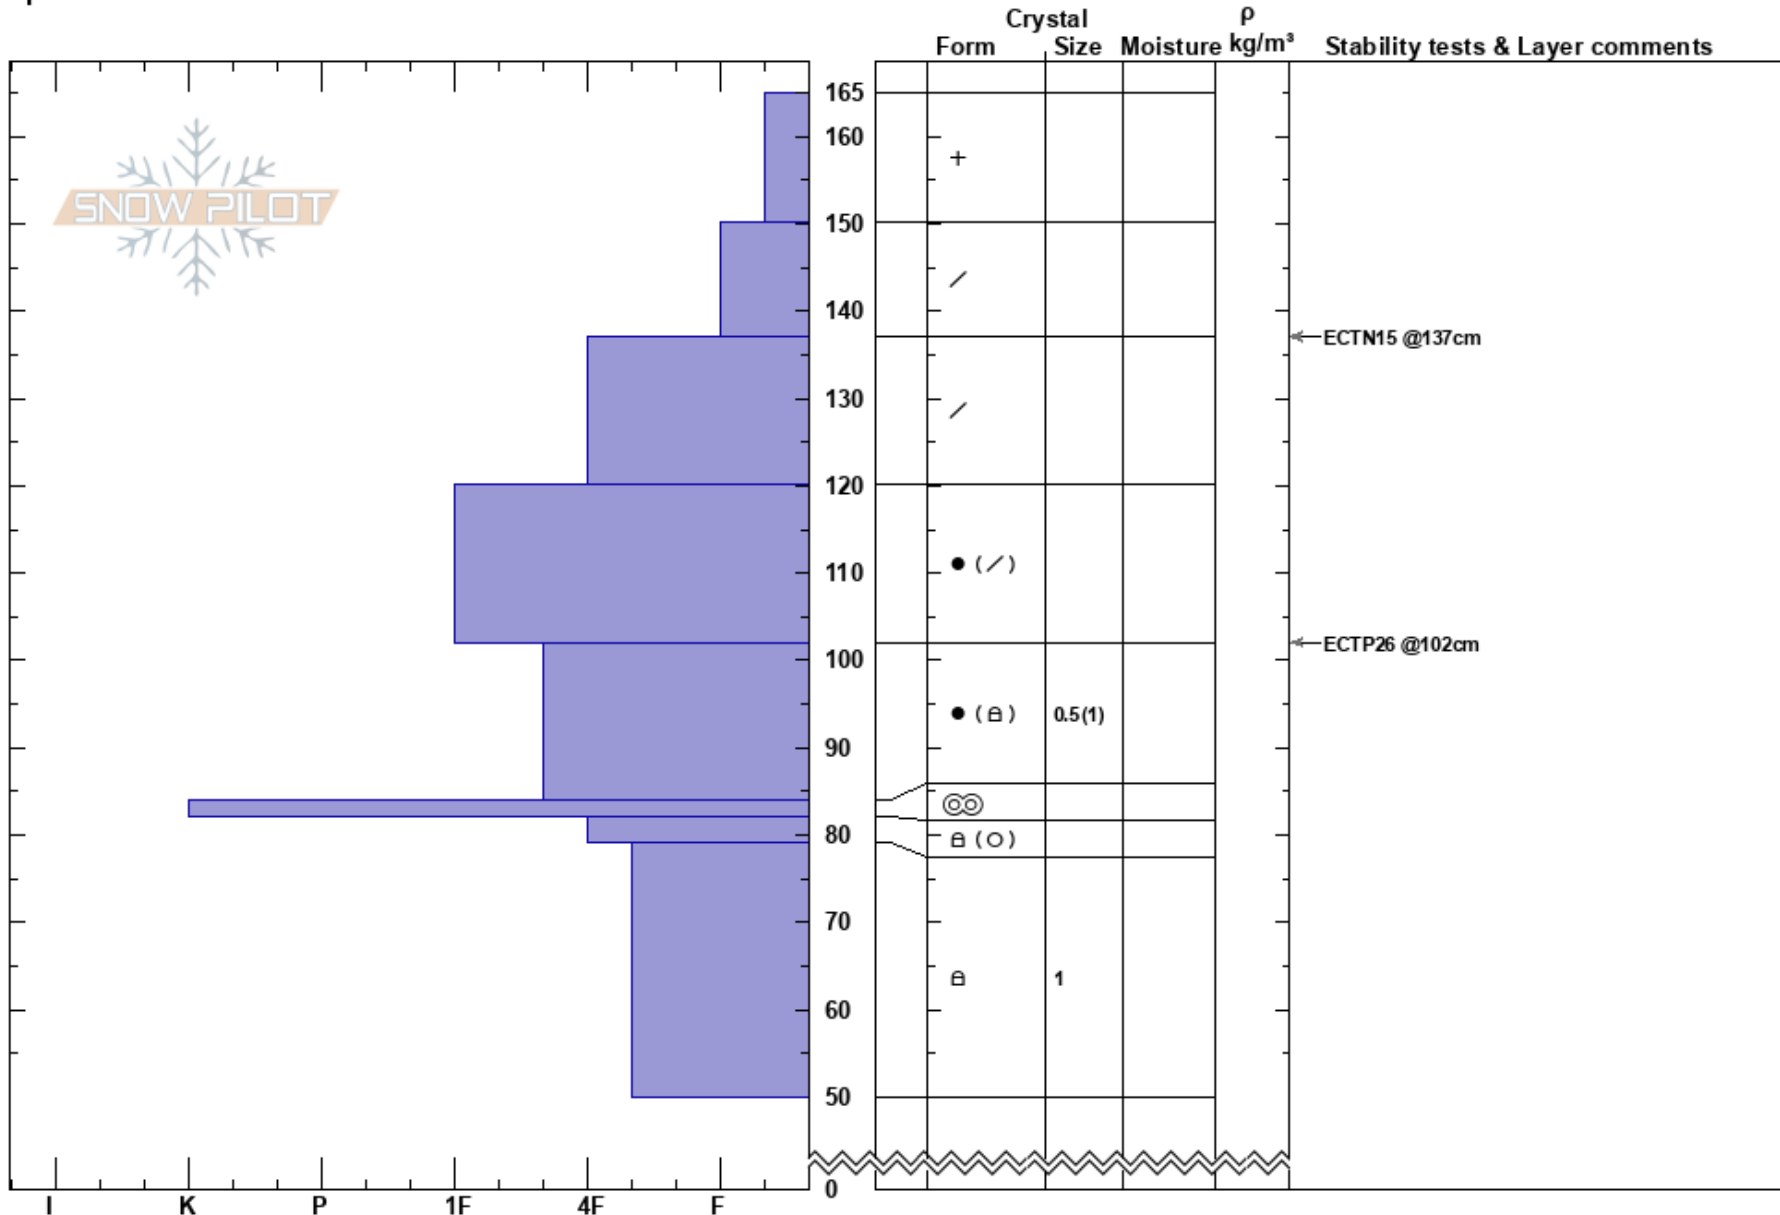

Duchesne Ridge Bum
 Uinta Range
 UT
 Elevation: 9160 ft
 Aspect: E
 Specifics:

Joseph Manship
 02/20/2025 - 11:00am
 Co-ord:
 Slope Angle: 22°
 Wind Loading: no

Stability:
 Air Temperature:
 Sky Cover: OVC
 Precipitation: S1
 Wind: Calm

HS:165
 Layer Notes:
 79-50cm:Problematic layer

Notes: