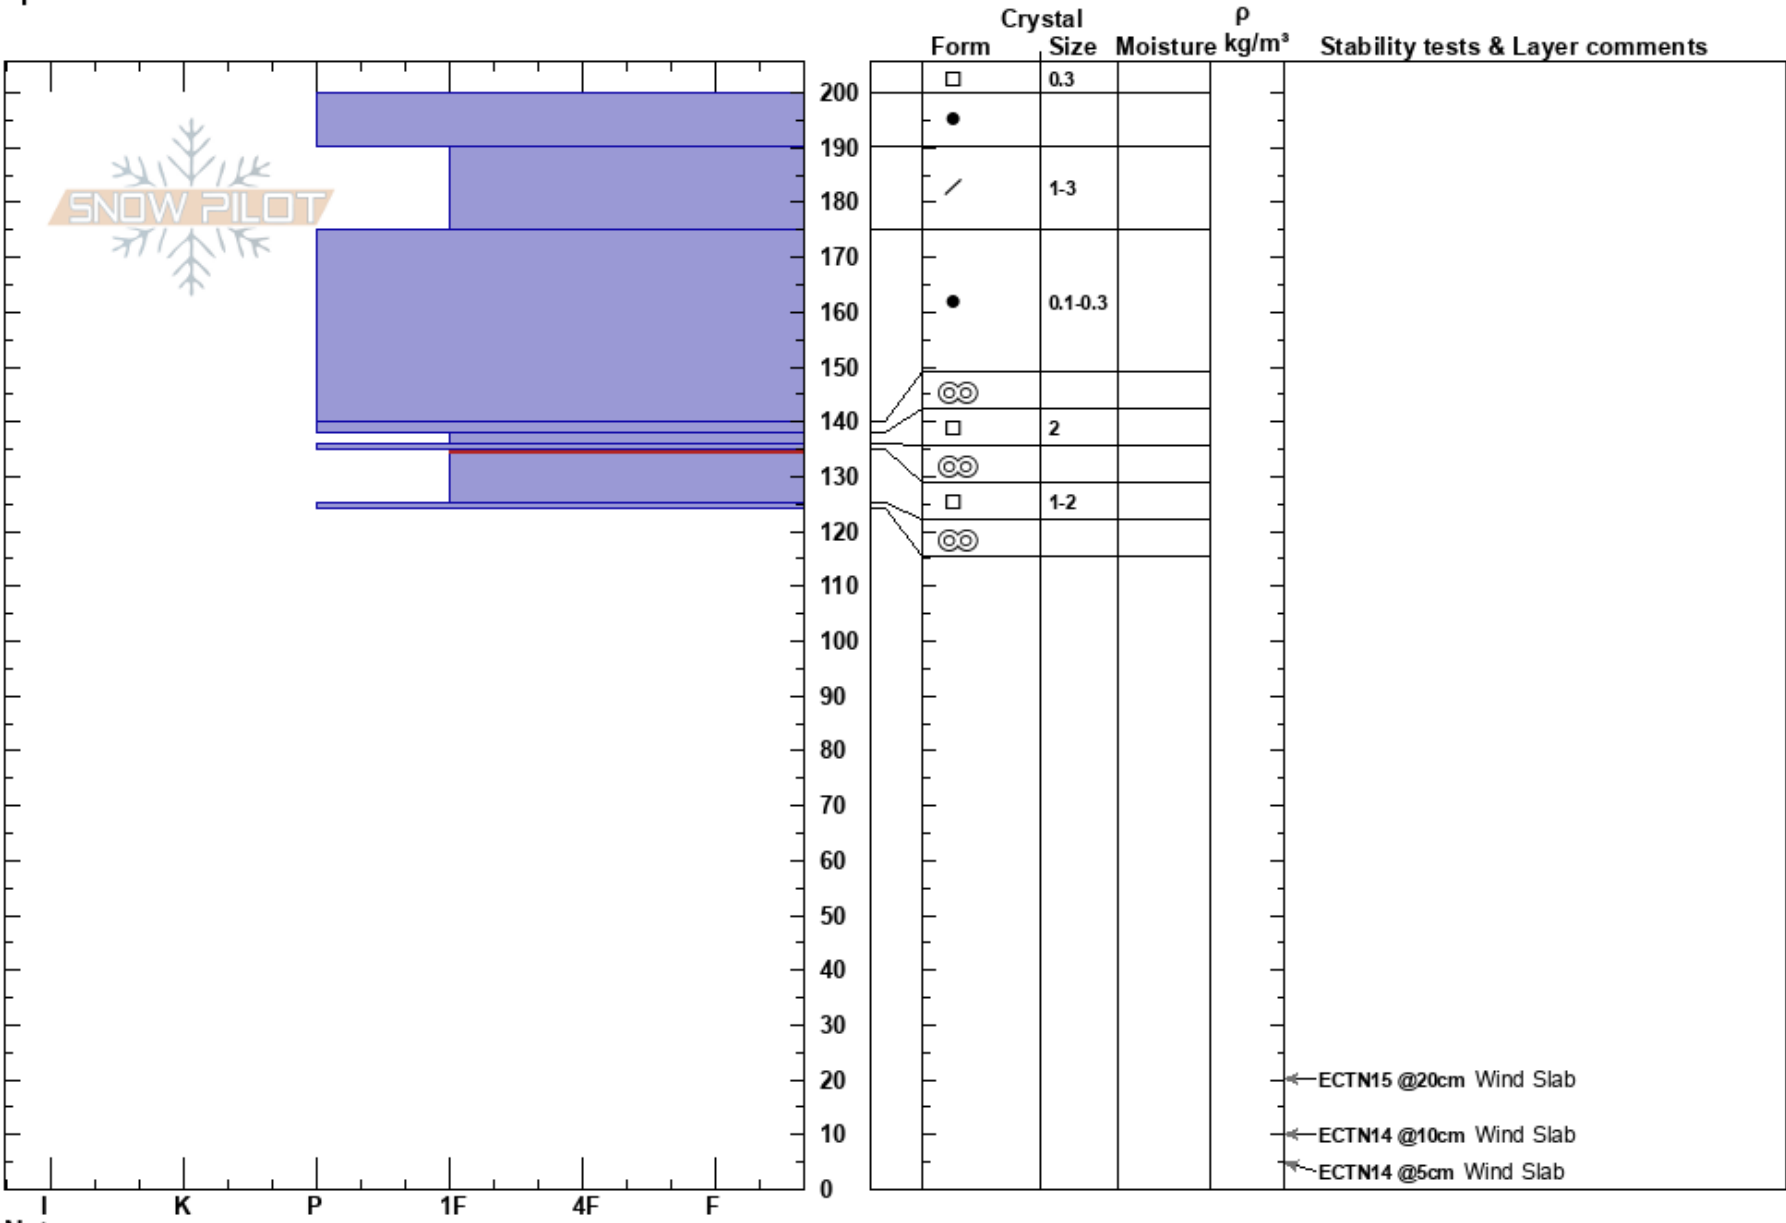

PNH: Morning Wood  
 Chugach Range  
 AK  
 Elevation: 4100 ft  
 Aspect: N  
 Specifics:

Dakota Schlag  
 02/20/2025 - 10:19am  
 Co-ord:  
 Slope Angle: 38°  
 Wind Loading: no

Stability:  
 Air Temperature:  
 Sky Cover: CLR  
 Precipitation: NO  
 Wind: Calm

Layer Notes:  
 135-125cm: Problematic layer

← ECTN15 @20cm Wind Slab  
 ← ECTN14 @10cm Wind Slab  
 ← ECTN14 @5cm Wind Slab

Notes: I K P 1F 4F F