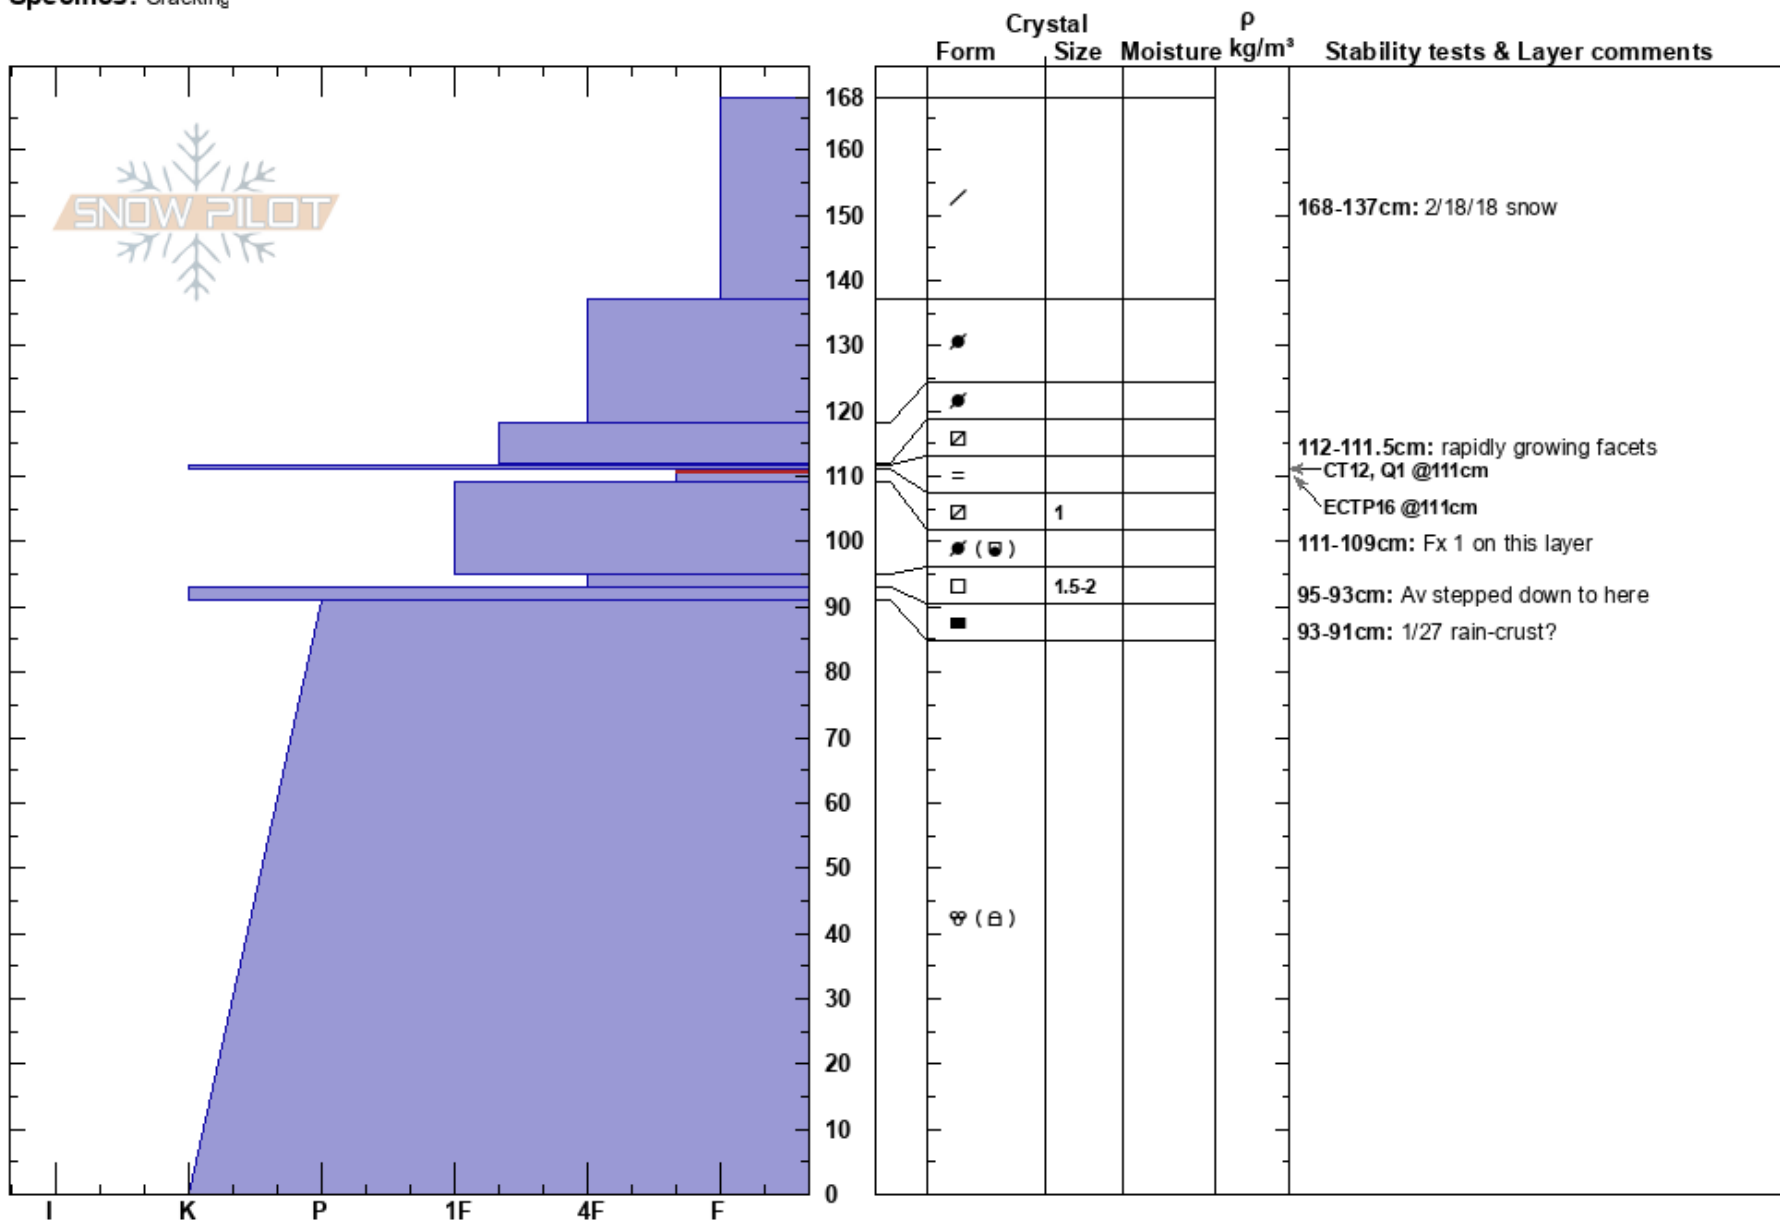

Hidden Lake Avalanche  
 Bear River  
 ID  
**Elevation:** 8980 ft  
**Aspect:** E  
**Specifics:** Cracking

to by weed  
 02/20/2018 - 2:30pm  
**Co-ord:** 42.02568N, -111.57407W  
**Slope Angle:** 39°  
**Wind Loading:** previous

**Stability:**  
**Air Temperature:** 7°F  
**Sky Cover:** SCT  
**Precipitation:** NO  
**Wind:** W Light Breeze

**HS:** 168  
**PS:** 30  
**Layer Notes:**  
 168-137cm: 2/18/18 snow  
 112-111.5cm: rapidly growing facets  
 111-109cm: Fx 1 on this layer  
 111-109cm: Problematic layer  
 95-93cm: Av stepped down to here  
 [More Layer Comments below]

**Notes:** Crown profile of 2/19 remote triggered avalanche. Triggered by riders quite a distance away and on the ridge above. . Additional Layer Comments: 91-93cm: 1/27 rain-crust?;