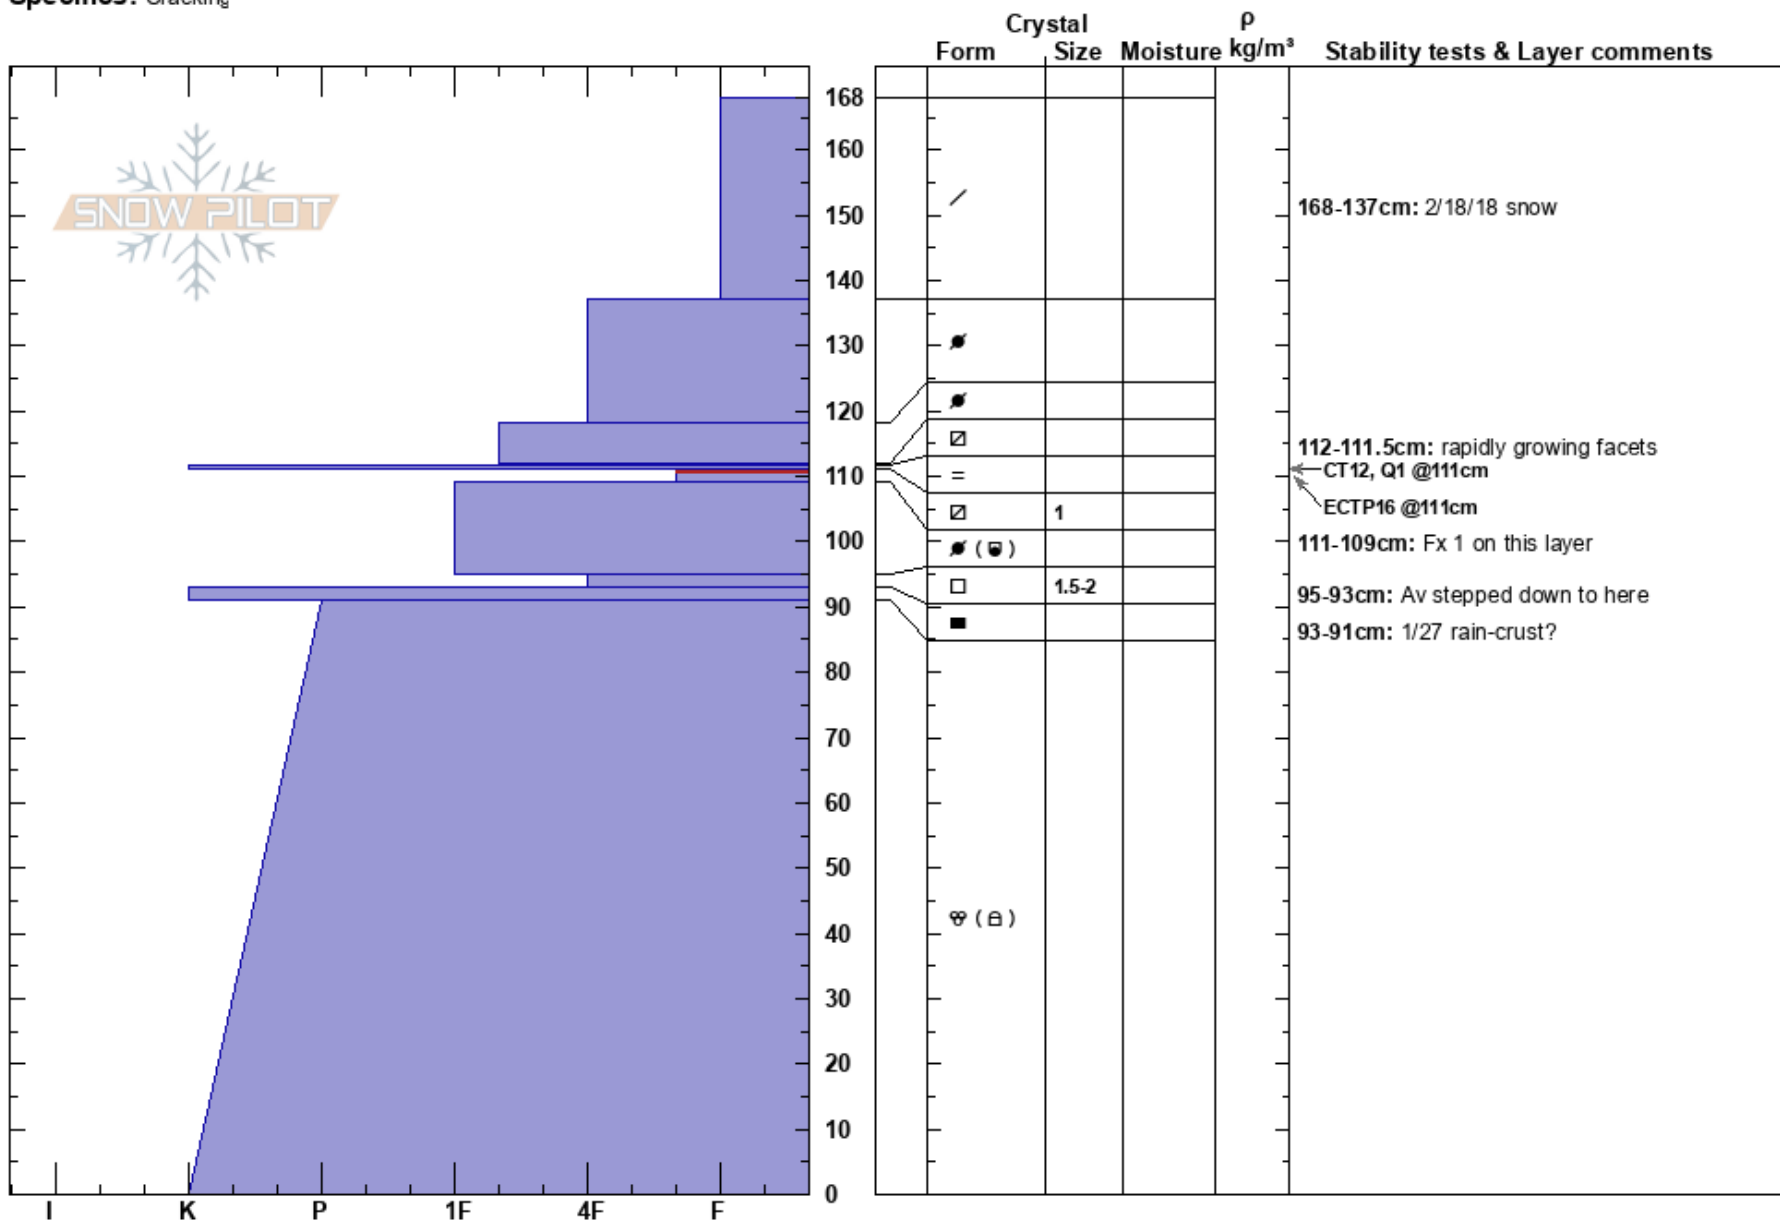

Hidden Lake Avalanche
 Bear River
 ID
Elevation: 8980 ft
Aspect: E
Specifics: Cracking

to by weed
 02/20/2018 - 2:30pm
Co-ord: 42.02568N, -111.57407W
Slope Angle: 39°
Wind Loading: previous

Stability:
Air Temperature: 7°F
Sky Cover: SCT
Precipitation: NO
Wind: W Light Breeze

HS: 168
PS: 30
Layer Notes:
 168-137cm: 2/18/18 snow
 112-111.5cm: rapidly growing facets
 111-109cm: Fx 1 on this layer
 111-109cm: Problematic layer
 95-93cm: Av stepped down to here
 [More Layer Comments below]

Notes: Crown profile of 2/19 remote triggered avalanche. Triggered by riders quite a distance away and on the ridge above. . Additional Layer Comments: 91-93cm: 1/27 rain-crust?;