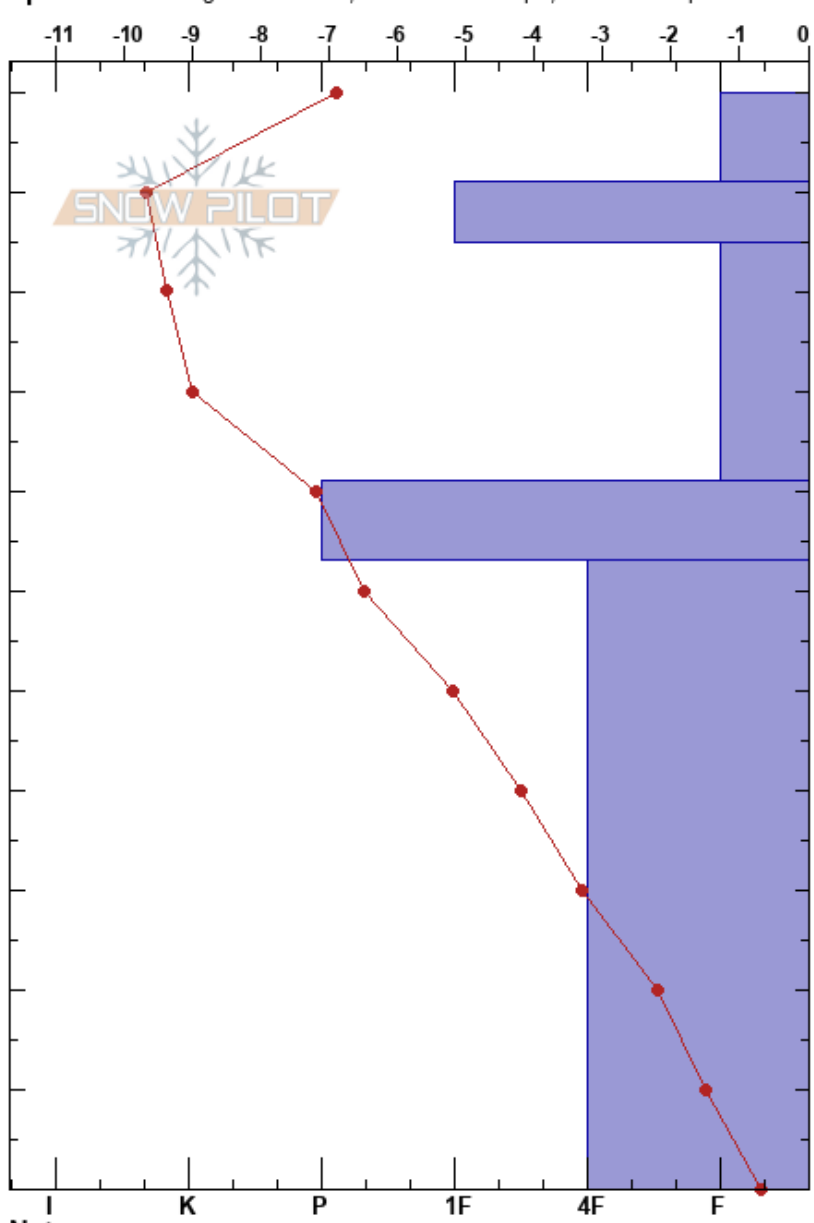

Northern Exposure
 South Rockies
 AB
 Elevation: 1980 m
 Aspect: NE

Flora Hunt
 20/02/2025 - 13:05
 Co-ord: 49.32428S, -114.43265E
 Slope Angle: 37°
 Wind Loading: no

Stability:
 Air Temperature: -6.1°C
 Sky Cover: FEW
 Precipitation: NO
 Wind: NW Light Breeze

HS:110
 PF:40
 95-71cm: FC at top interface 0.5-1
 63-0cm: Some DHch observed

Specifics: Pit dug in a Ski Area; Ski tracks on slope; We skied slope

Form	Crystal		Moisture	ρ kg/m ³	Stability tests & Layer comments
	Size				
/	0.3				
/	0.3-0.5		D		
☐	0.3-0.5		D		← CT22, BRK @95cm ← CT21, BRK @95cm ← ECTN23 @95cm
☐	0.5-1		D		95-71cm: FC at top interface 0.5-1
☐	0.5-1.5		D		
☐ (∧)	2-3(4)		D		63-0cm: Some DHch observed