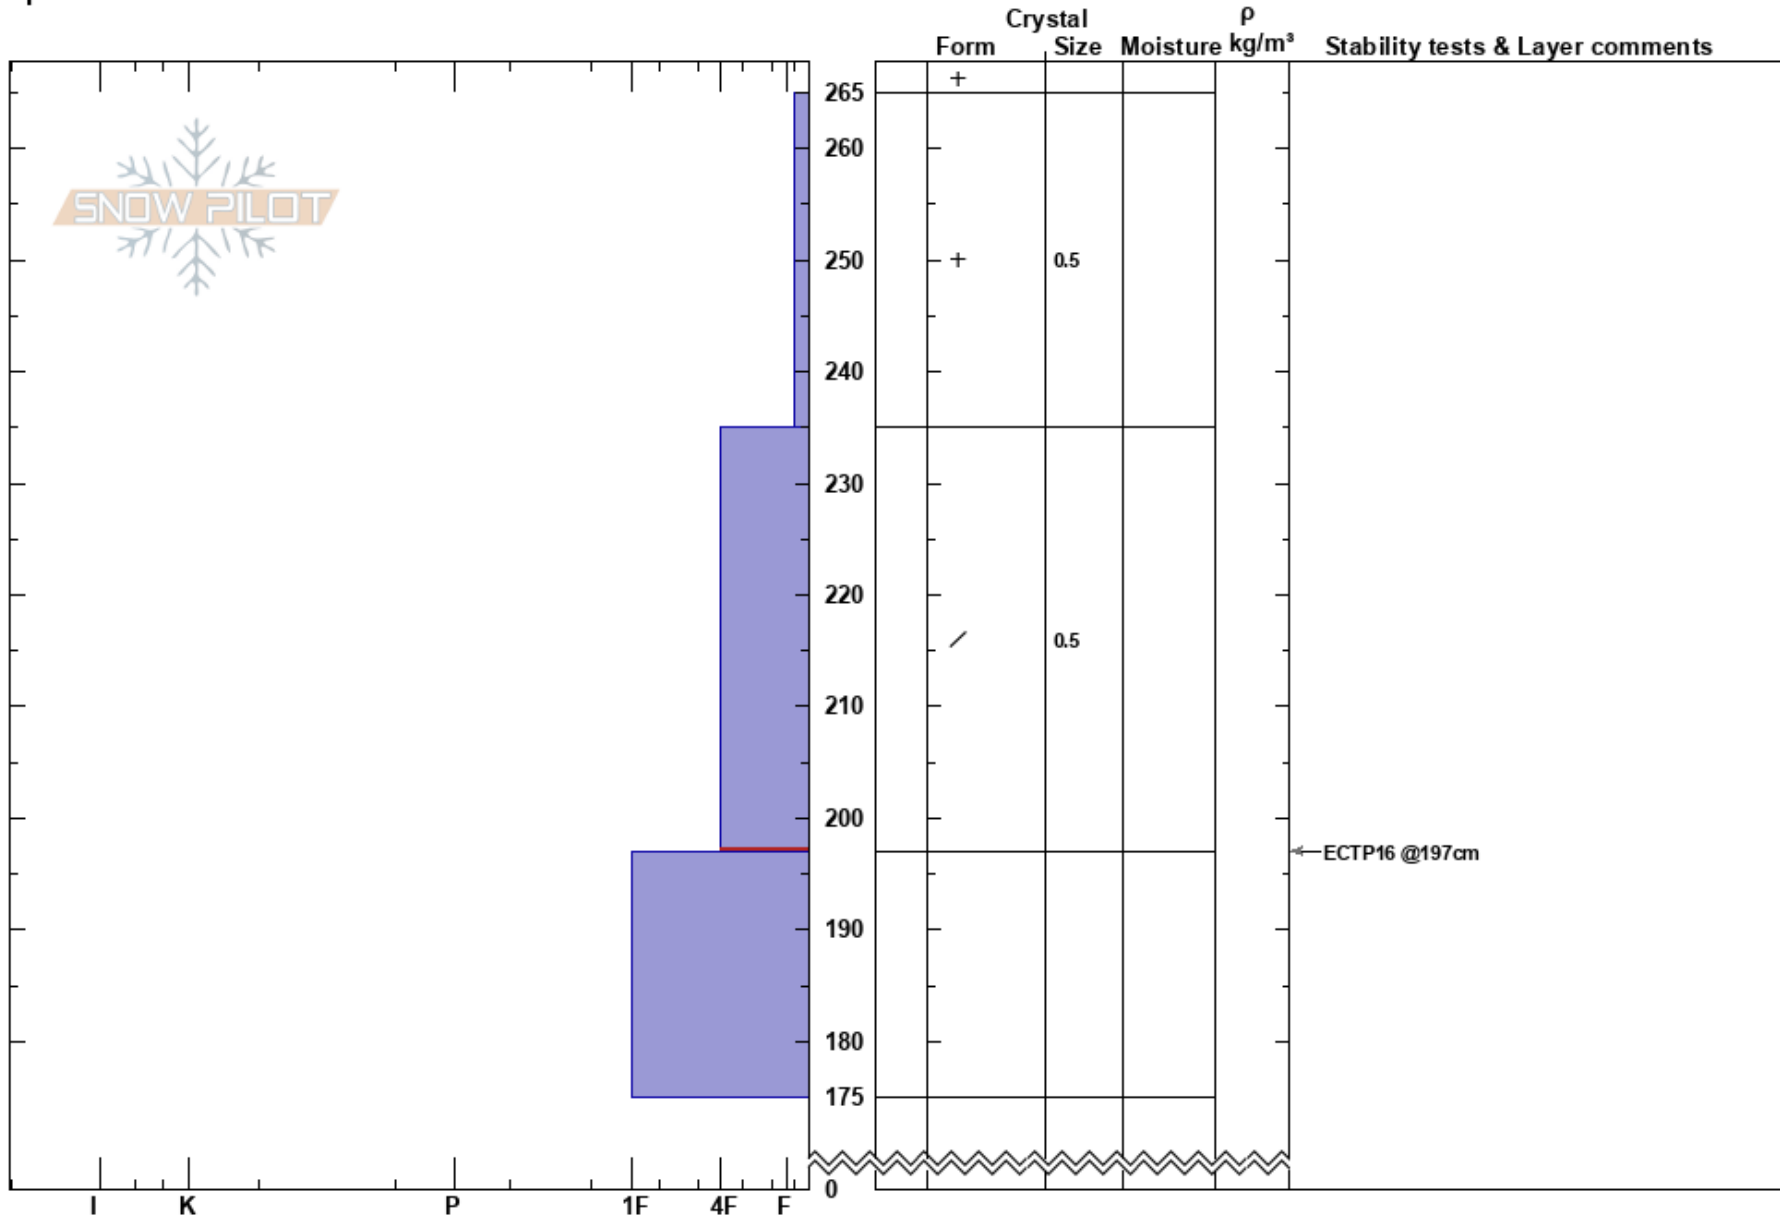

Corona Pass NW NTL
 Corona Pass
 CO
 Elevation: 11400 ft
 Aspect: NW
 Specifics:

Austin DiVesta
 02/20/2025 - 10:00am
 Co-ord: 39.90329N, -105.69778W
 Slope Angle: 20°
 Wind Loading: previous

Stability:
 Air Temperature:
 Sky Cover: OVC
 Precipitation: S1
 Wind: W Calm

HS:265
 PF:75 235-197cm:Problematic layer

Notes: