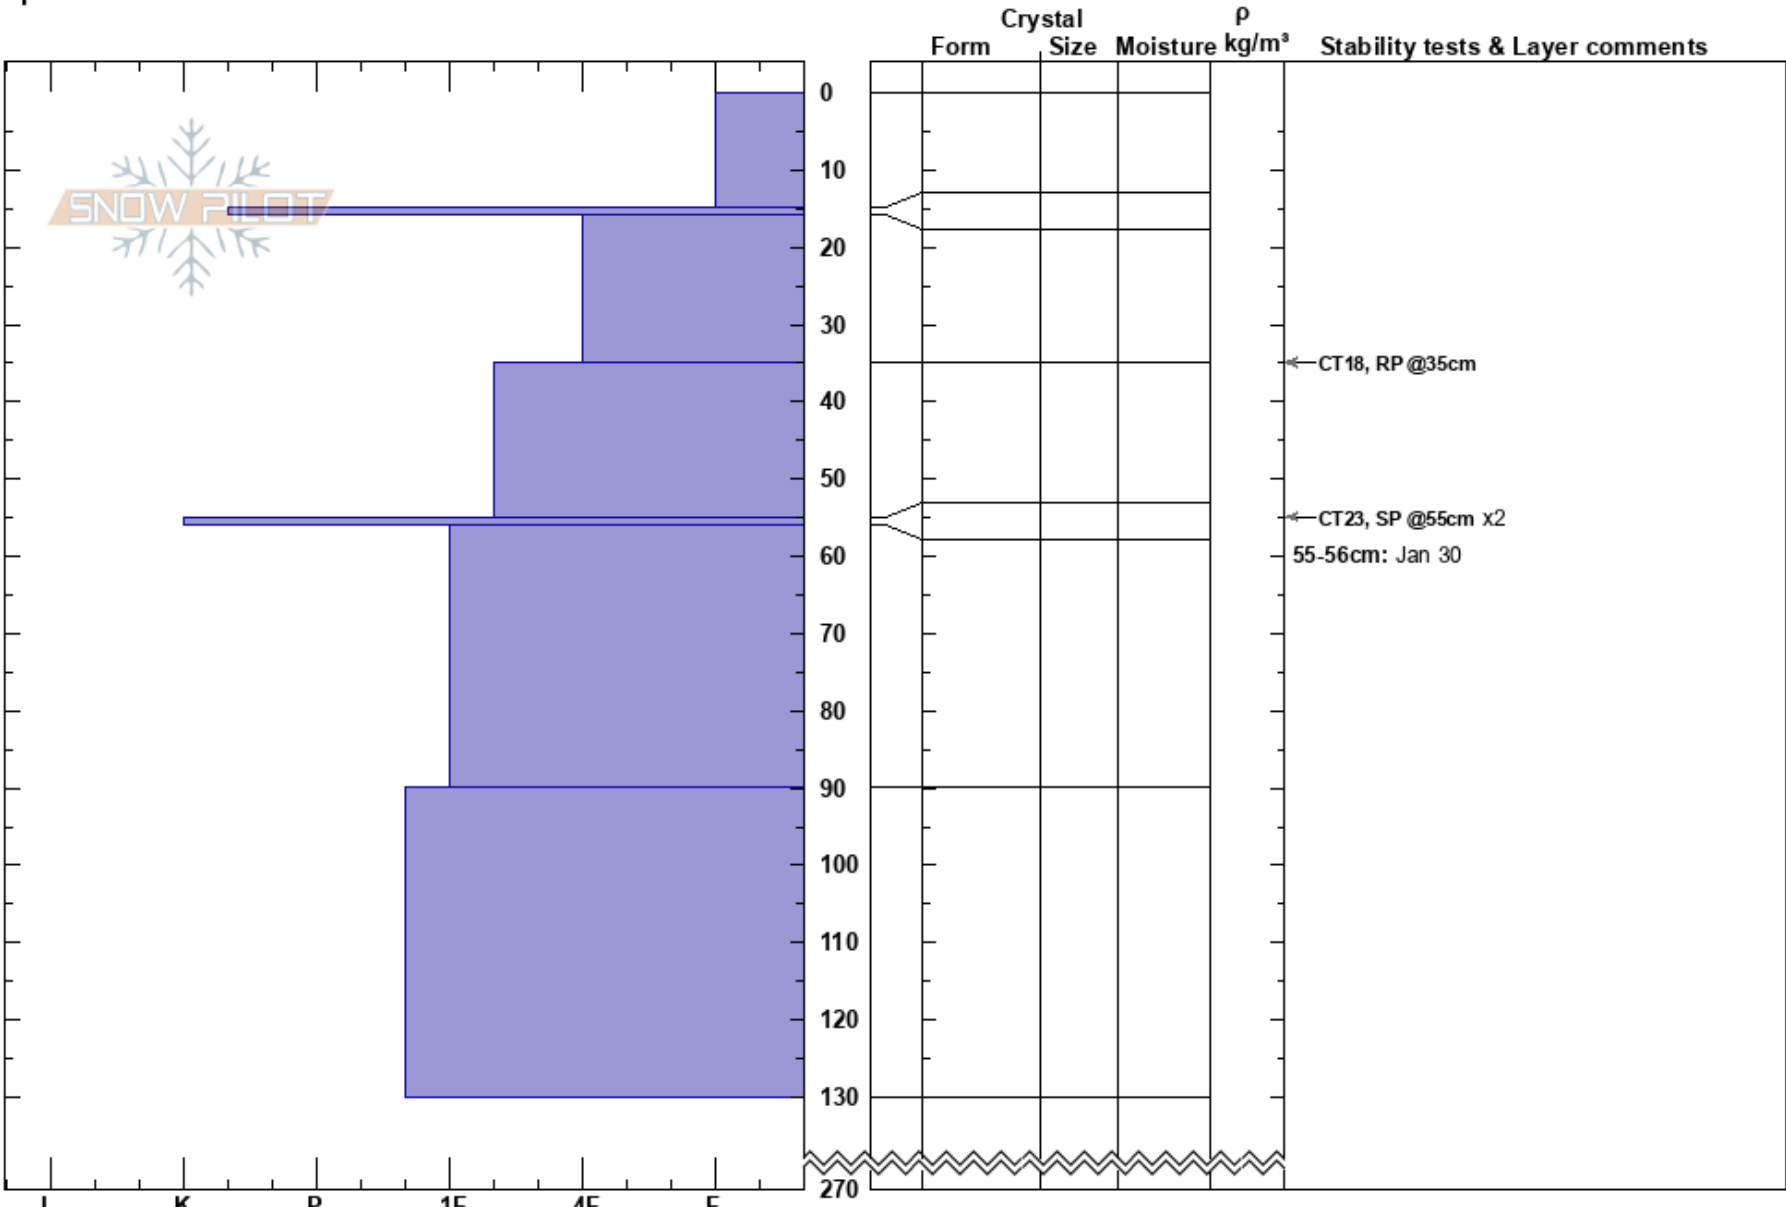

Vic Secret
 monashee
 CA
Elevation: 2150 m
Aspect: SE
Specifics:

Steve Zorn
 02/19/2025 - 2:00pm
Co-ord:
Slope Angle: 38°
Wind Loading:

Stability:
Air Temperature: -5°C
Sky Cover: OVC
Precipitation: S1
Wind: E Light Breeze

HS:270
 55-56cm: Jan 30
 55-56cm: Problematic layer

Notes: