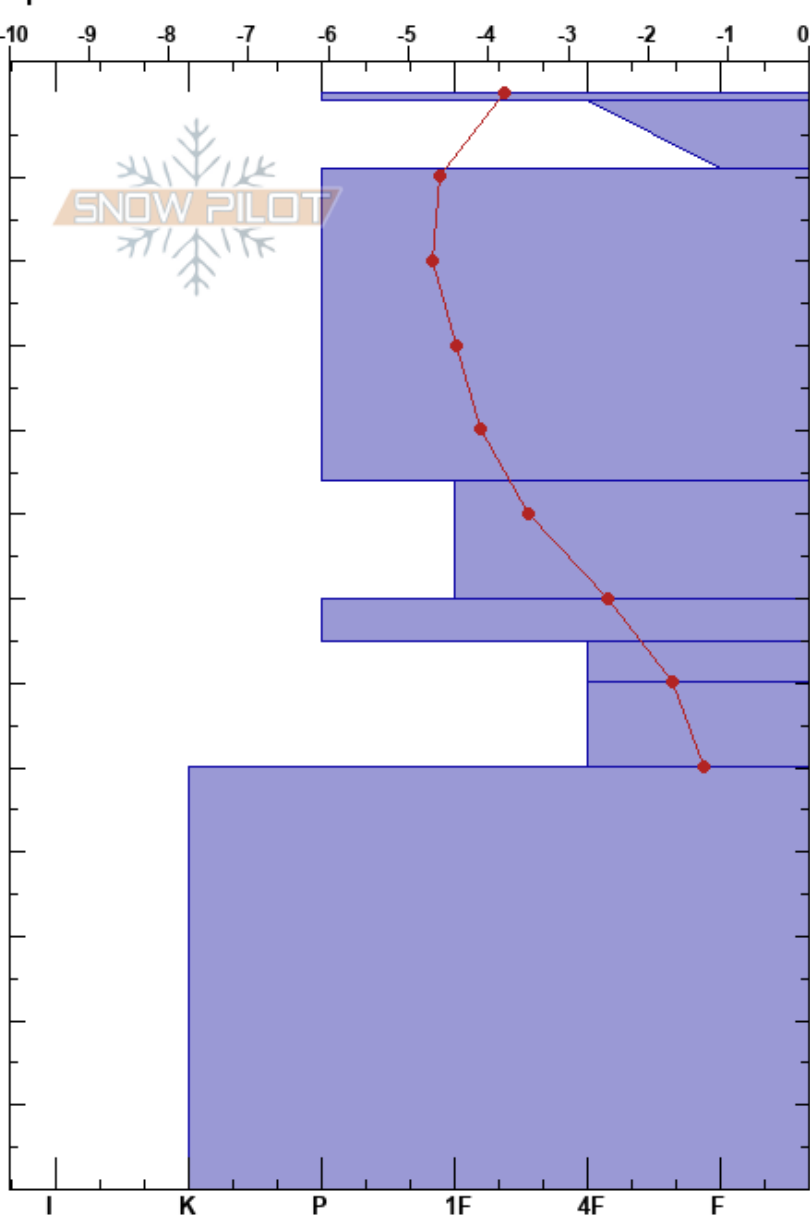

Rauset over tregrense  
 Indre Fjordane  
 Norway  
 Elevation: 870 m  
 Aspect: NE  
 Specifics:

Lars-Ove Eikje  
 21/02/2018 - 12:30  
 Co-ord: 32V 344685E 6853912N  
 Slope Angle:  
 Wind Loading:

Stability:  
 Air Temperature: -2.1°C  
 Sky Cover:  
 Precipitation:  
 Wind:

HS:130

Layer Notes:

Form	Crystal		$\rho$ kg/m <sup>3</sup>	Stability tests & Layer comments
	Size	Moisture		
•				
/				
.				
⊖				
□				
○				
○				
○				

Notes: