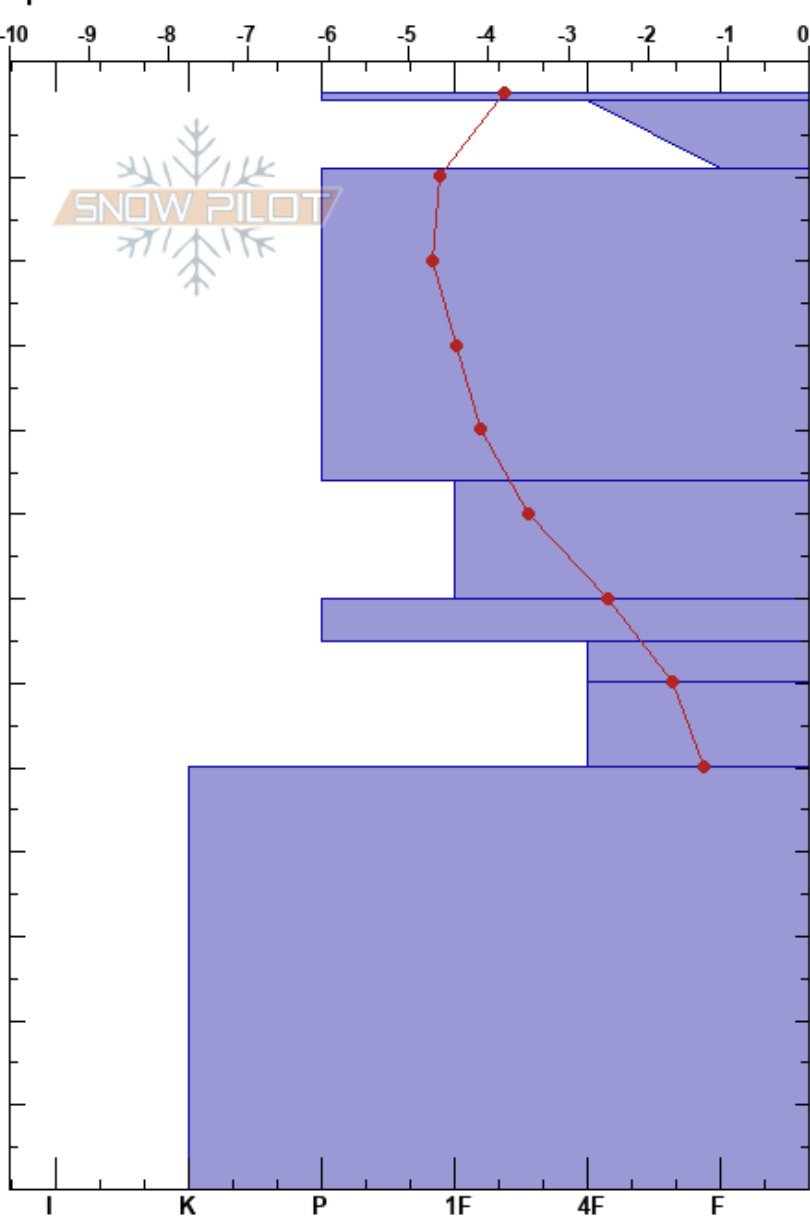

Rauset over tregrense
 Indre Fjordane
 Norway
 Elevation: 870 m
 Aspect: NE
 Specifics:

Lars-Ove Eikje
 21/02/2018 - 12:30
 Co-ord: 32V 344685E 6853912N
 Slope Angle:
 Wind Loading:

Stability:
 Air Temperature: -2.1°C
 Sky Cover:
 Precipitation:
 Wind:

HS:130

Layer Notes:

Form	Crystal		ρ kg/m ³	Stability tests & Layer comments
	Size	Moisture		
•				
/				
.				
⊖				
○				
□				
○				
○				

Notes: