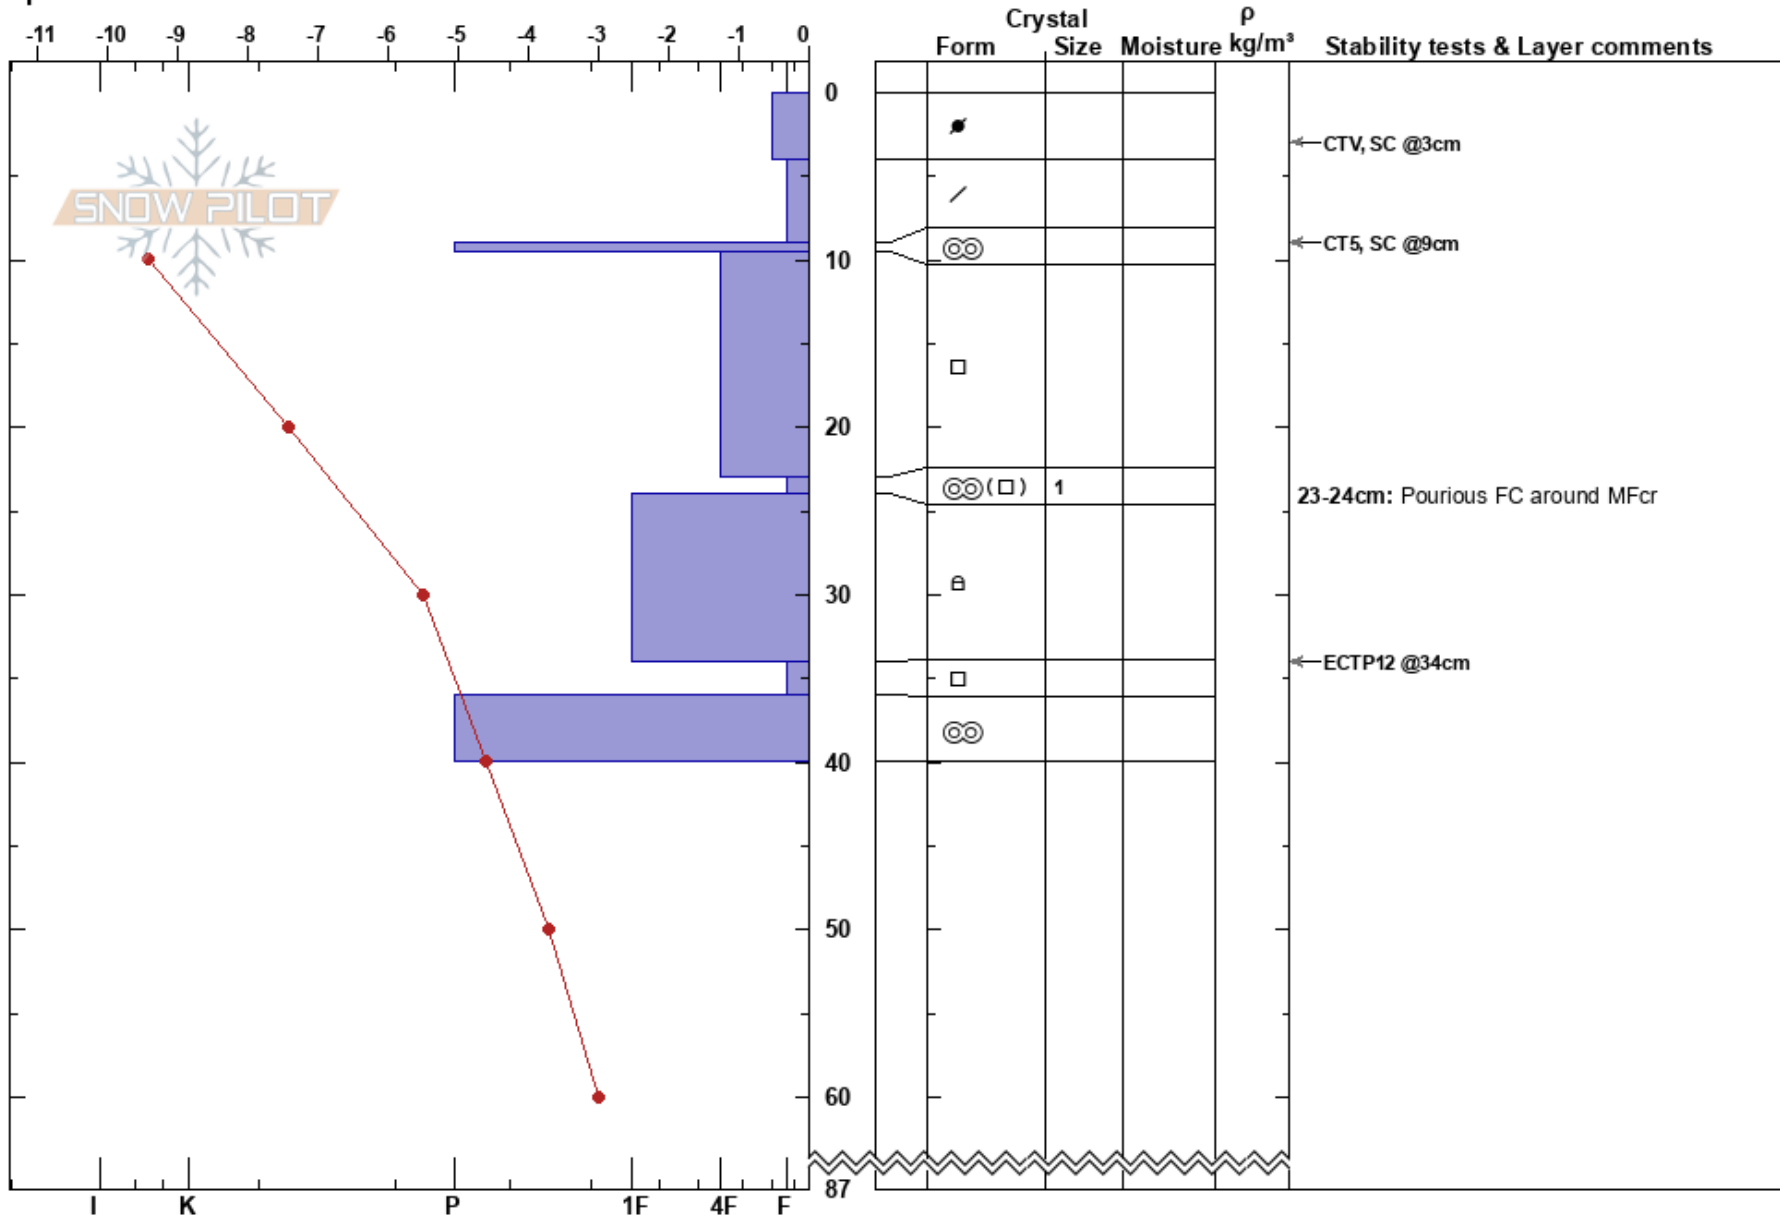

Småhamra NO
 Funäsfjällen
 Sweden
 Elevation: 960 m
 Aspect: NE
 Specifics:

Jaden Lanham Devine
 20/02/2025 - 11:40
 Co-ord: 33V 362291E 6940927N
 Slope Angle: 25°
 Wind Loading: yes

Stability:
 Air Temperature:
 Sky Cover: BKN
 Precipitation: NO
 Wind: SW Moderate

HS:87
 Layer Notes:
 23-24cm: Pourious FC around MFcr

Notes: Blowing snow M@SW