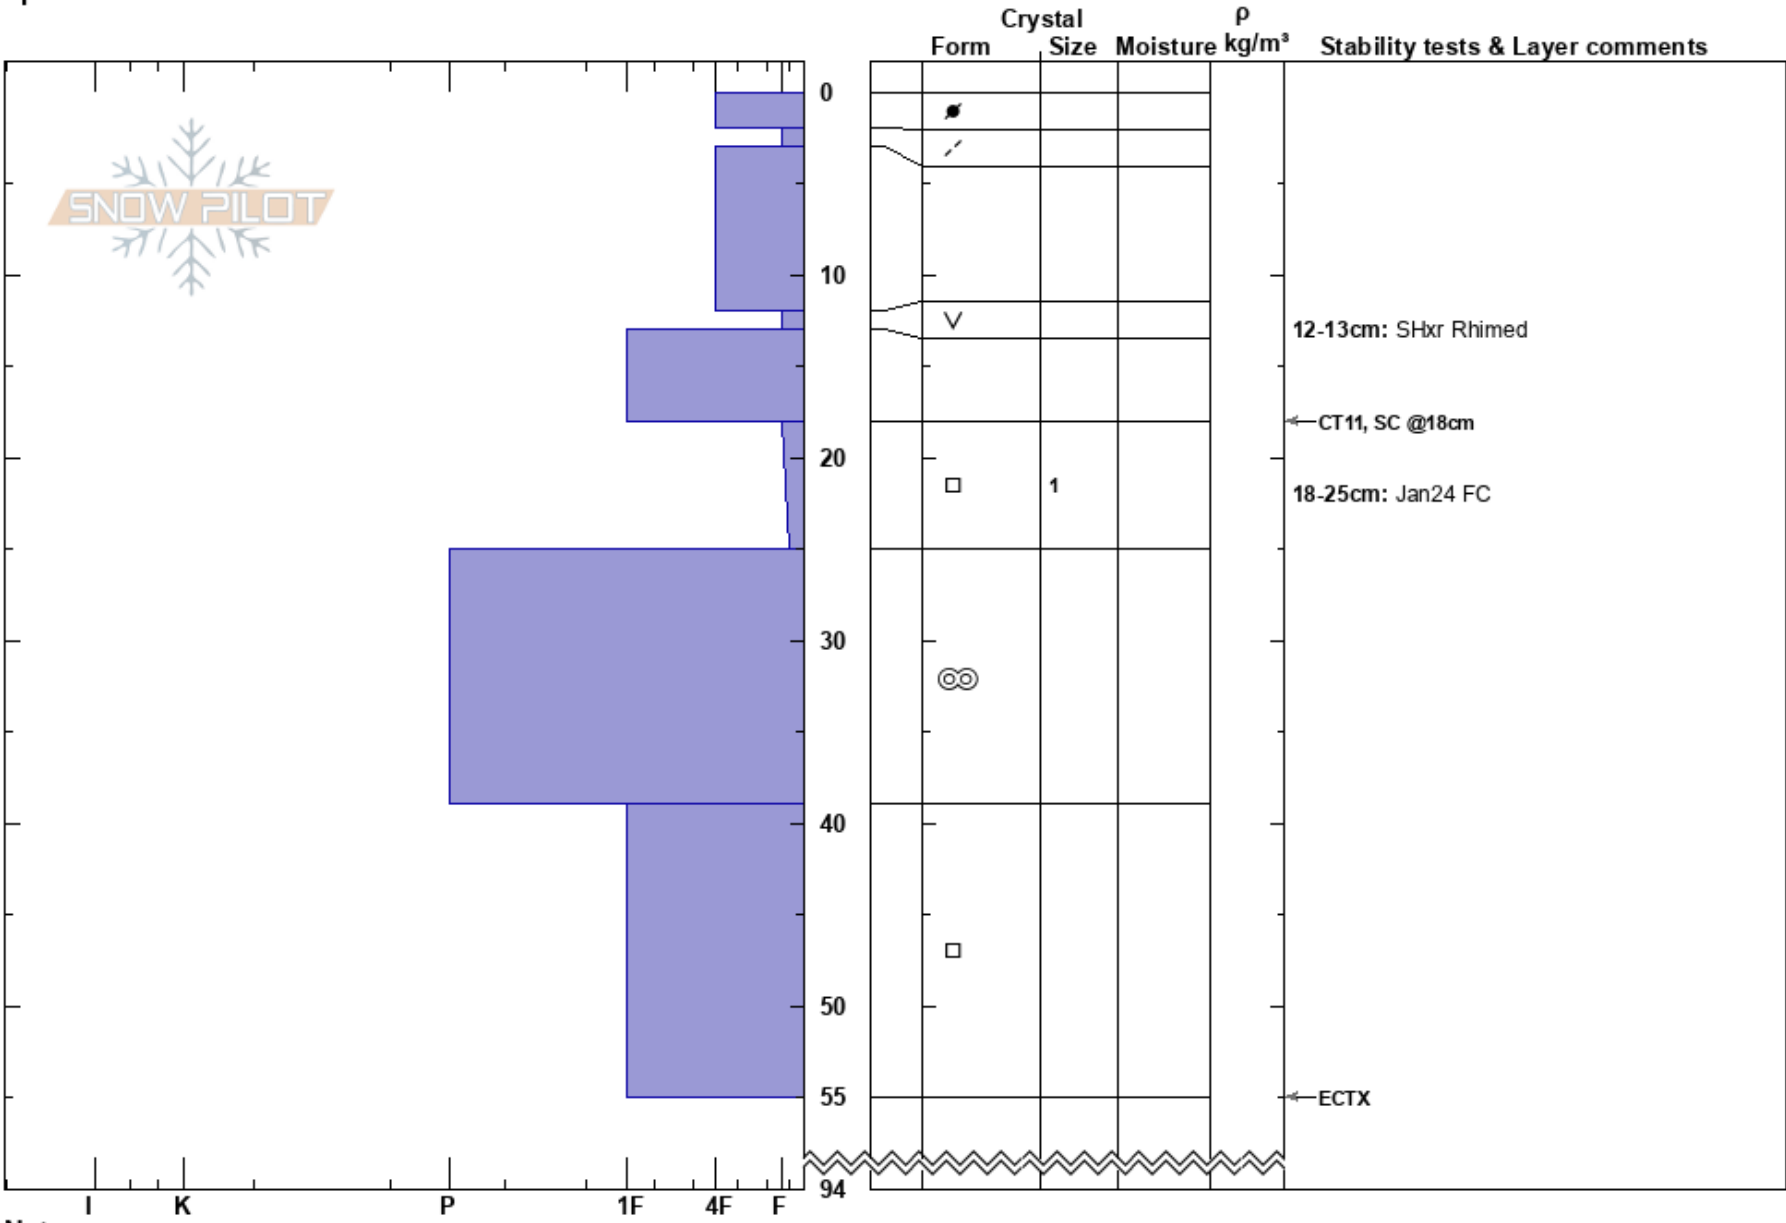

Lillskarven SO
 Funäsfjällen
 Sweden
Elevation: 1140 m
Aspect: SE
Specifics:

Jaden Lanham Devine
 20/02/2025 - 09:45
Co-ord: 33V 364570E 6940881N
Slope Angle: 23°
Wind Loading: yes

Stability:
Air Temperature:
Sky Cover: FEW
Precipitation: NO
Wind: SW Moderate

HS:94
Layer Notes:
 12-13cm: SHxr Rhimed
 18-25cm: Jan24 FC

Notes: 10cm erosion in 20 minuts, lee side of a roll over.